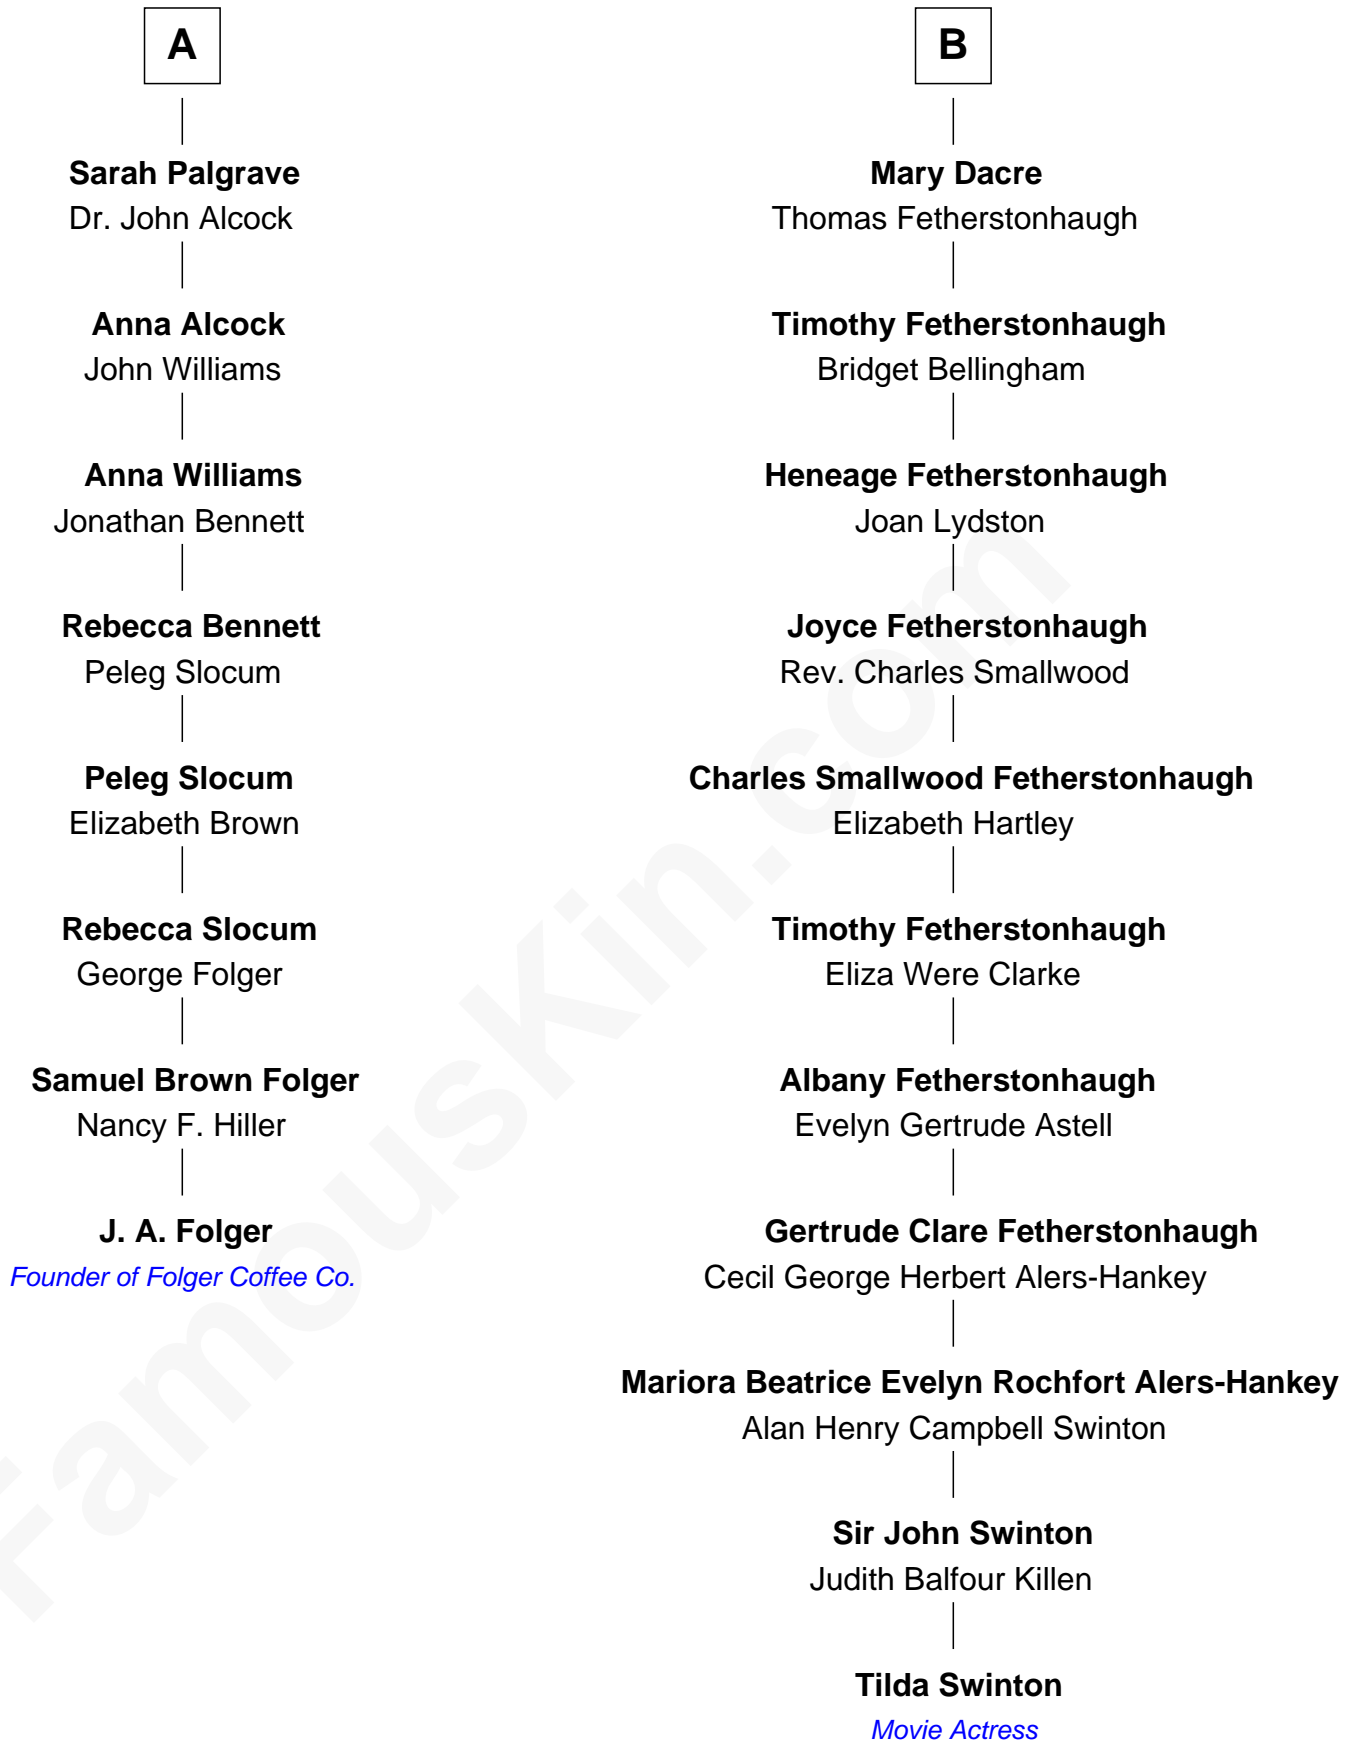

# FamousKin.com Relationship Chart of

**J. A. Folger**

*Founder of Folger Coffee Company*

14th cousin 3 times removed of

**Tilda Swinton**

*Movie Actress*

Tilda Swinton photo by [Nicolas Genin](#) (CC BY-SA 2.0)