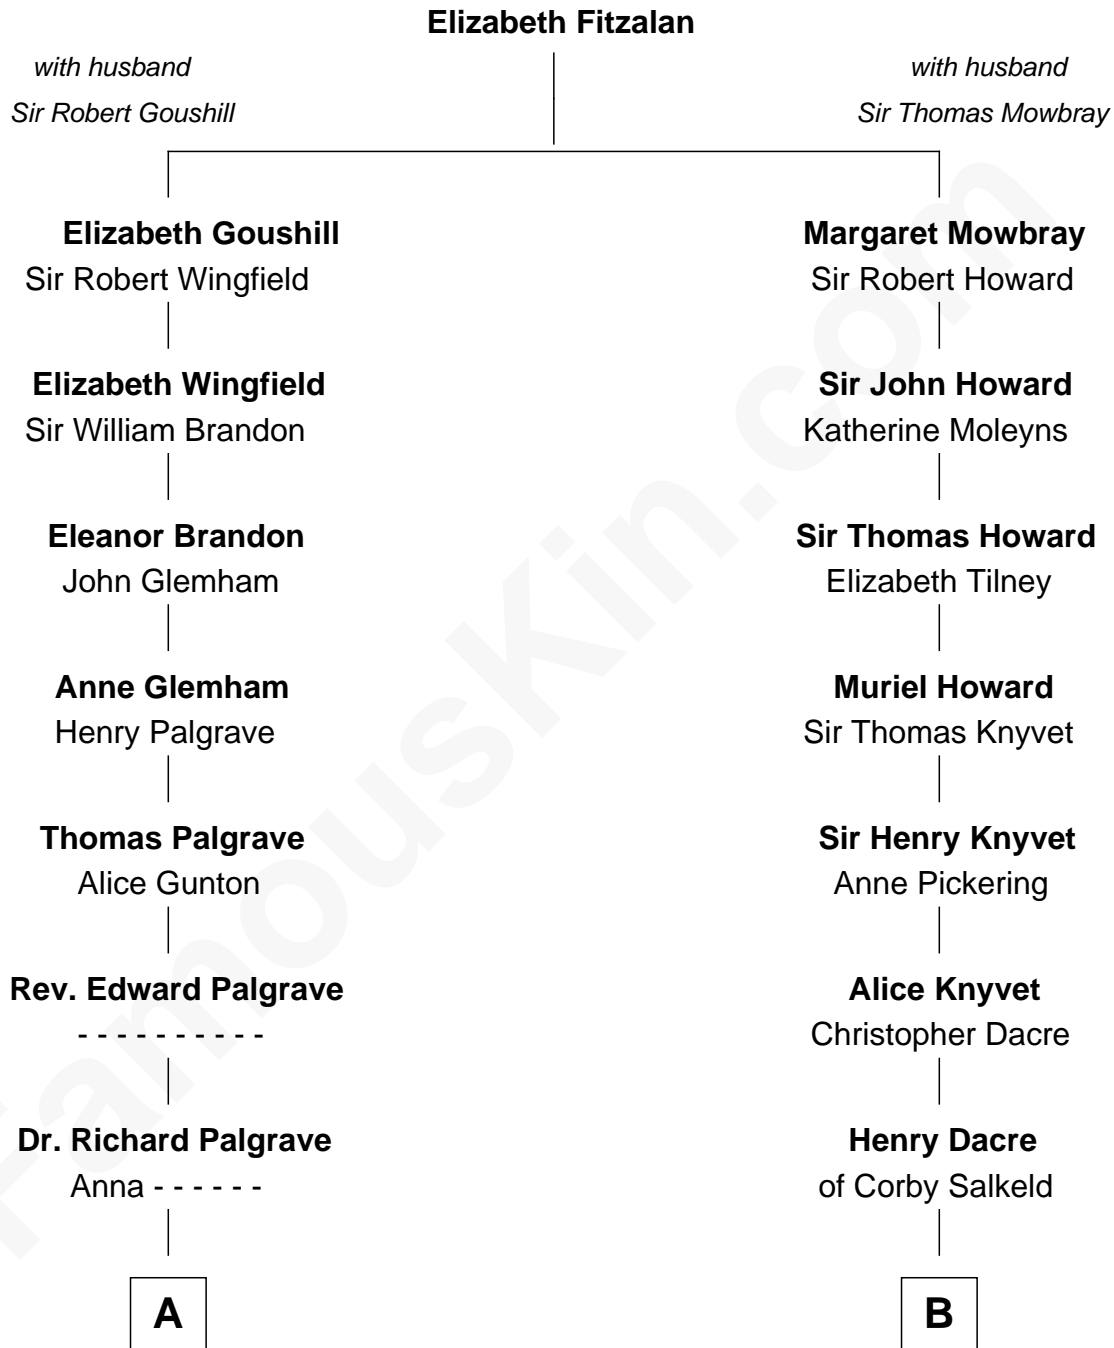

# FamousKin.com Relationship Chart of

**J. A. Folger**

*Founder of Folger Coffee Company*

14th cousin 3 times removed of

**Tilda Swinton**

*Movie Actress*

Tilda Swinton photo by [Nicolas Genin](#) (CC BY-SA 2.0)