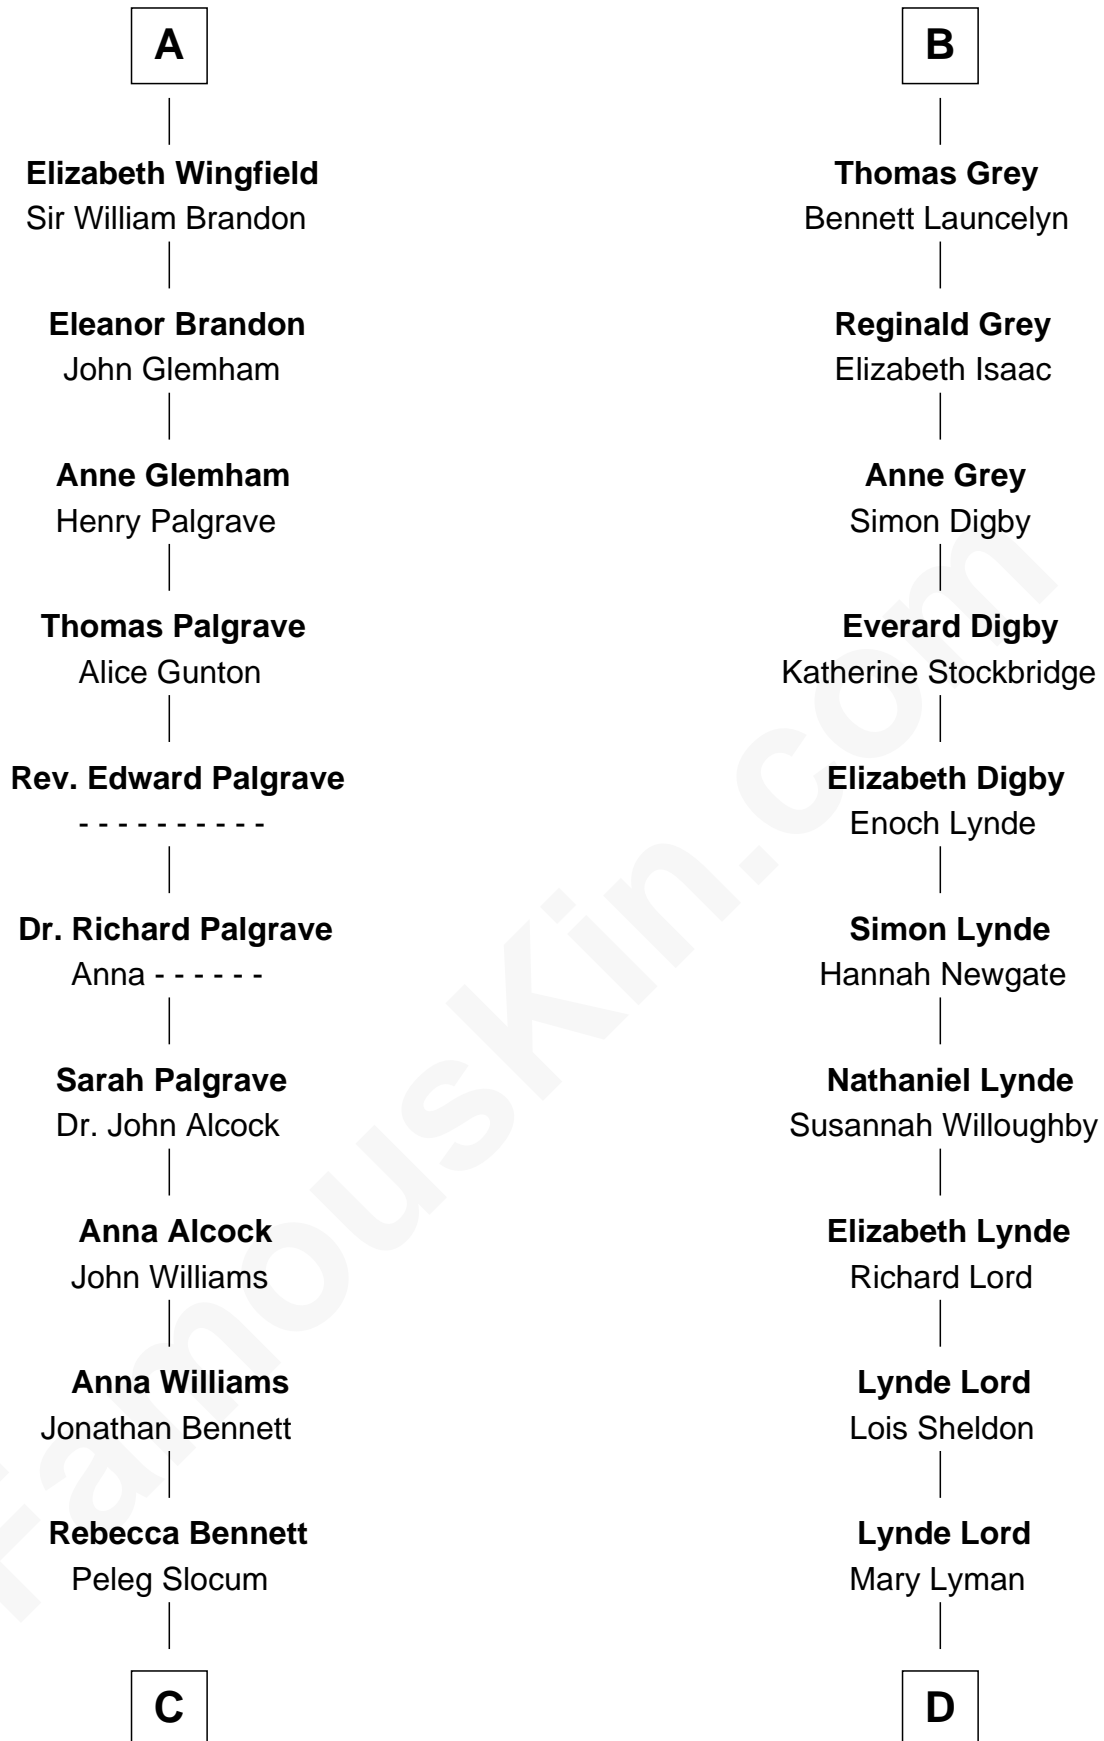

FamousKin.com Relationship Chart of

J. A. Folger

Founder of Folger Coffee Company

20th cousin 1 time removed of

Henry Sturgis Morgan

Co-Founder of Morgan Stanley

Sir Humphrey de Bohun

Maud of Eu

Elizabeth de Bohun

Sir Richard Fitzalan

Elizabeth Fitzalan

Sir Robert Goushill

Elizabeth Goushill

Sir Robert Wingfield

A

Eleanor de Bohun

Sir John de Verdun

Maud de Verdun

Sir John de Grey

Sir Roger de Grey

Elizabeth de Hastings

Sir Reynold de Grey

Eleanor le Strange

Sir Reynold Grey

Joan Astley

John Grey

Elizabeth - - - - -

Reginald Grey

Beatrice - - - - -

B

C

Peleg Slocum
Elizabeth Brown