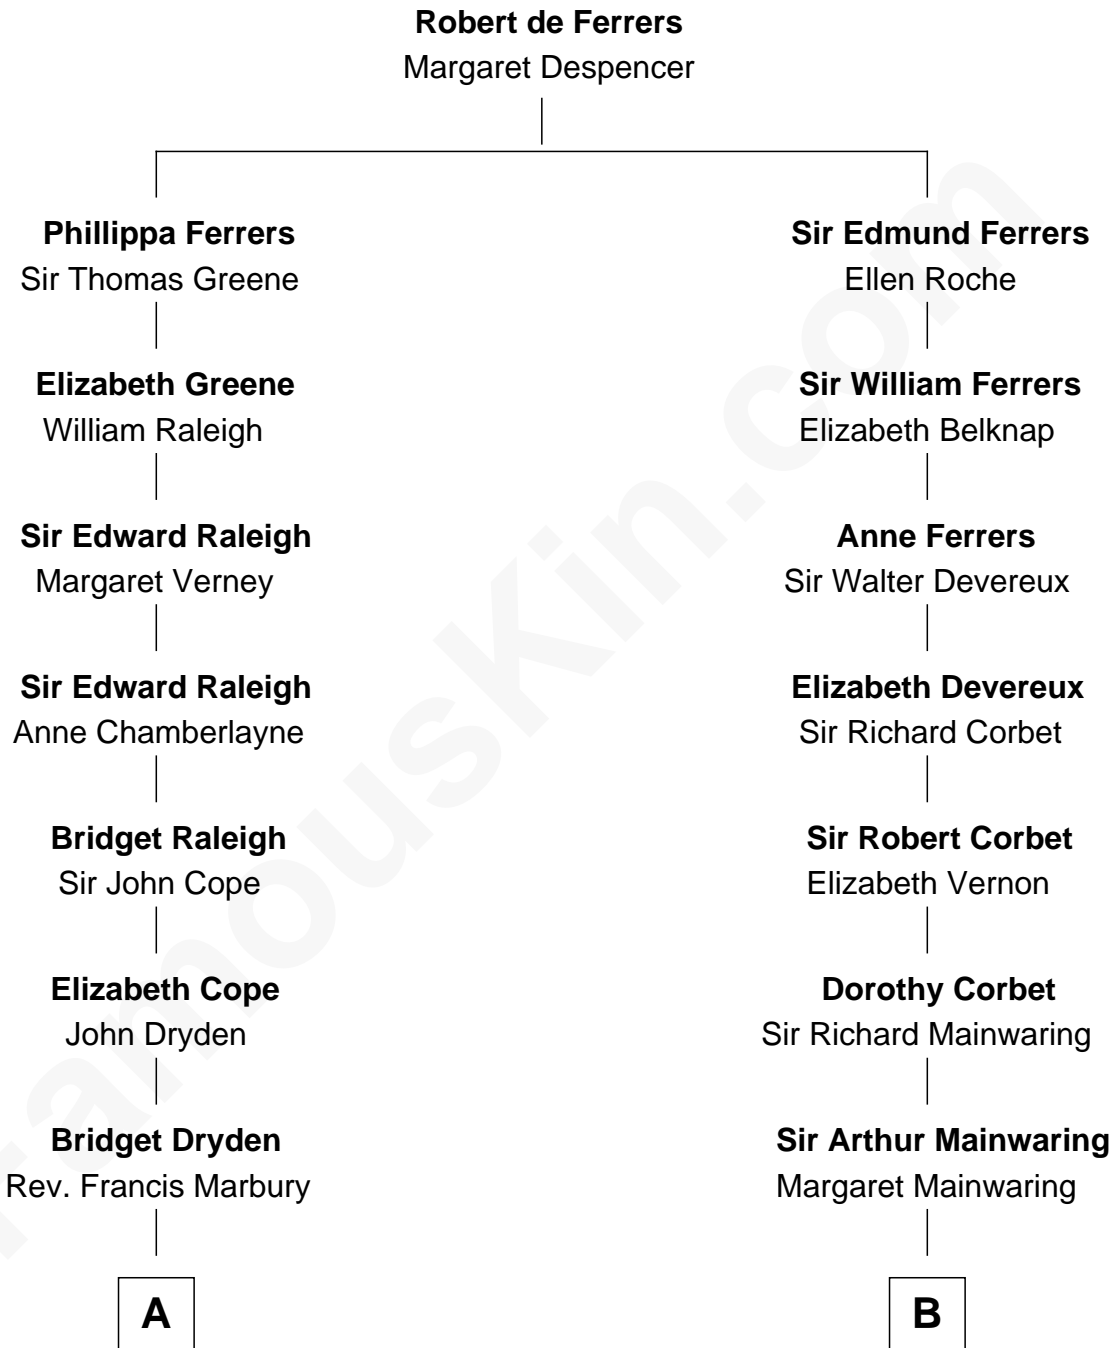

FamousKin.com Relationship Chart of

J. A. Folger

Founder of Folger Coffee Company

14th cousin 4 times removed of

Henry Sturgis Morgan

Co-Founder of Morgan Stanley

C

|
John Pierpont Morgan

Jane Norton Grew

|
Henry Sturgis Morgan

Co-Founder of Morgan Stanley

FamousKin.com