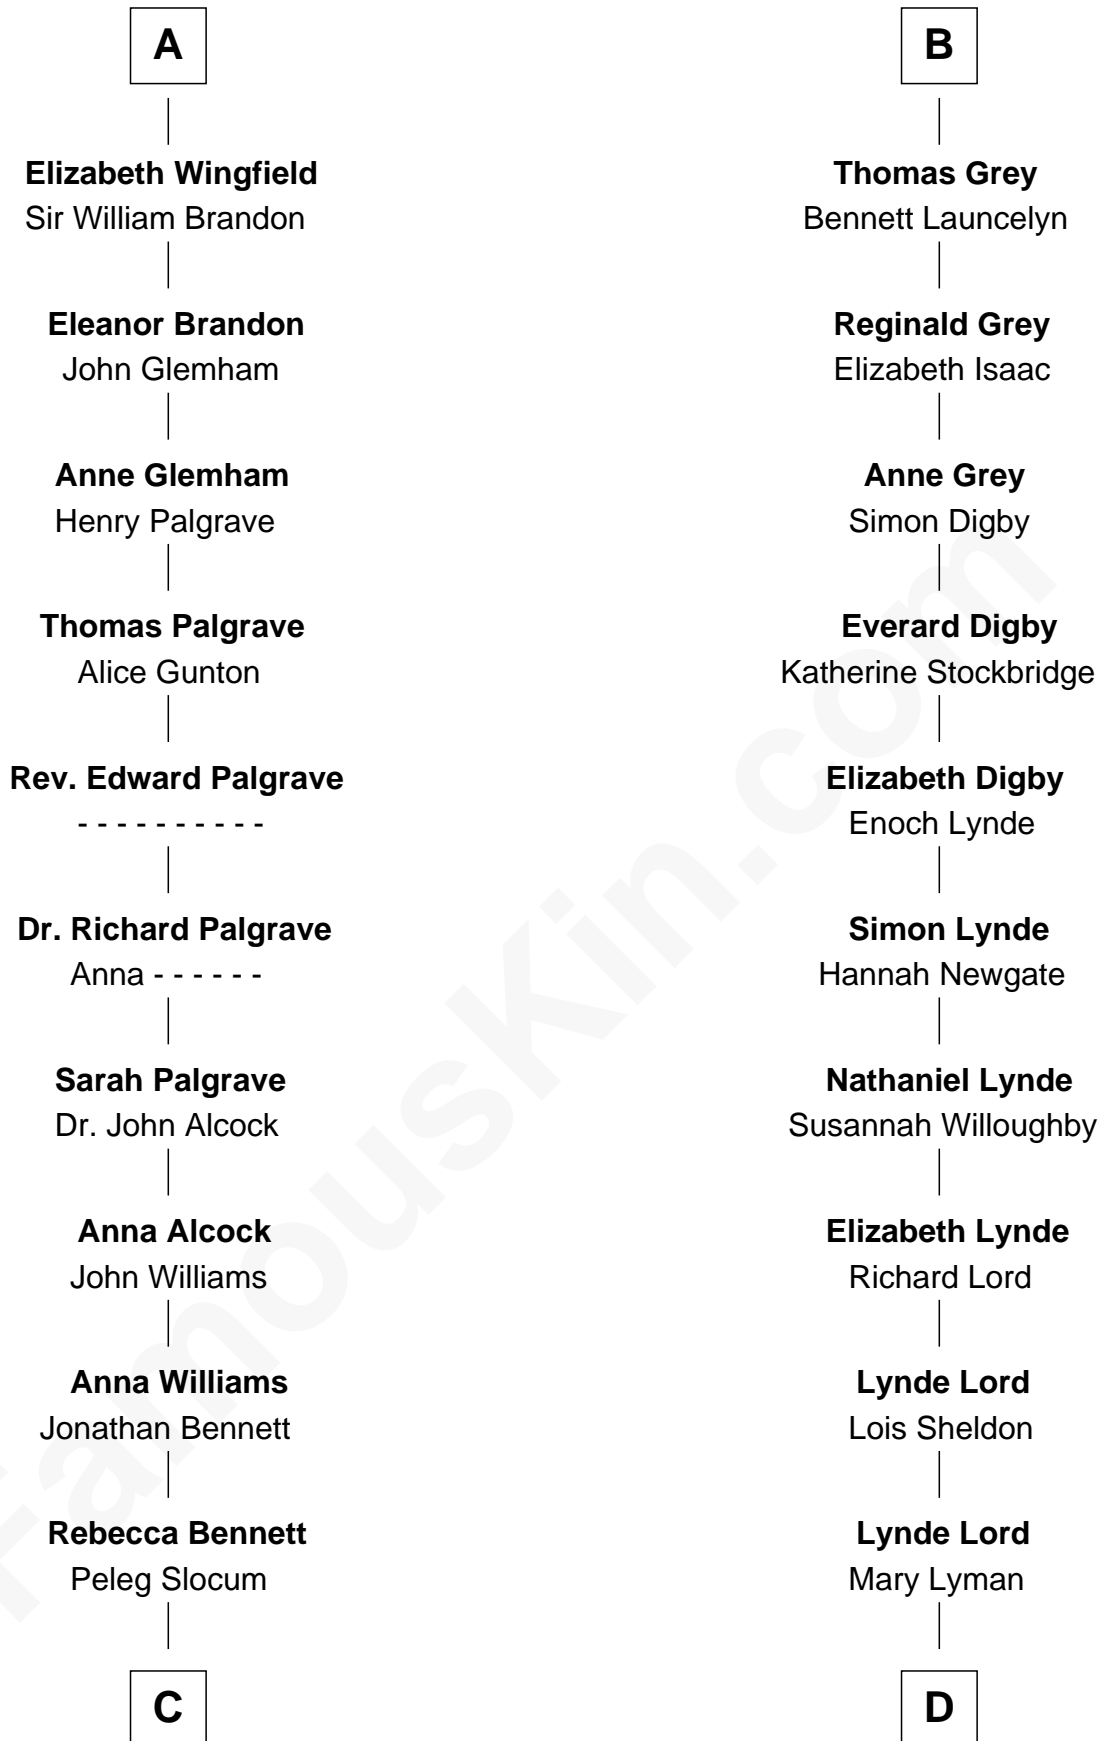

FamousKin.com Relationship Chart of

J. A. Folger

Founder of Folger Coffee Company

20th cousin 1 time removed of

Henry Sturgis Morgan

Co-Founder of Morgan Stanley

C

Peleg Slocum
Elizabeth Brown

Rebecca Slocum
George Folger

Samuel Brown Folger
Nancy F. Hiller

J. A. Folger
Founder of Folger Coffee Co.

D

Mary Sheldon Lord
John Pierpont

Juliet Pierpont
Junius Spencer Morgan

John Pierpont Morgan
Frances Louisa Tracy