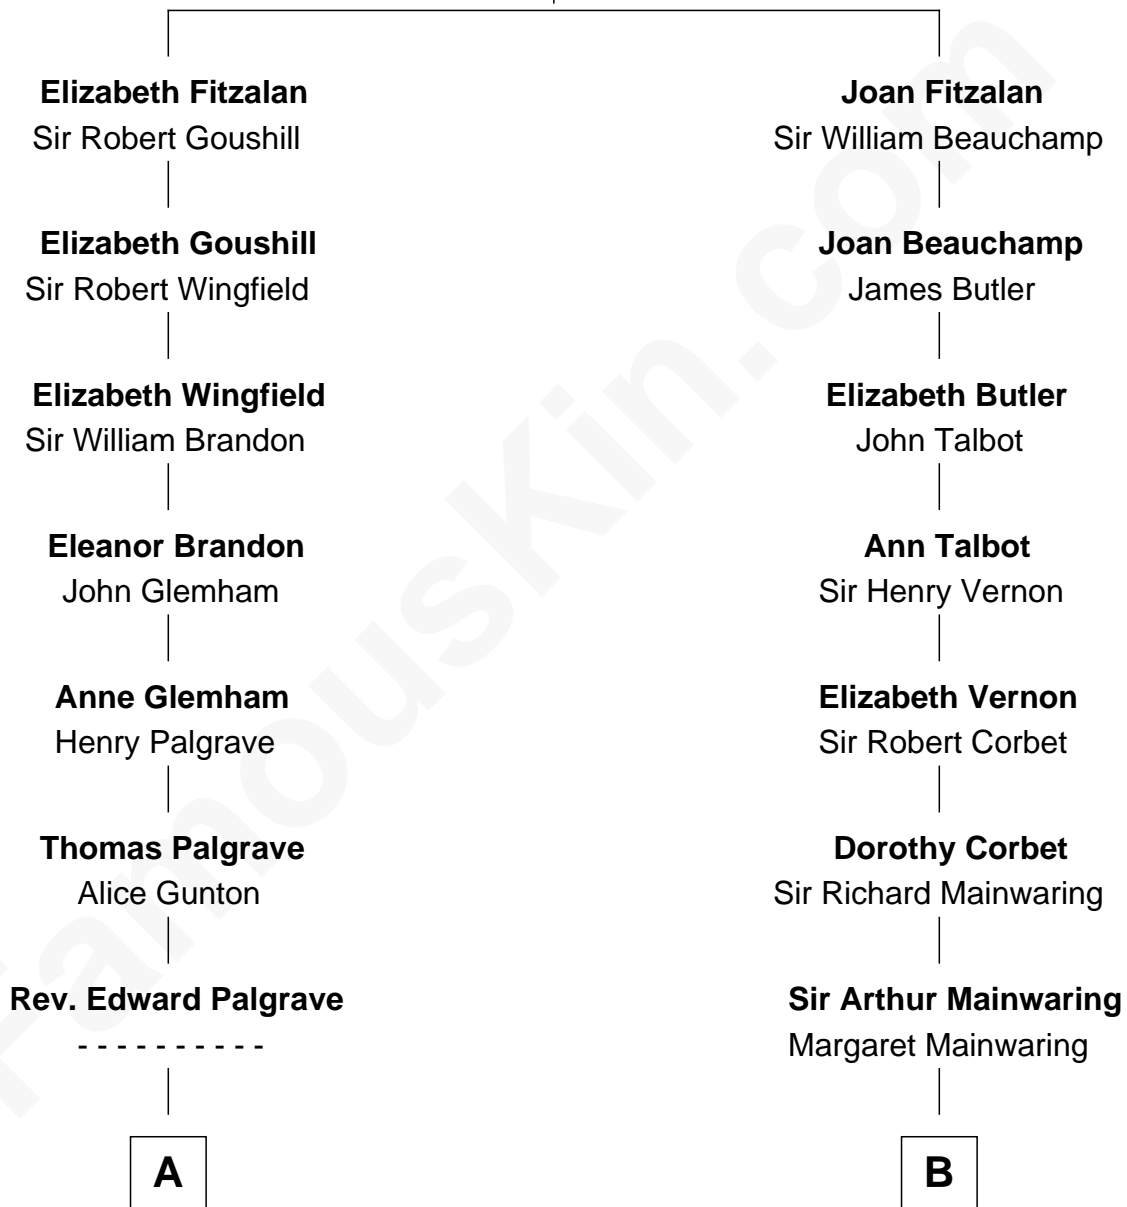

FamousKin.com Relationship Chart of

J. A. Folger

Founder of Folger Coffee Company

15th cousin 3 times removed of

Henry Sturgis Morgan

Co-Founder of Morgan Stanley

Sir Richard Fitzalan

Elizabeth de Bohun

C

|
John Pierpont Morgan

Jane Norton Grew

|
Henry Sturgis Morgan

Co-Founder of Morgan Stanley

FamousKin.com