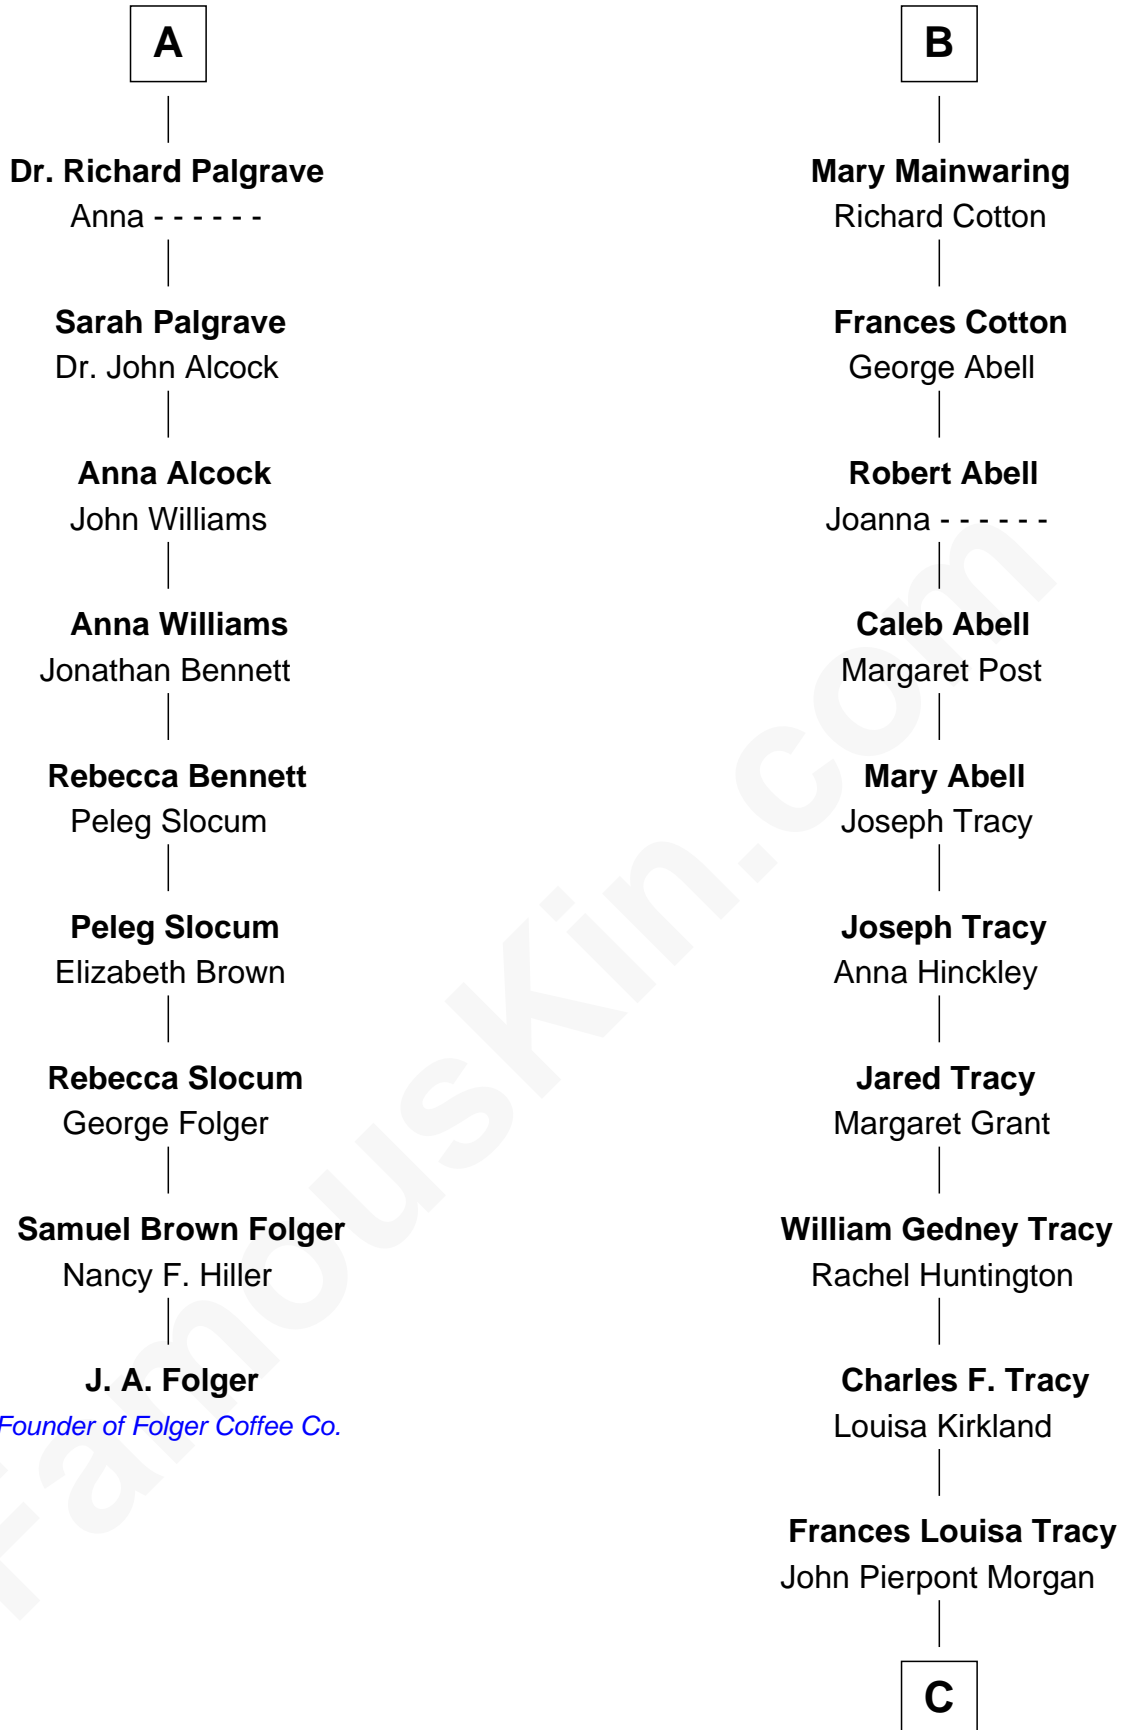

FamousKin.com Relationship Chart of

J. A. Folger

Founder of Folger Coffee Company

15th cousin 3 times removed of

Henry Sturgis Morgan

Co-Founder of Morgan Stanley

Sir Richard Fitzalan

Elizabeth de Bohun

C

|
John Pierpont Morgan

Jane Norton Grew

|
Henry Sturgis Morgan

Co-Founder of Morgan Stanley

FamousKin.com