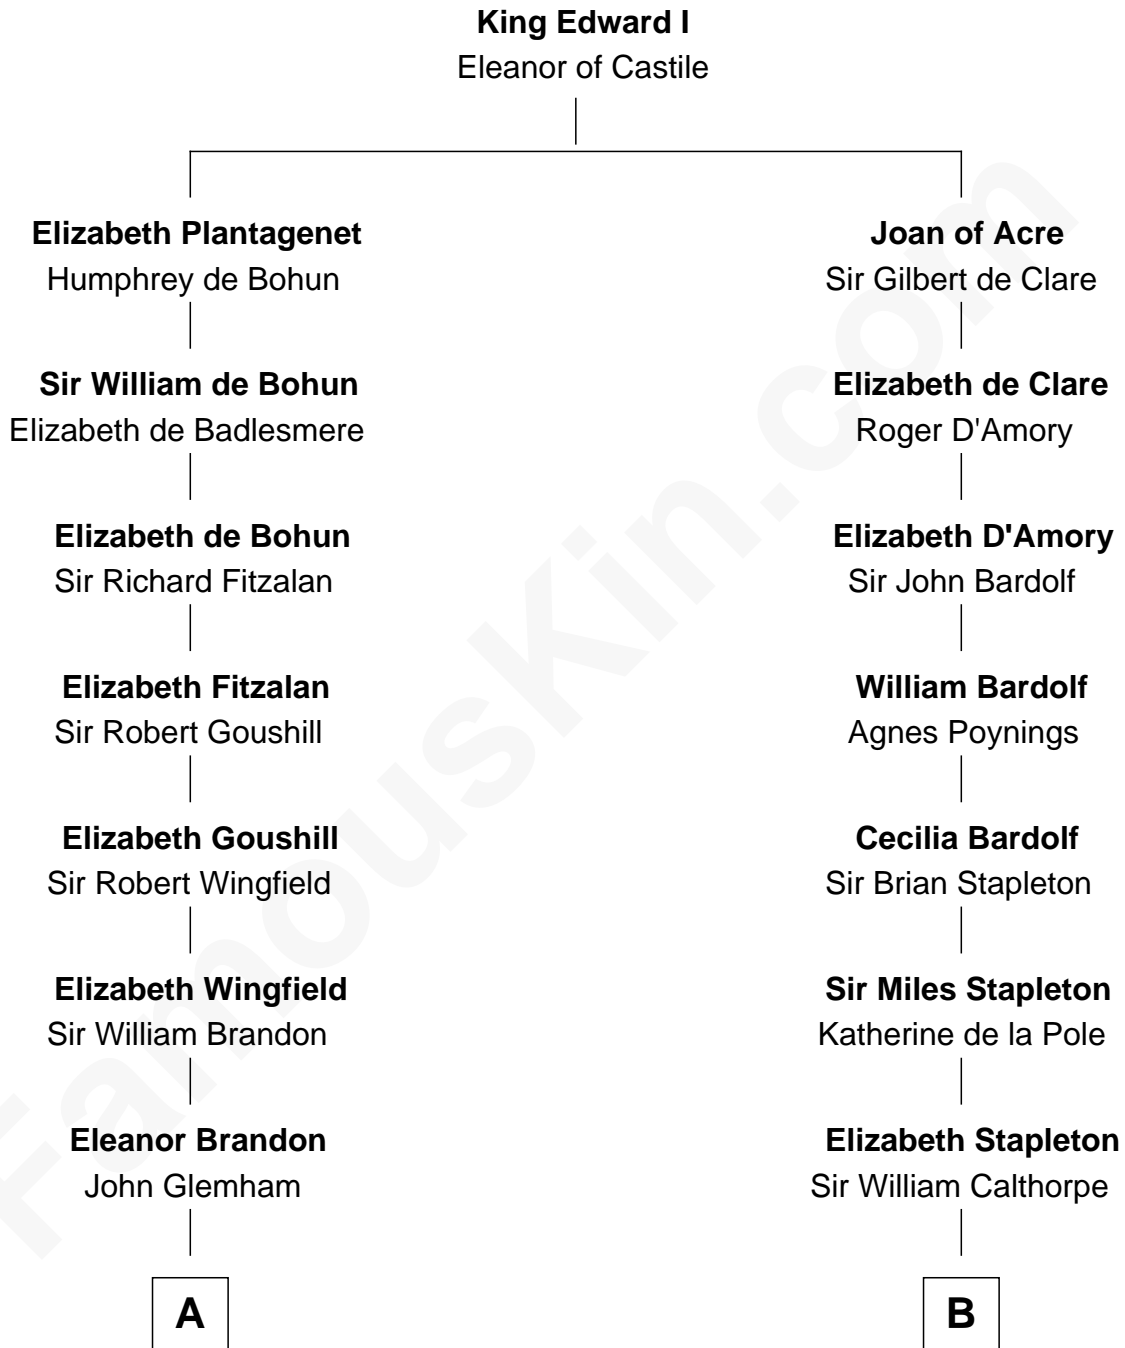

FamousKin.com Relationship Chart of

J. A. Folger

Founder of Folger Coffee Company

17th cousin 1 time removed of

Charles Carnan Ridgely

15th Governor of Maryland

C

—
Samuel Brown Folger

Nancy F. Hiller

—
J. A. Folger

Founder of Folger Coffee Co.

FamousKin.com