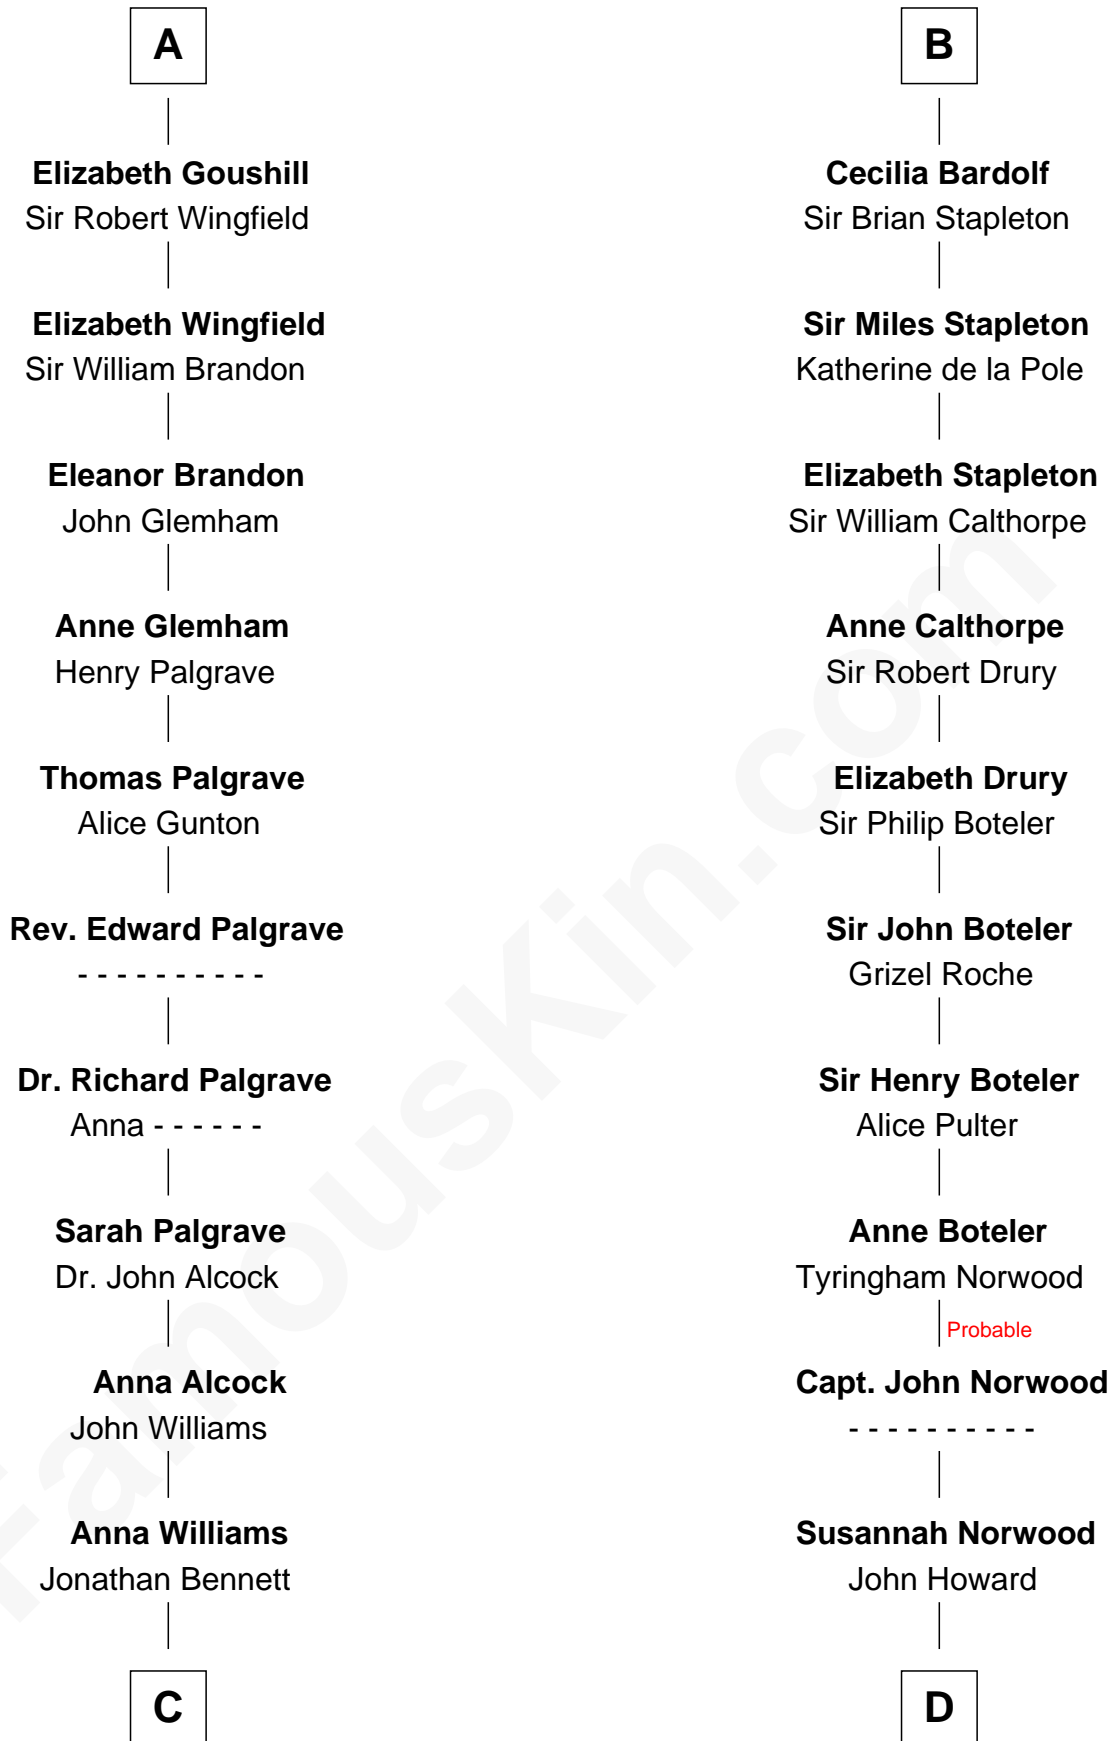

FamousKin.com Relationship Chart of

J. A. Folger

Founder of Folger Coffee Company

20th cousin 1 time removed of

Charles Carnan Ridgely

15th Governor of Maryland

Henry II, King of England

Eleanor of Aquitaine

C

Rebecca Bennett

Peleg Slocum

Peleg Slocum

Elizabeth Brown

Rebecca Slocum

George Folger

Samuel Brown Folger

Achsah Ridgely

Charles R. Carnan

Charles Carnan Ridgely

15th Governor of Maryland