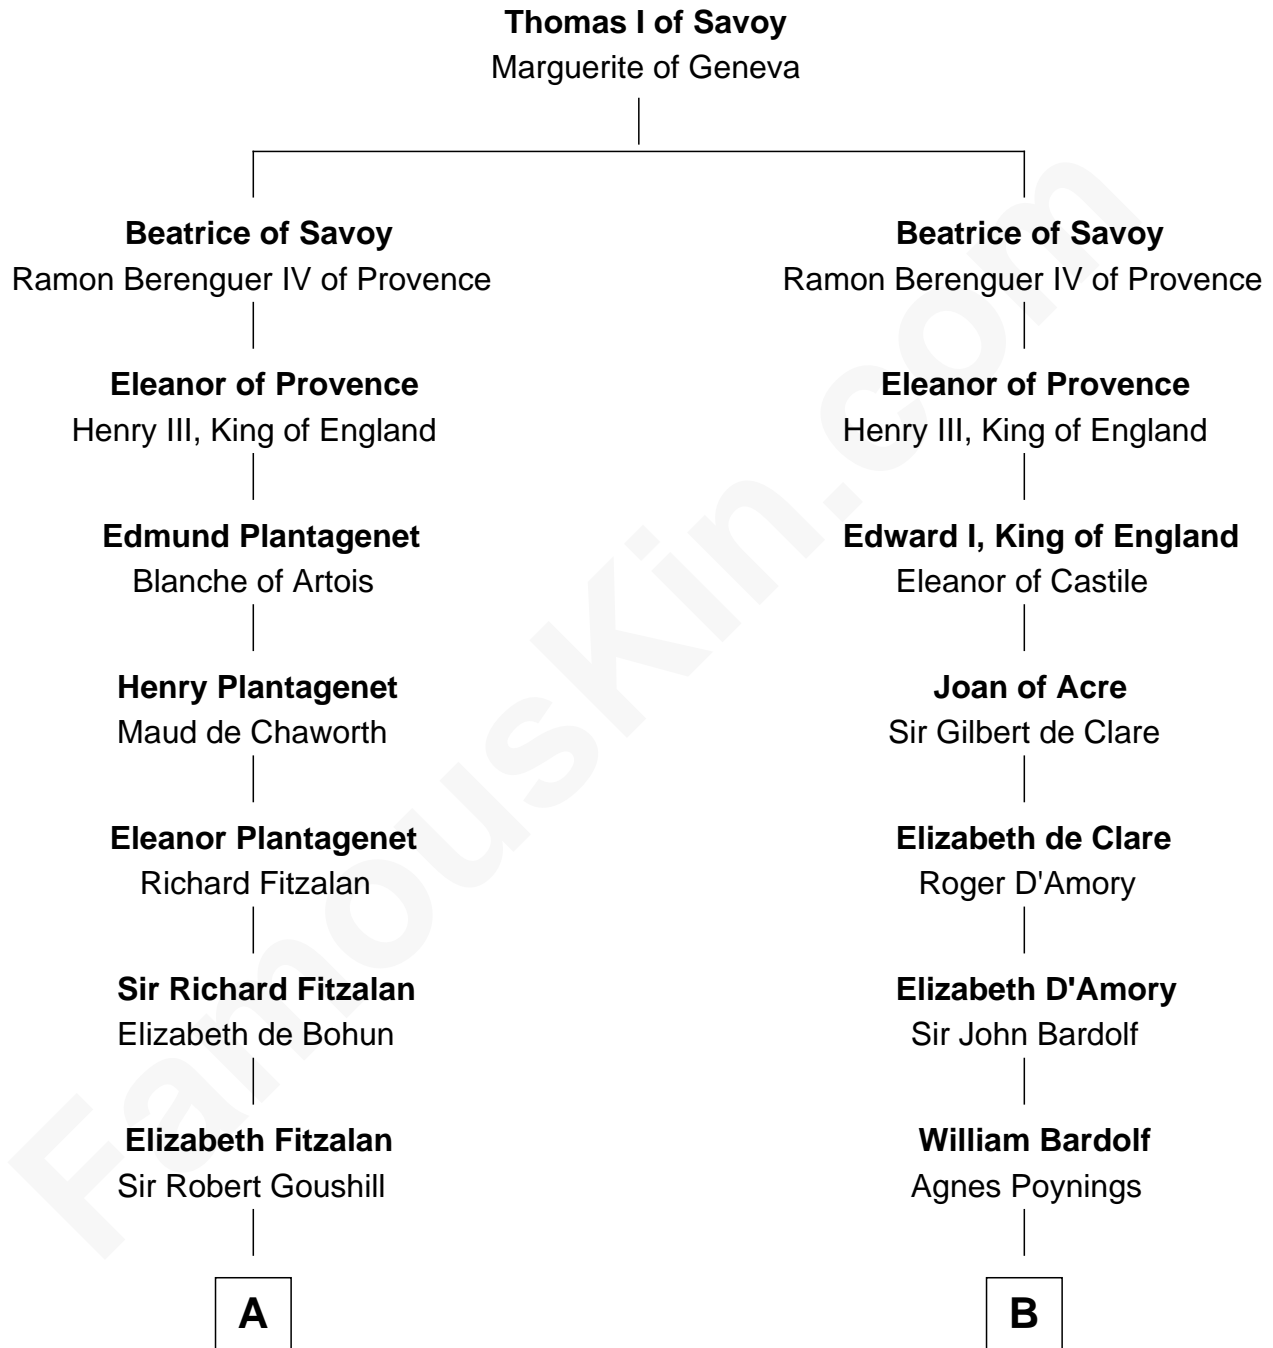

FamousKin.com Relationship Chart of

J. A. Folger

Founder of Folger Coffee Company

20th cousin 1 time removed of

Charles Carnan Ridgely

15th Governor of Maryland

C

Rebecca Bennett

Peleg Slocum

Peleg Slocum

Elizabeth Brown

Rebecca Slocum

George Folger

Samuel Brown Folger

Nancy F. Hiller

J. A. Folger

Charles Carnan Ridgely

15th Governor of Maryland