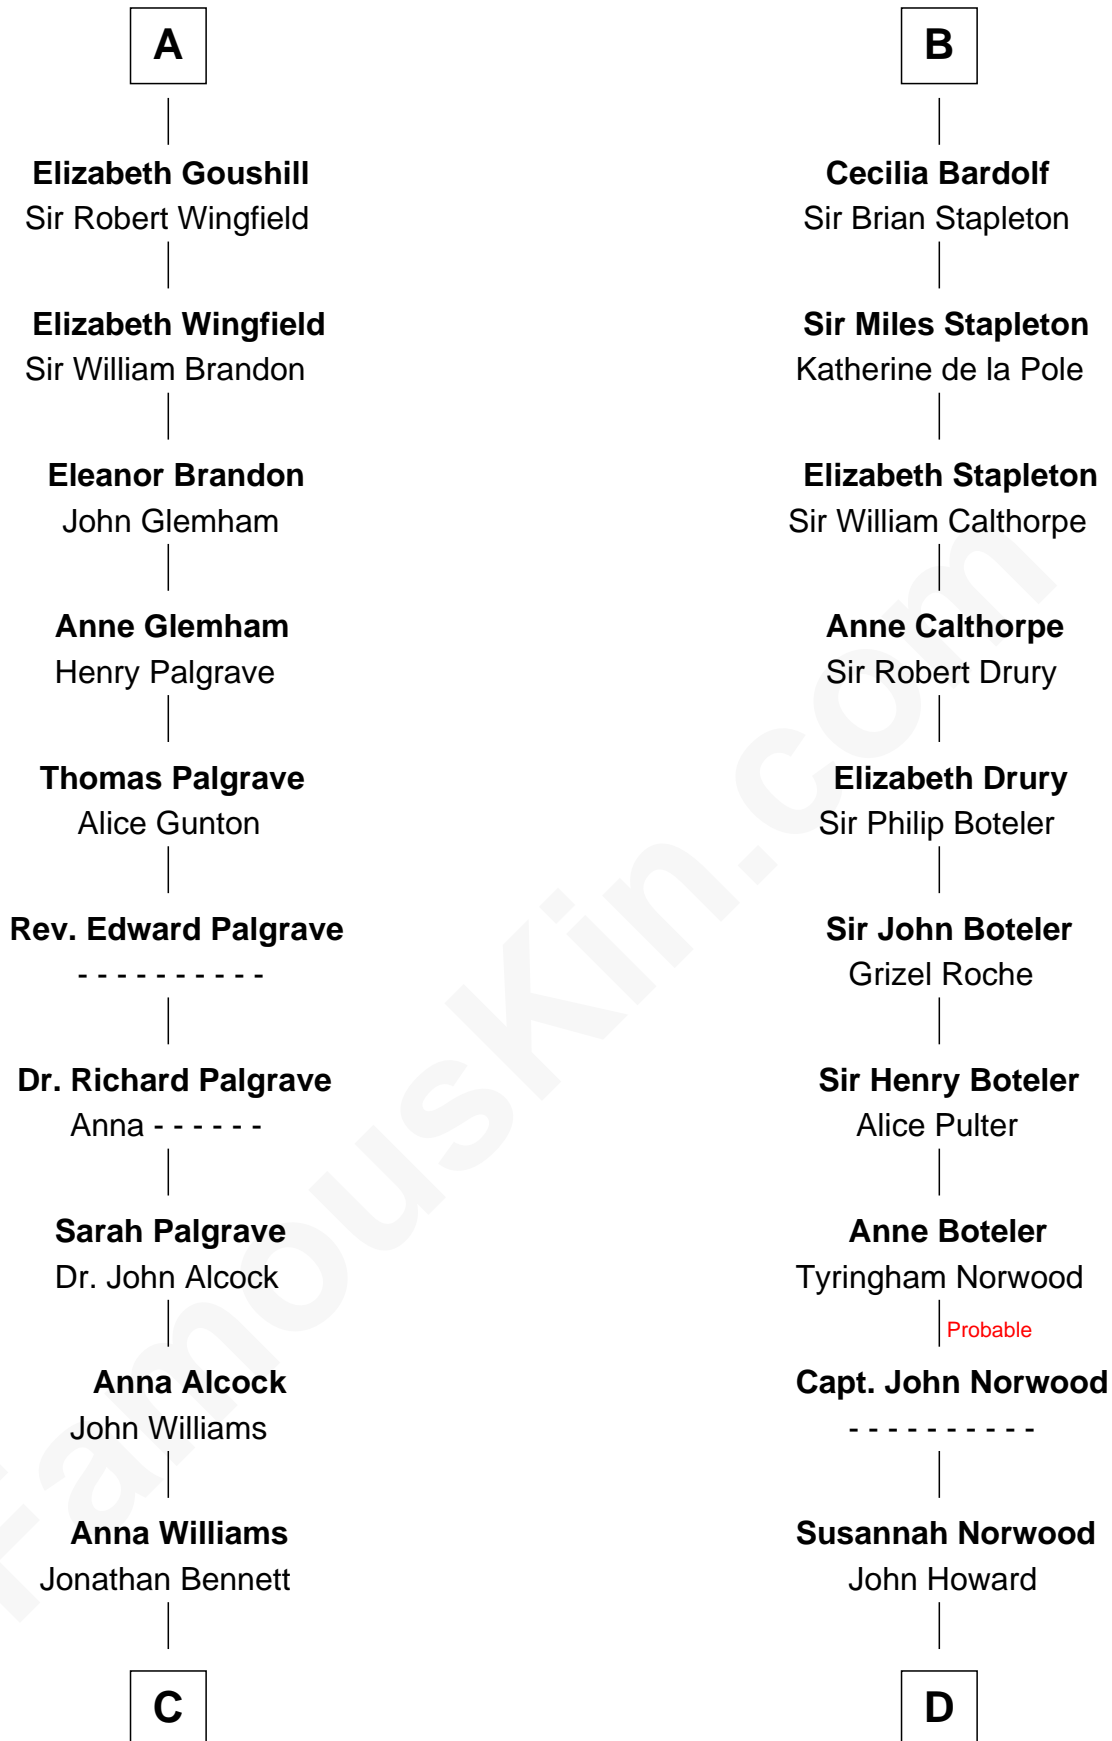

FamousKin.com Relationship Chart of

J. A. Folger

Founder of Folger Coffee Company

20th cousin 1 time removed of

Charles Carnan Ridgely

15th Governor of Maryland

C

Rebecca Bennett

Peleg Slocum

Peleg Slocum

Elizabeth Brown

Rebecca Slocum

George Folger

Samuel Brown Folger

Nancy F. Hiller

J. A. Folger

Charles Carnan Ridgely

15th Governor of Maryland