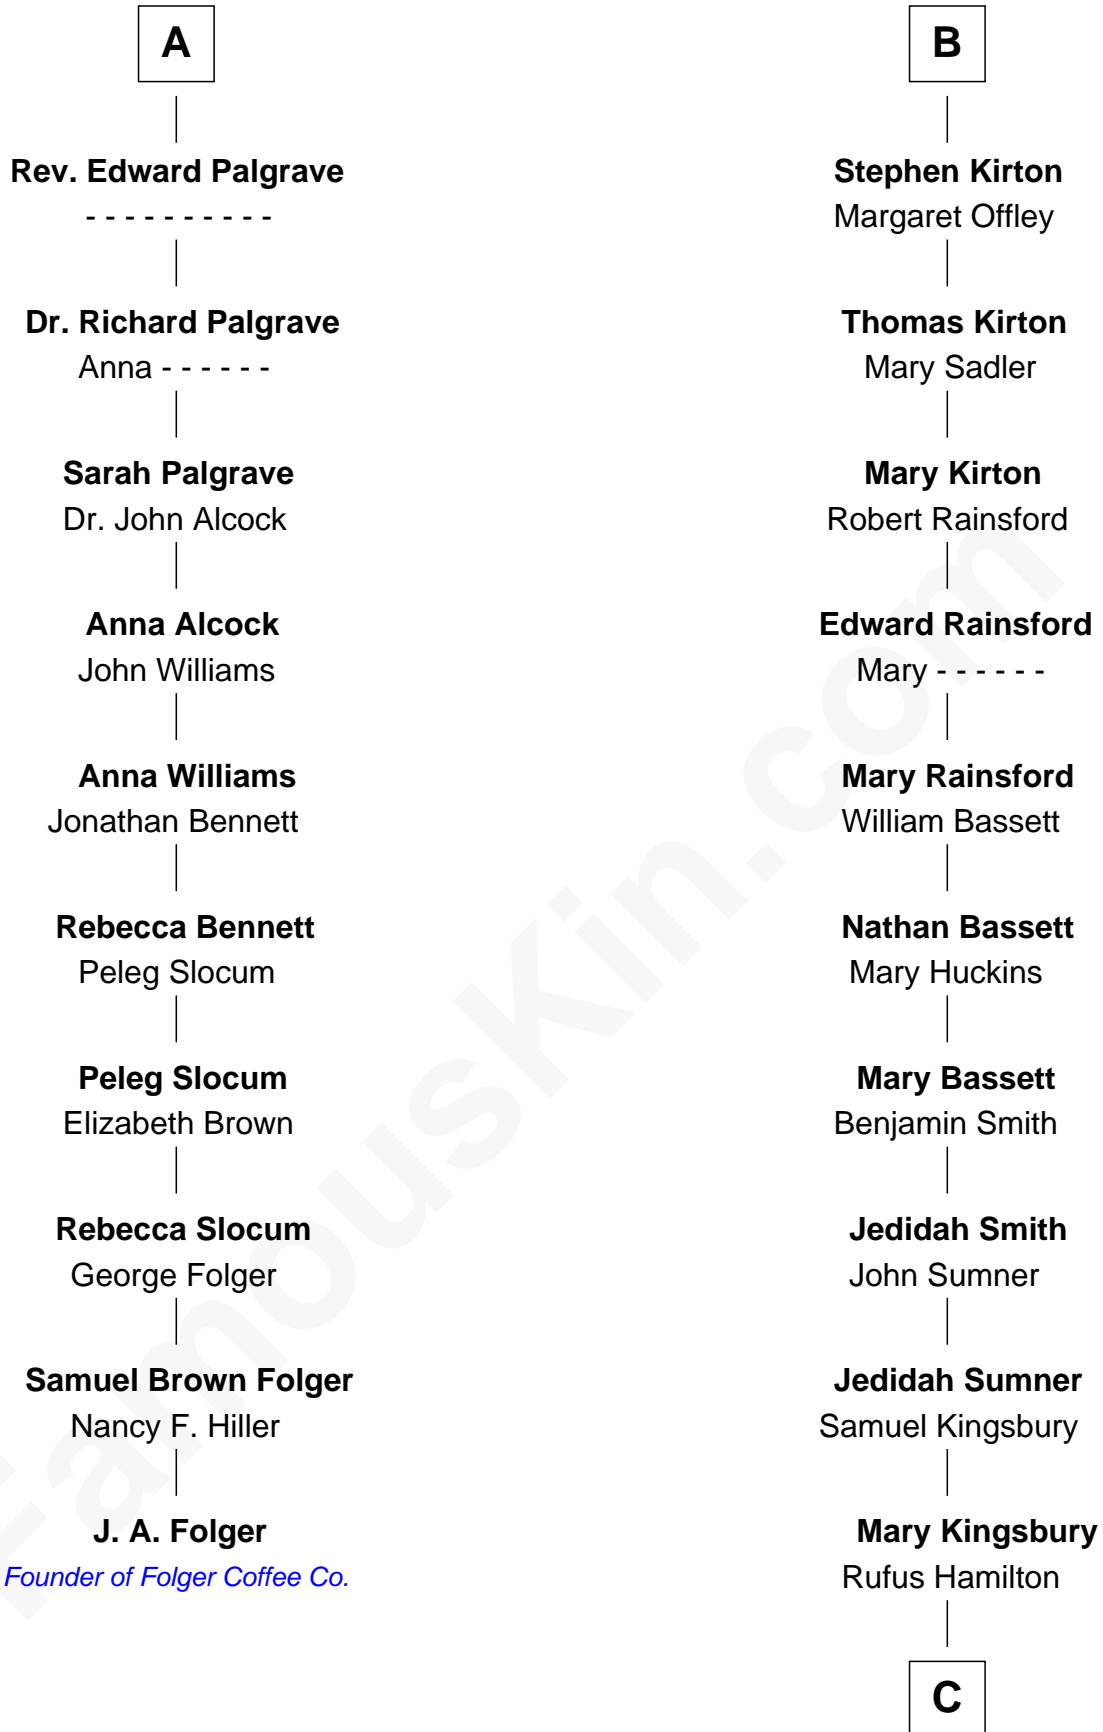

## Relationship Chart of

### J. A. Folger

Founder of Folger Coffee Company

16th cousin 5 times removed of

**Thomas J. Watson, Jr.**  
President and CEO of I.B.M.

**C**

**Mary Hamilton**

Dr. Oliver Kittredge

**Oliver Kittredge**