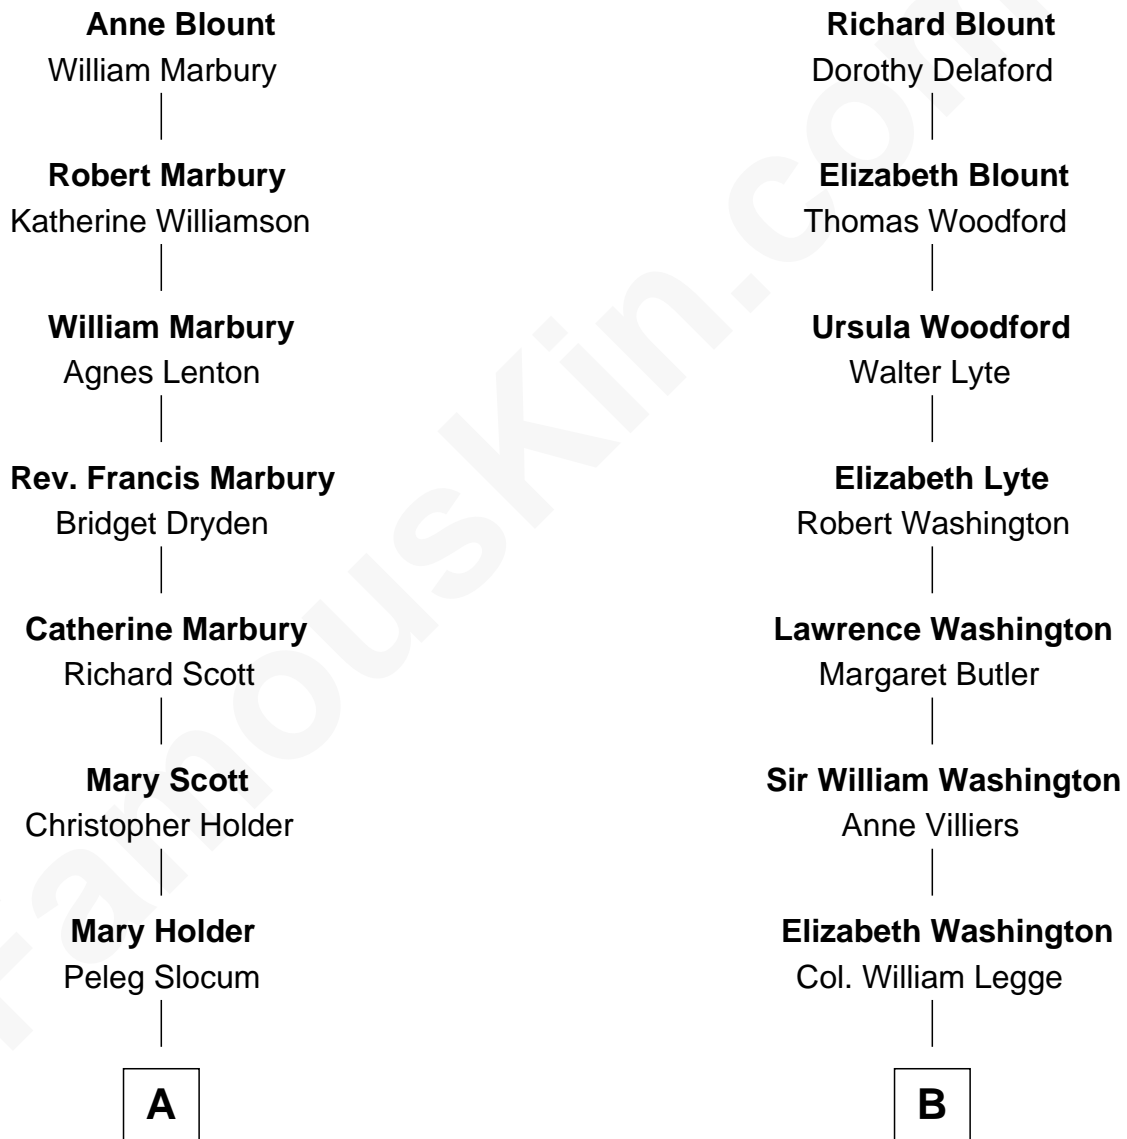

FamousKin.com Relationship Chart of

J. A. Folger

Founder of Folger Coffee Company

11th cousin 6 times removed of

Kit Harington

TV Actor - "Game of Thrones"

Sir Thomas Blount

*with wife
Agnes Hawley*

*with wife
Catherine Clifton*

Kit Harington photo by [Gage Skidmore](#) [\(CC BY-SA 2.0\)](#)