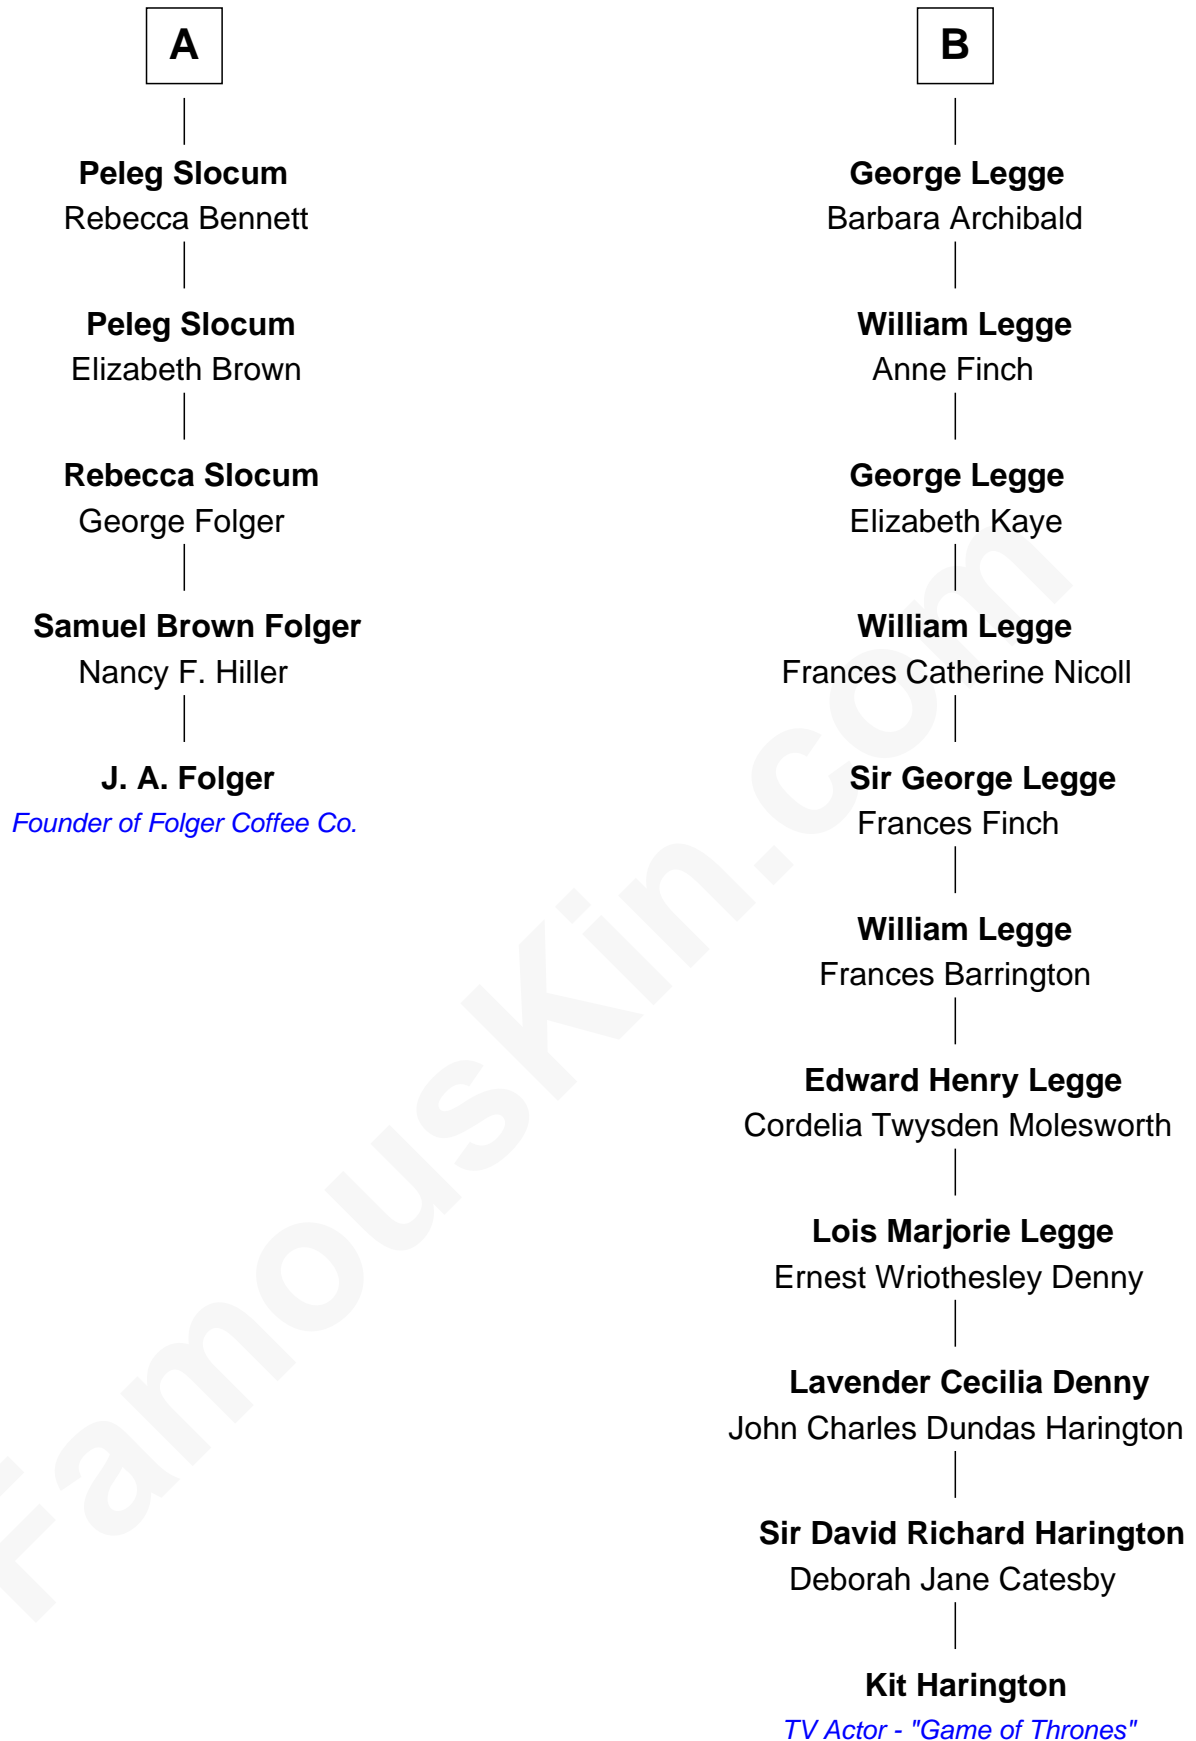

FamousKin.com Relationship Chart of

J. A. Folger

Founder of Folger Coffee Company

11th cousin 6 times removed of

Kit Harington

TV Actor - "Game of Thrones"

Sir Thomas Blount

*with wife
Agnes Hawley*

*with wife
Catherine Clifton*

Kit Harington photo by [Gage Skidmore](#) [\(CC BY-SA 2.0\)](#)