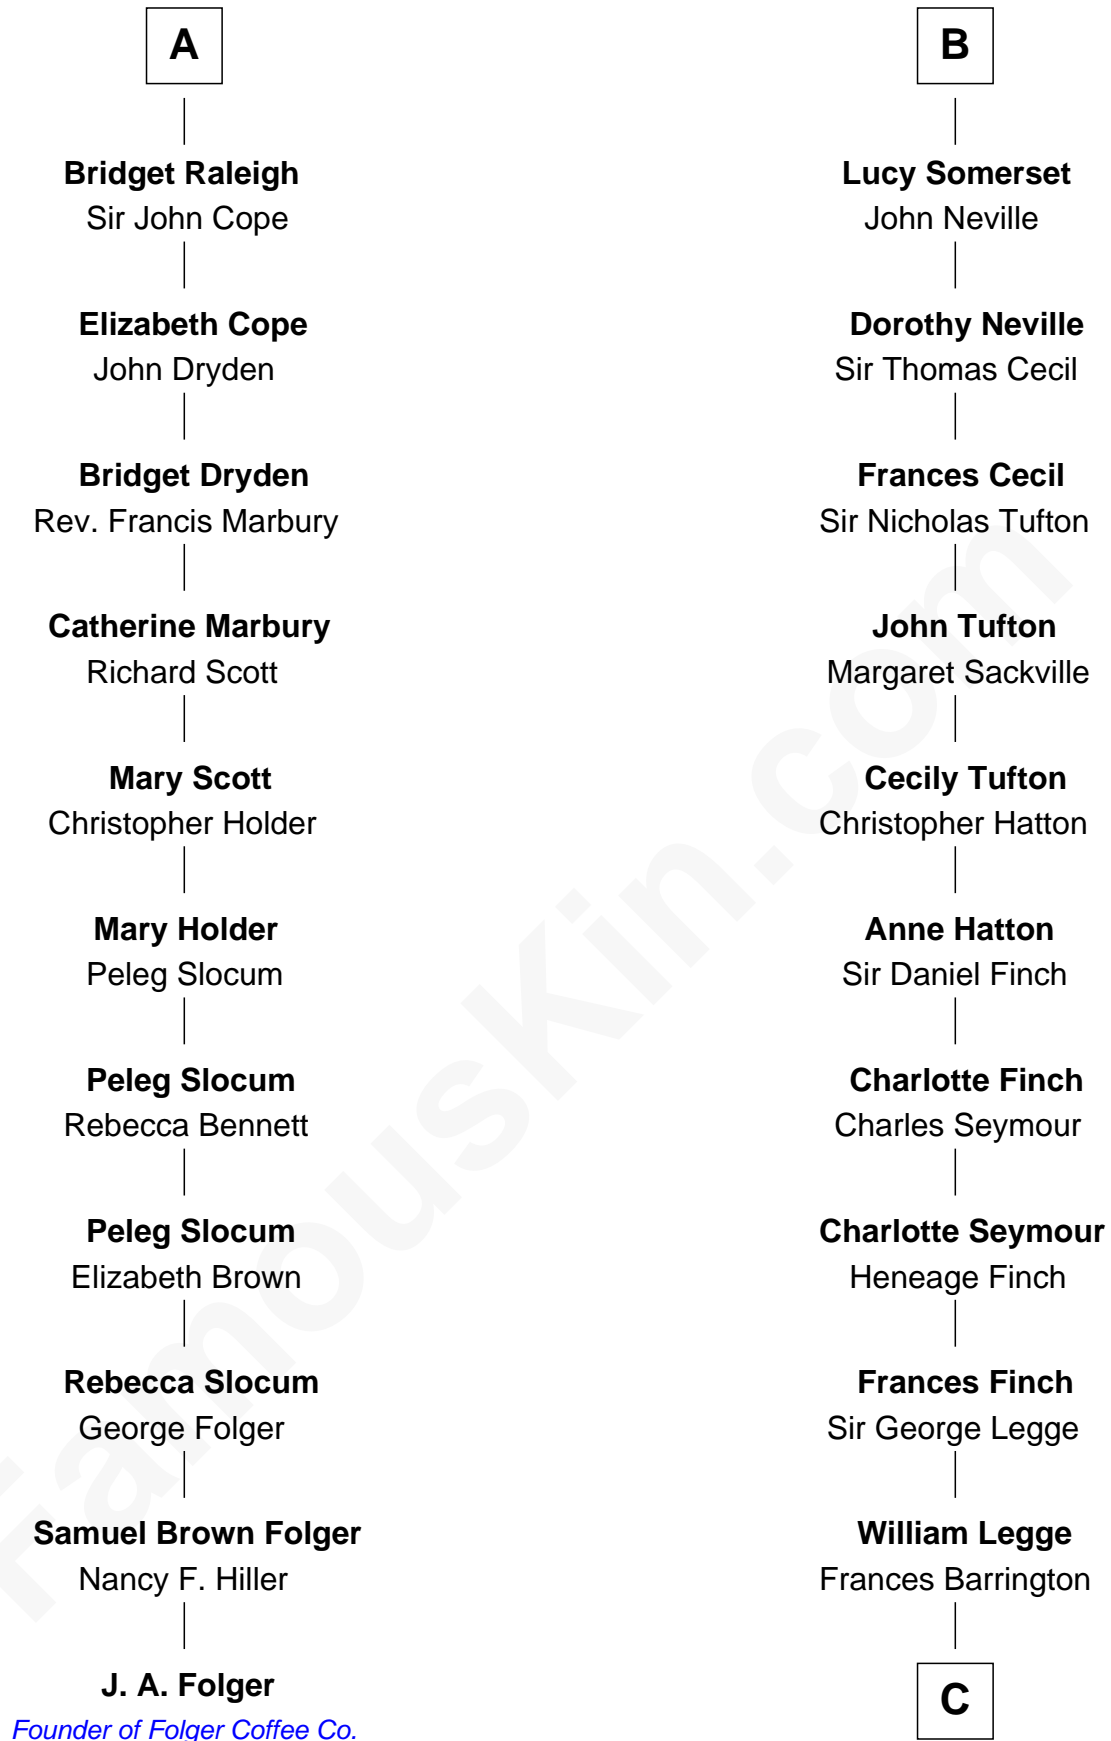

FamousKin.com

Relationship Chart of

J. A. Folger

Founder of Folger Coffee Company

17th cousin 4 times removed of

Kit Harington

TV Actor - "Game of Thrones"

Hugh le Despencer

Sir Thomas Greene

Elizabeth Greene

William Raleigh

Sir Edward Raleigh

Margaret Verney

Sir Edward Raleigh

Anne Chamberlayne

A

Elizabeth le Despencer

Maurice de Berkeley

Thomas de Berkeley

Margaret de Lisle

Elizabeth de Berkeley

Richard de Beauchamp

Eleanor Beauchamp

Edmund Beaufort

Henry Beaufort

Joan Hill

Charles Somerset

Elizabeth Herbert

Henry Somerset

Elizabeth Browne

B

C