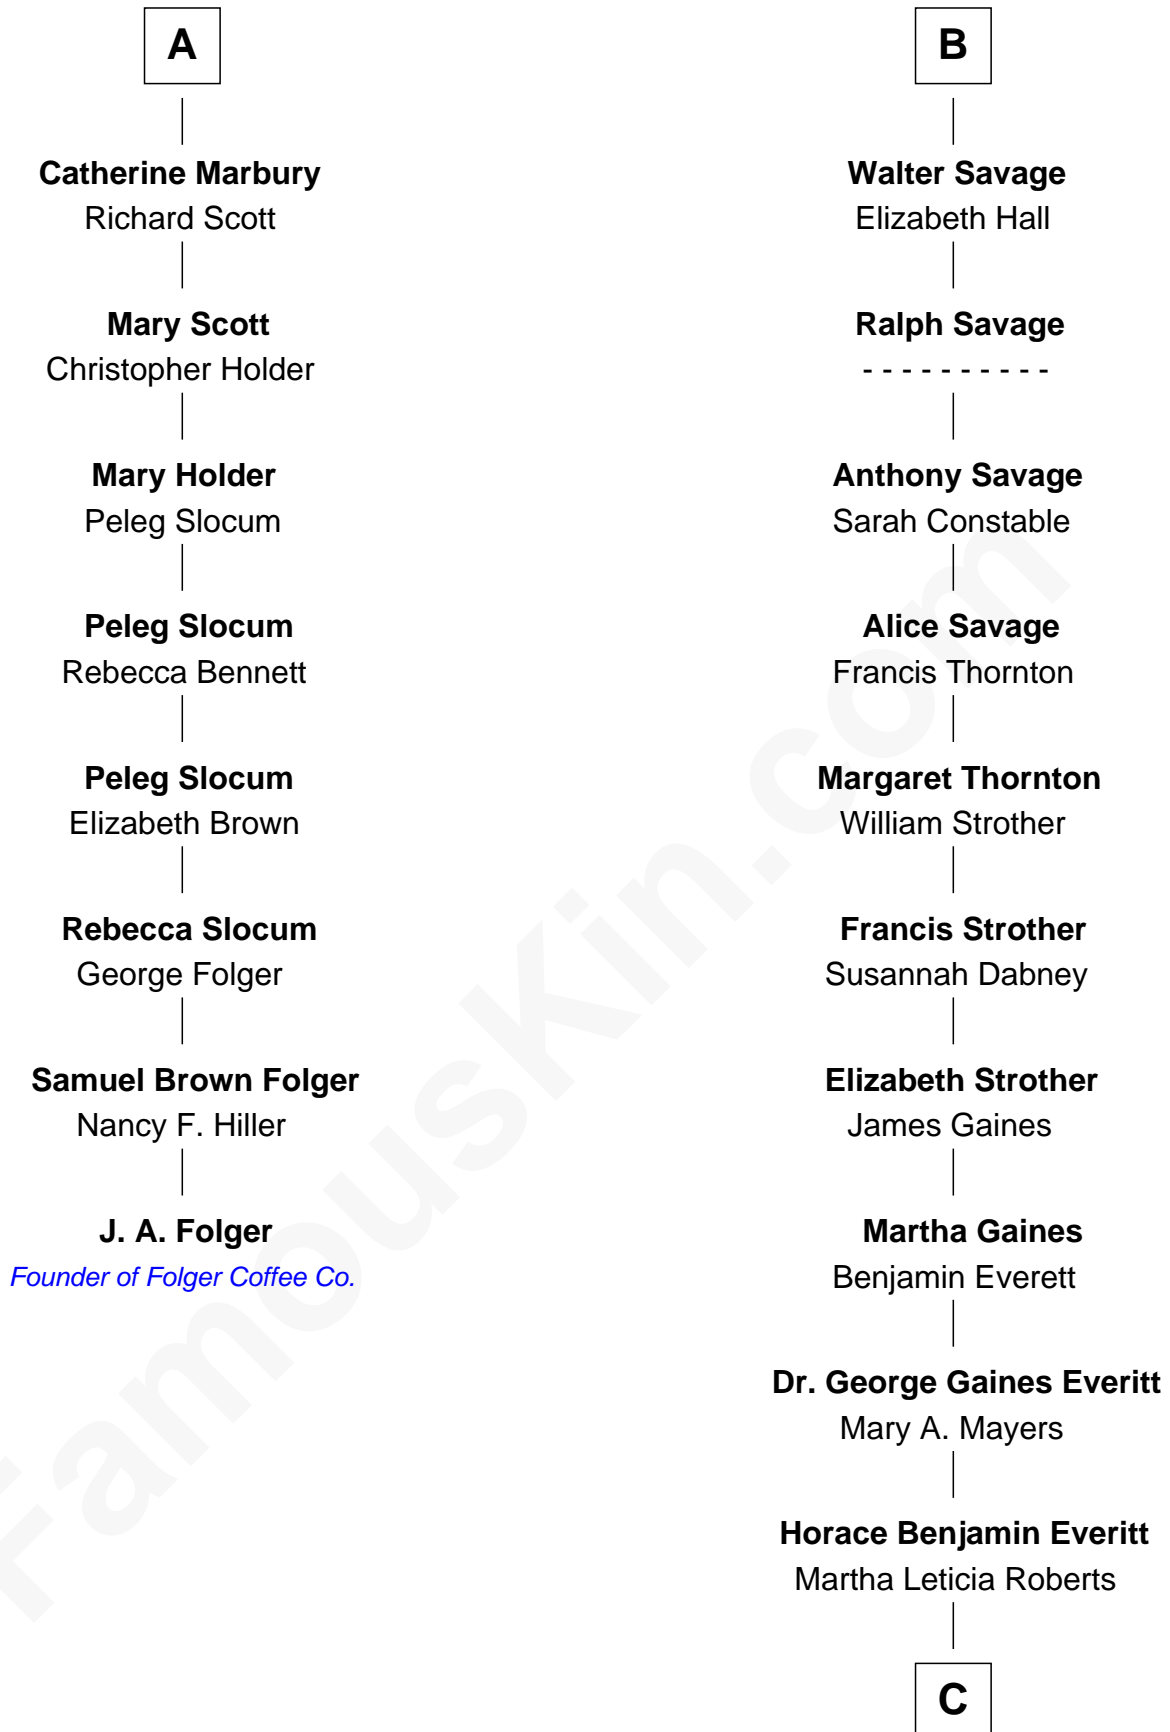

# FamousKin.com Relationship Chart of

**J. A. Folger**

*Founder of Folger Coffee Company*

14th cousin 5 times removed of

**William H. Macy**

*TV and Movie Actor*

**Robert de Ferrers**  
Margaret Despencer

**C**

**Mary Lois Everitt**  
Clement Overstreet

**Lois Elizabeth Overstreet**  
William Hall Macy

**William H. Macy**  
*TV and Movie Actor*

FamousKin.com