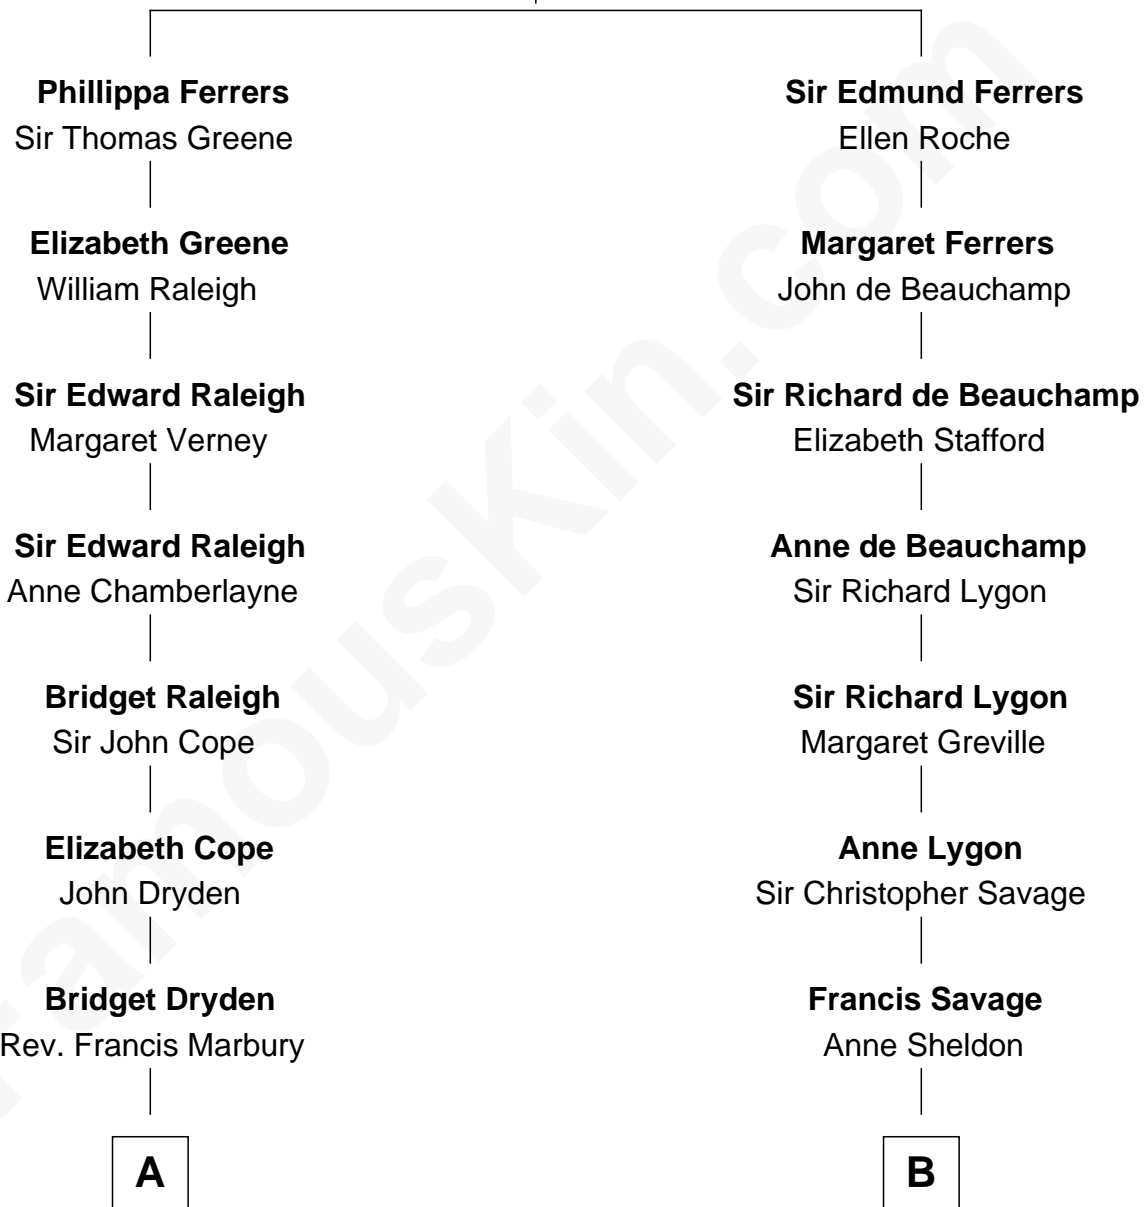

# FamousKin.com Relationship Chart of

**J. A. Folger**

*Founder of Folger Coffee Company*

14th cousin 5 times removed of

**William H. Macy**

*TV and Movie Actor*

**Robert de Ferrers**  
Margaret Despencer

**C**

**Mary Lois Everitt**  
Clement Overstreet

**Lois Elizabeth Overstreet**  
William Hall Macy

**William H. Macy**  
*TV and Movie Actor*

FamousKin.com