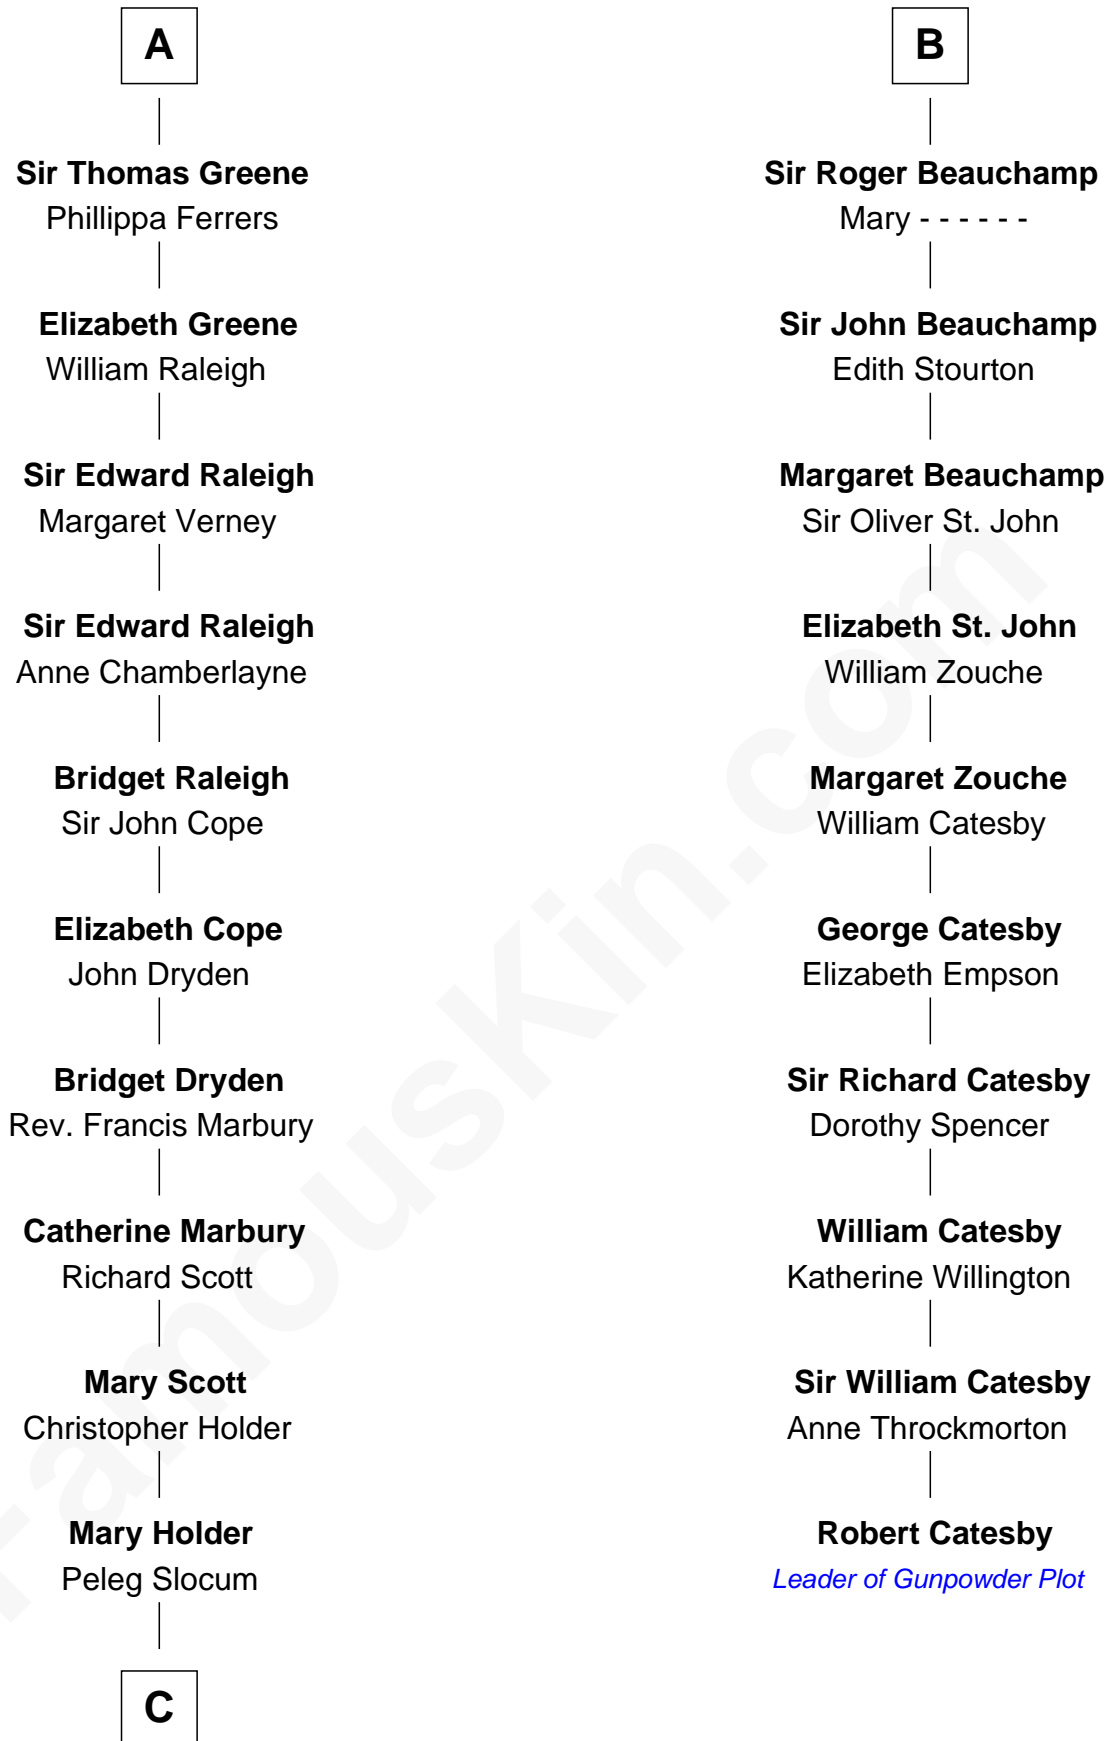

FamousKin.com Relationship Chart of

J. A. Folger

Founder of Folger Coffee Company

16th cousin 5 times removed of

Robert Catesby

Leader of Gunpowder Plot

C

Peleg Slocum
Rebecca Bennett