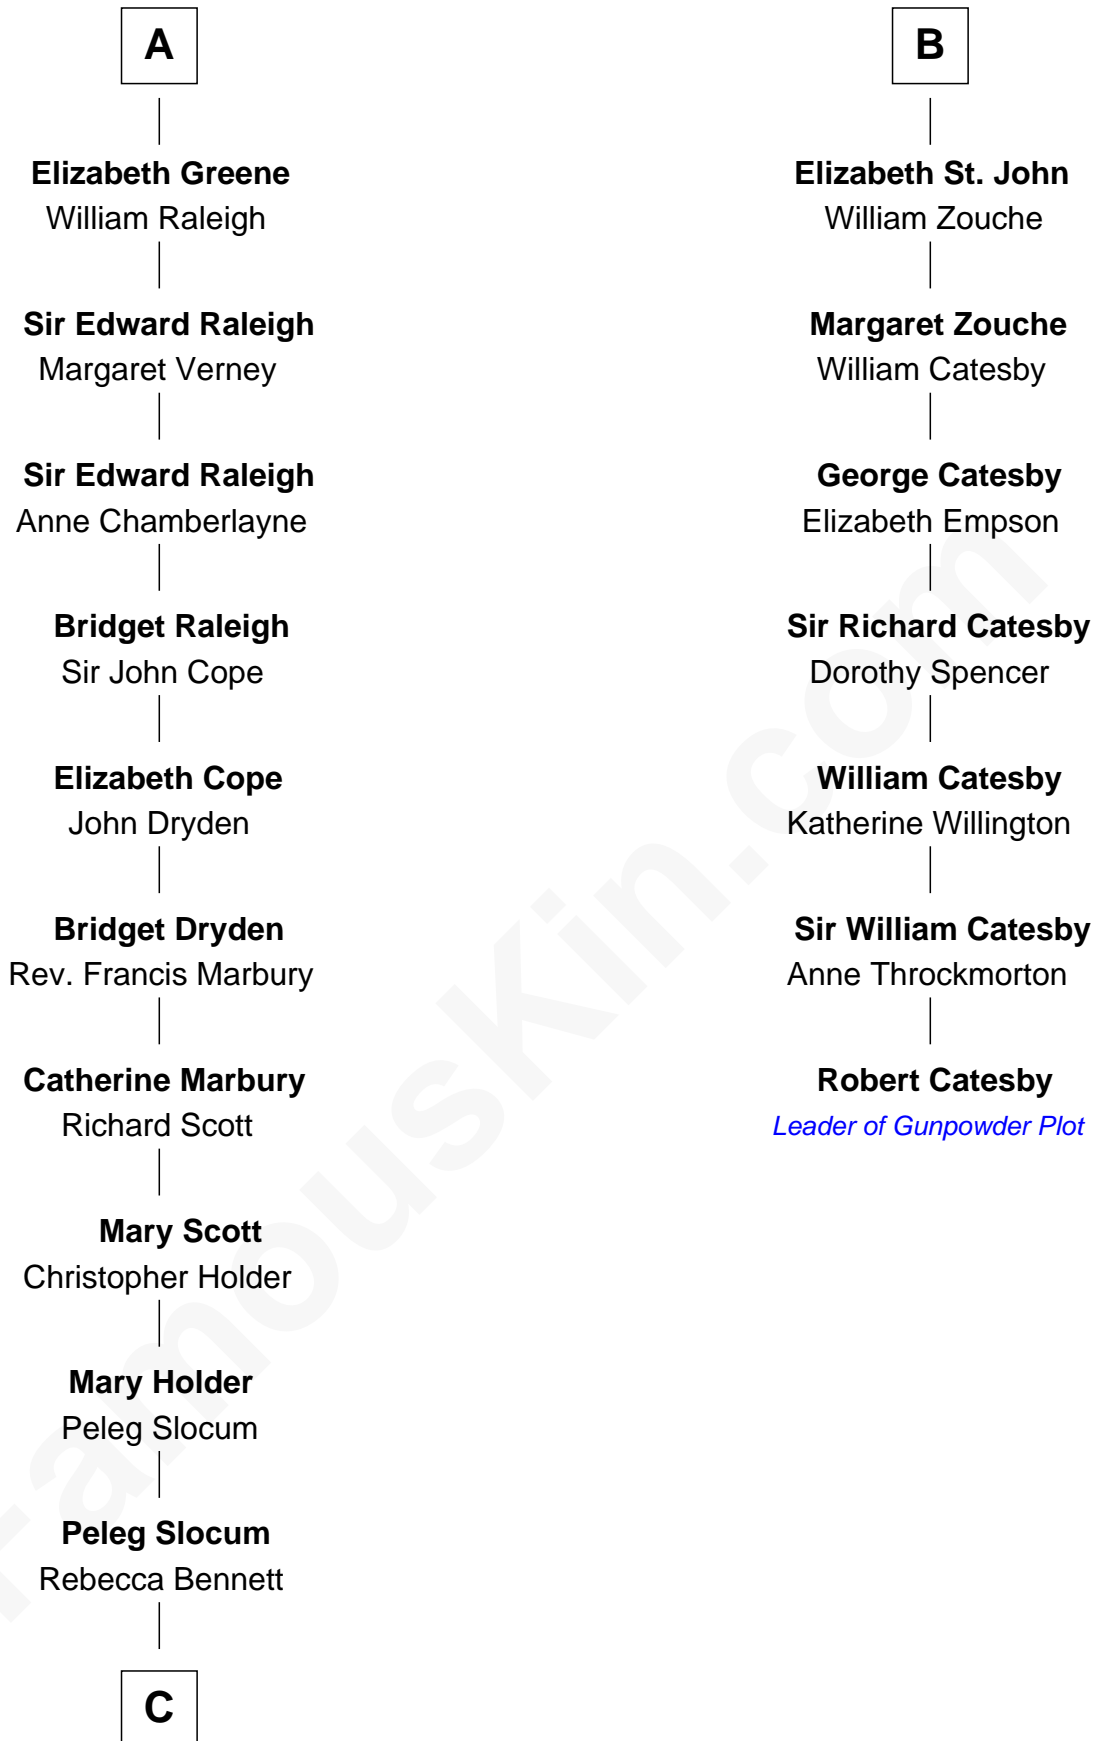

FamousKin.com Relationship Chart of

J. A. Folger

Founder of Folger Coffee Company

13th cousin 7 times removed of

Robert Catesby

Leader of Gunpowder Plot

C

—
Peleg Slocum
Elizabeth Brown

—
Rebecca Slocum
George Folger

—
Samuel Brown Folger
Nancy F. Hiller

—
J. A. Folger
Founder of Folger Coffee Co.

FamousKin.com