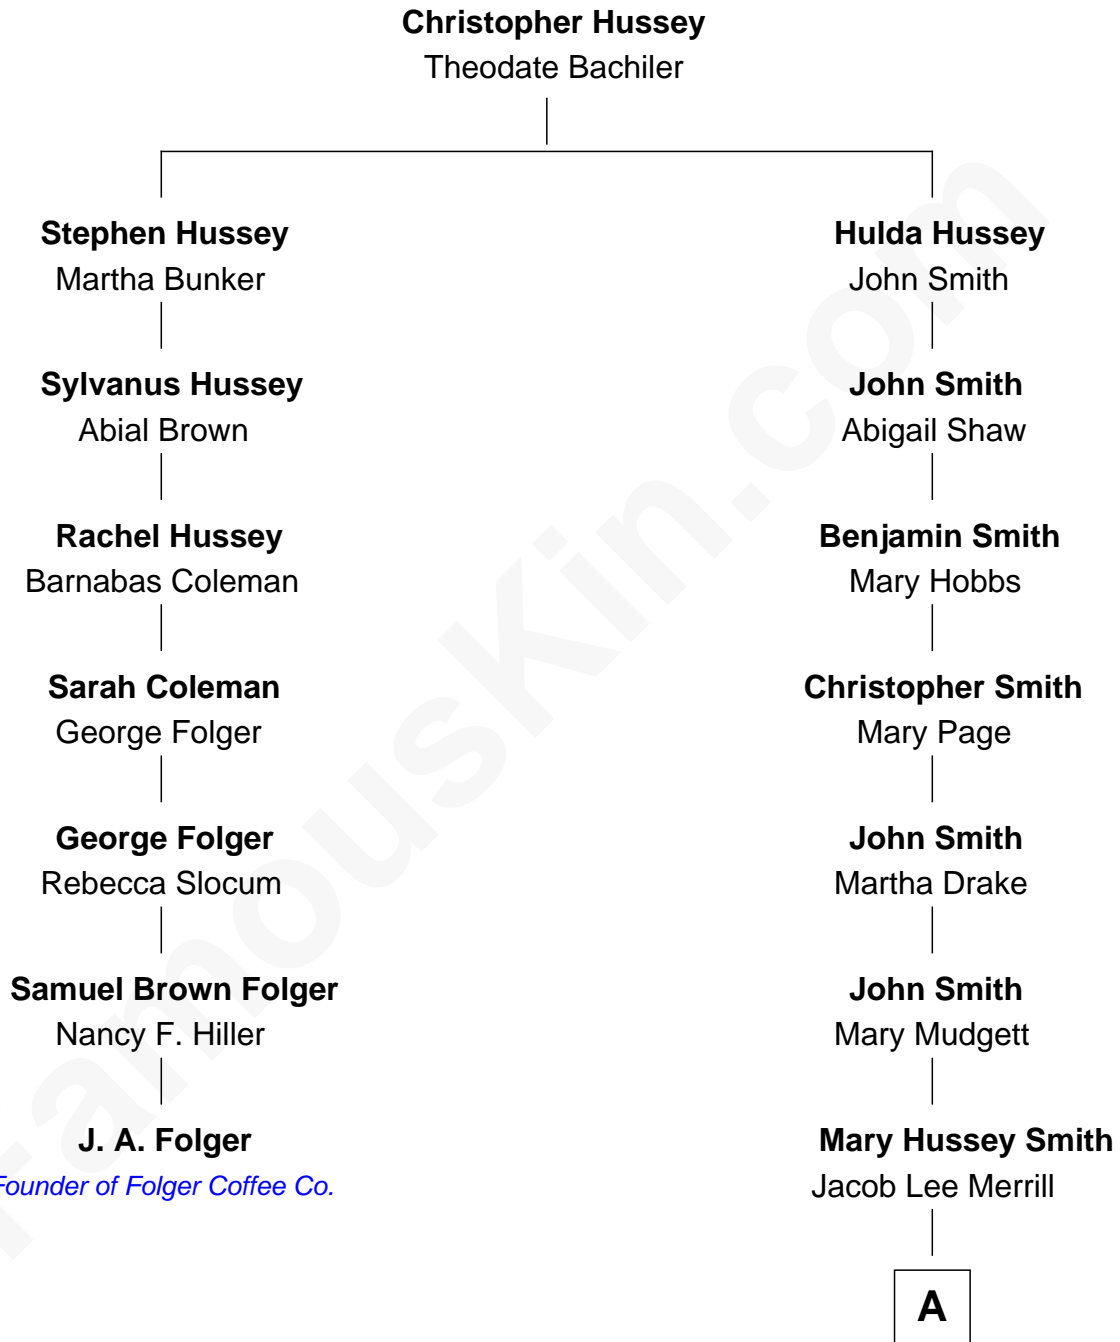

# FamousKin.com Relationship Chart of

**J. A. Folger**

*Founder of Folger Coffee Company*

6th cousin 5 times removed of

**Meghan Markle**

*Duchess of Sussex, TV Actress*

**A**

|  
**George David Merrill**

Mary Bird

|  
**Gertrude May Merrill**

Fred George Sanders

|  
**Doris Mary Rita Sanders**

Gordon Arnold Markle

|  
**Thomas Wayne Markle**

Doria Loyce Ragland

|  
**Meghan Markle**