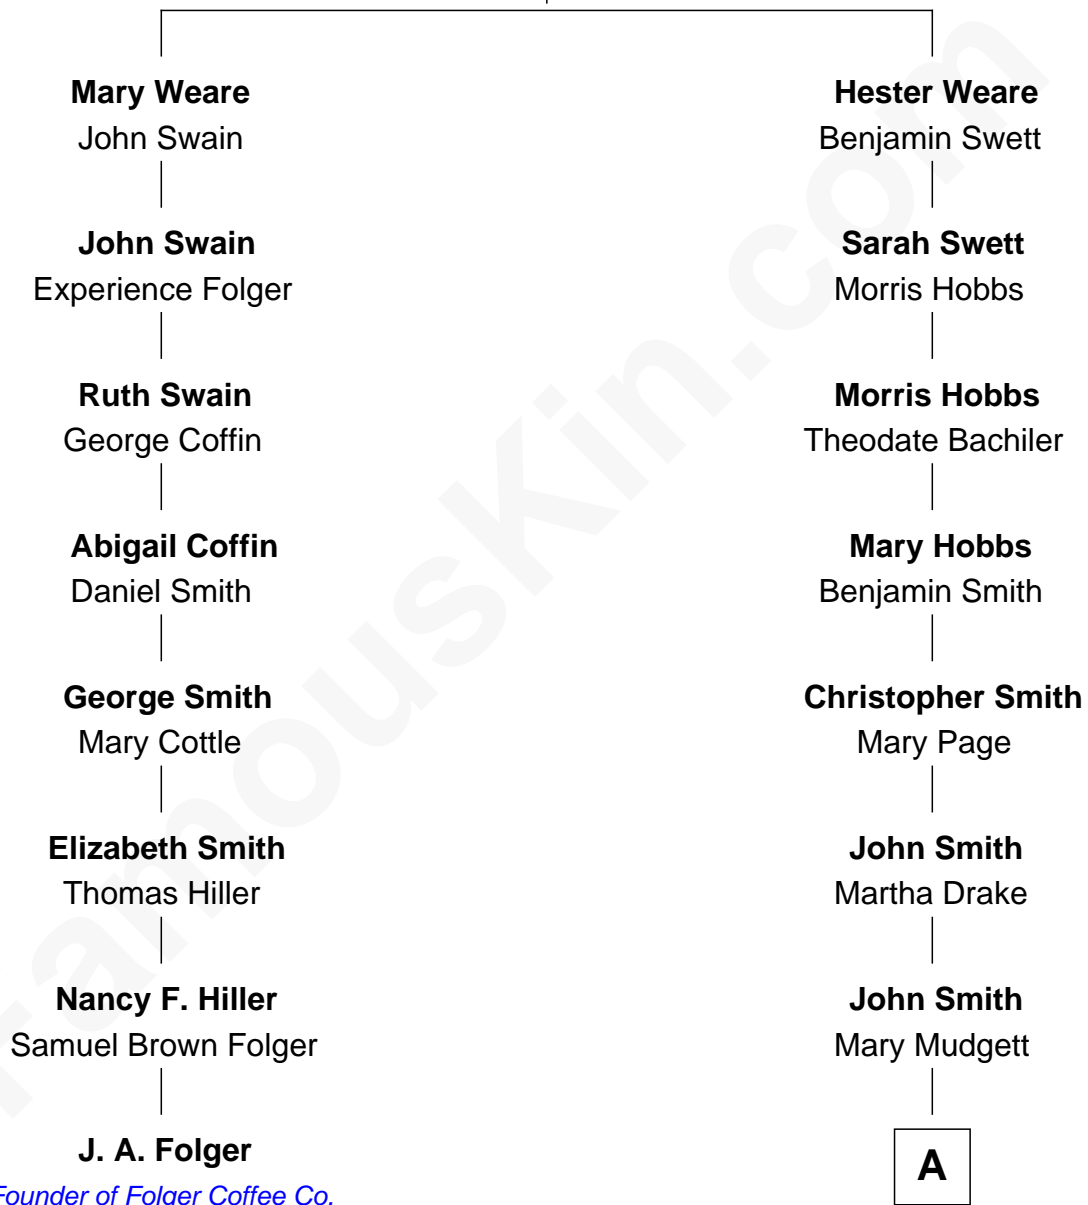

# FamousKin.com Relationship Chart of

**J. A. Folger**

*Founder of Folger Coffee Company*

7th cousin 5 times removed of

**Meghan Markle**

*Duchess of Sussex, TV Actress*

**Nathaniel Weare**

Sarah - - - - -

**A**

—  
**Mary Hussey Smith**

Jacob Lee Merrill

—  
**George David Merrill**

Mary Bird

—  
**Gertrude May Merrill**

Fred George Sanders

—  
**Doris Mary Rita Sanders**

Gordon Arnold Markle

—  
**Thomas Wayne Markle**

Doria Loyce Ragland

—  
**Meghan Markle**

*Duchess of Sussex, TV Actress*