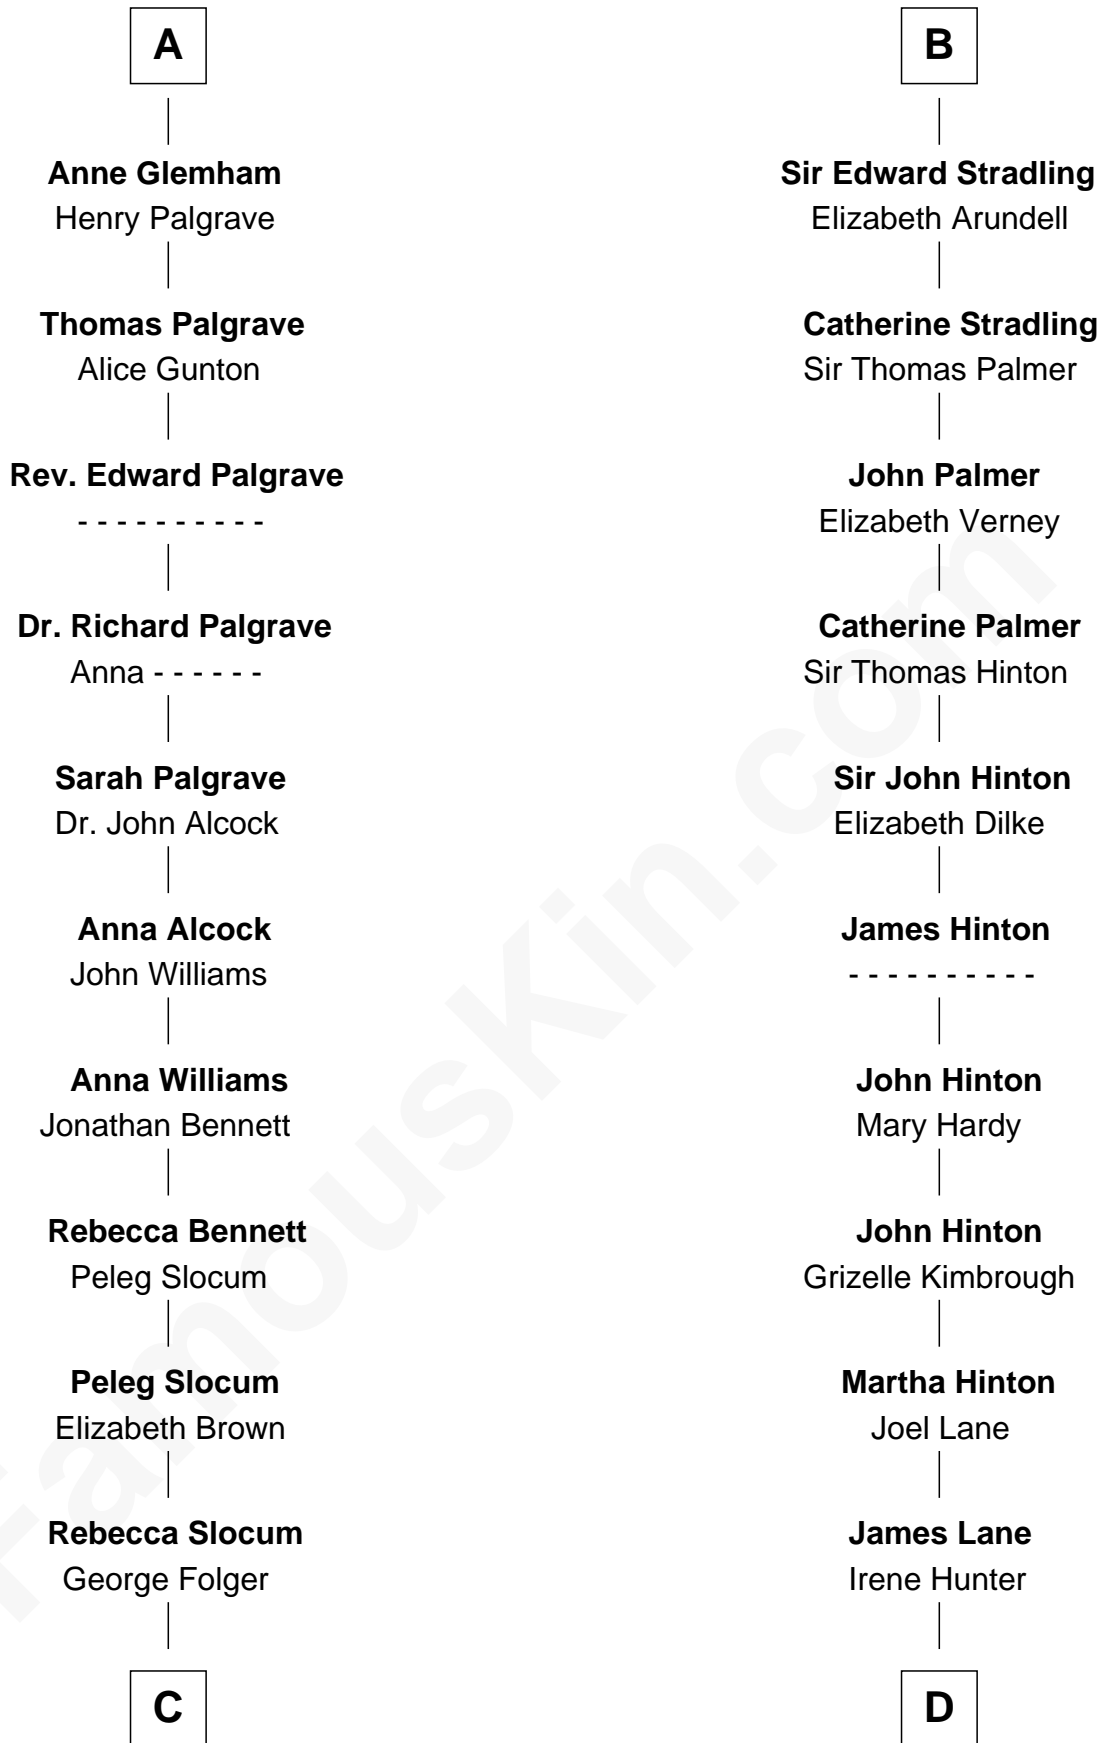

FamousKin.com

Relationship Chart of

J. A. Folger

Founder of Folger Coffee Company

18th cousin 3 times removed of

Harper Lee

Author of To Kill a Mockingbird

C

Samuel Brown Folger

Nancy F. Hiller

J. A. Folger

Founder of Folger Coffee Co.

D

Elizabeth Jane Lane

Theophilus Hunter Williams

John Bonner Williams