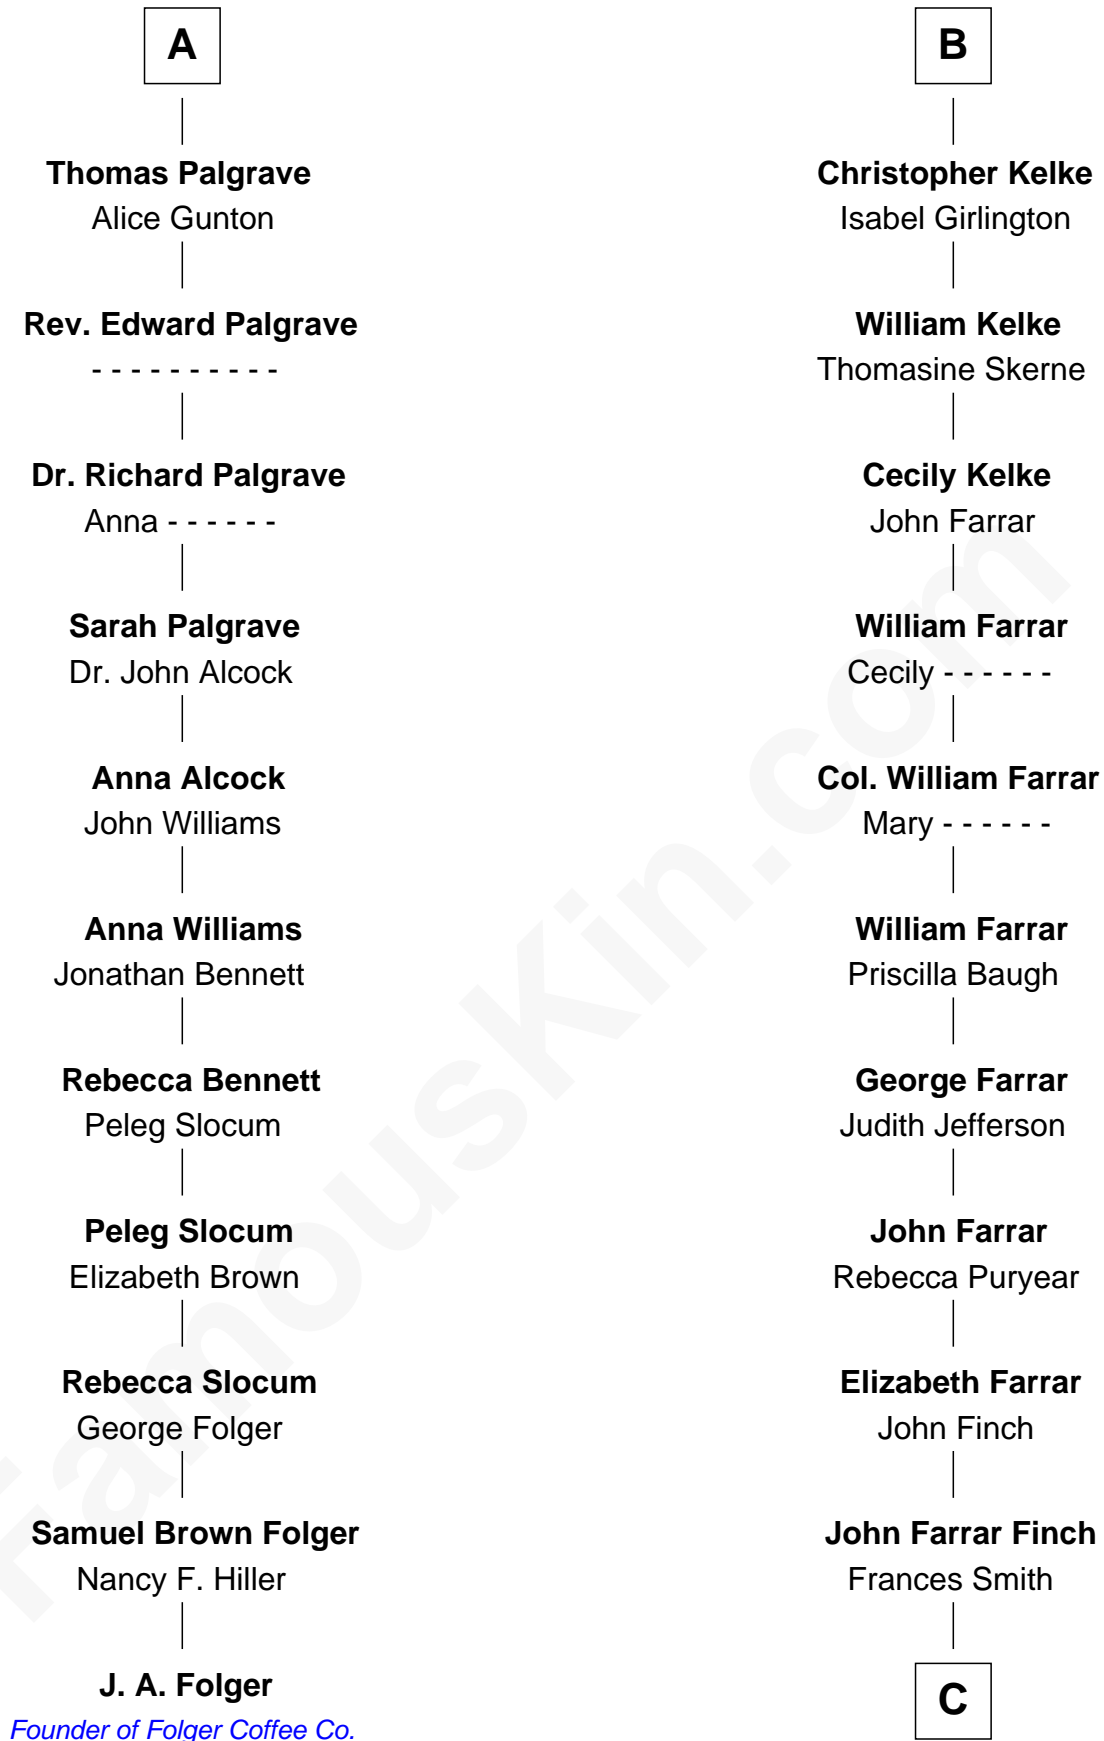

## Relationship Chart of

**J. A. Folger**

*Founder of Folger Coffee Company*

17th cousin 3 times removed of

**Harper Lee**

*Author of To Kill a Mockingbird*

**Henry Plantagenet**  
Maud de Chaworth

**Eleanor Plantagenet**

Sir William Brandon

**Eleanor Brandon**

John Glemham

**Anne Glemham**

Henry Palgrave

**A**

**Mary Plantagenet**

Henry de Percy

**Sir Henry Percy**

Margaret de Neville

**Sir Henry Percy**

Elizabeth Mortimer

**Elizabeth Percy**

Sir John Clifford

**Mary Clifford**

Sir Philip Wentworth

**Elizabeth Wentworth**

Sir Martin de la See

**Elizabeth de la See**

Roger Kelke

**B**

**C**

**John Robert Finch**  
Frances Cunningham

**James Cunningham Finch**  
Ellen Rivers Williams