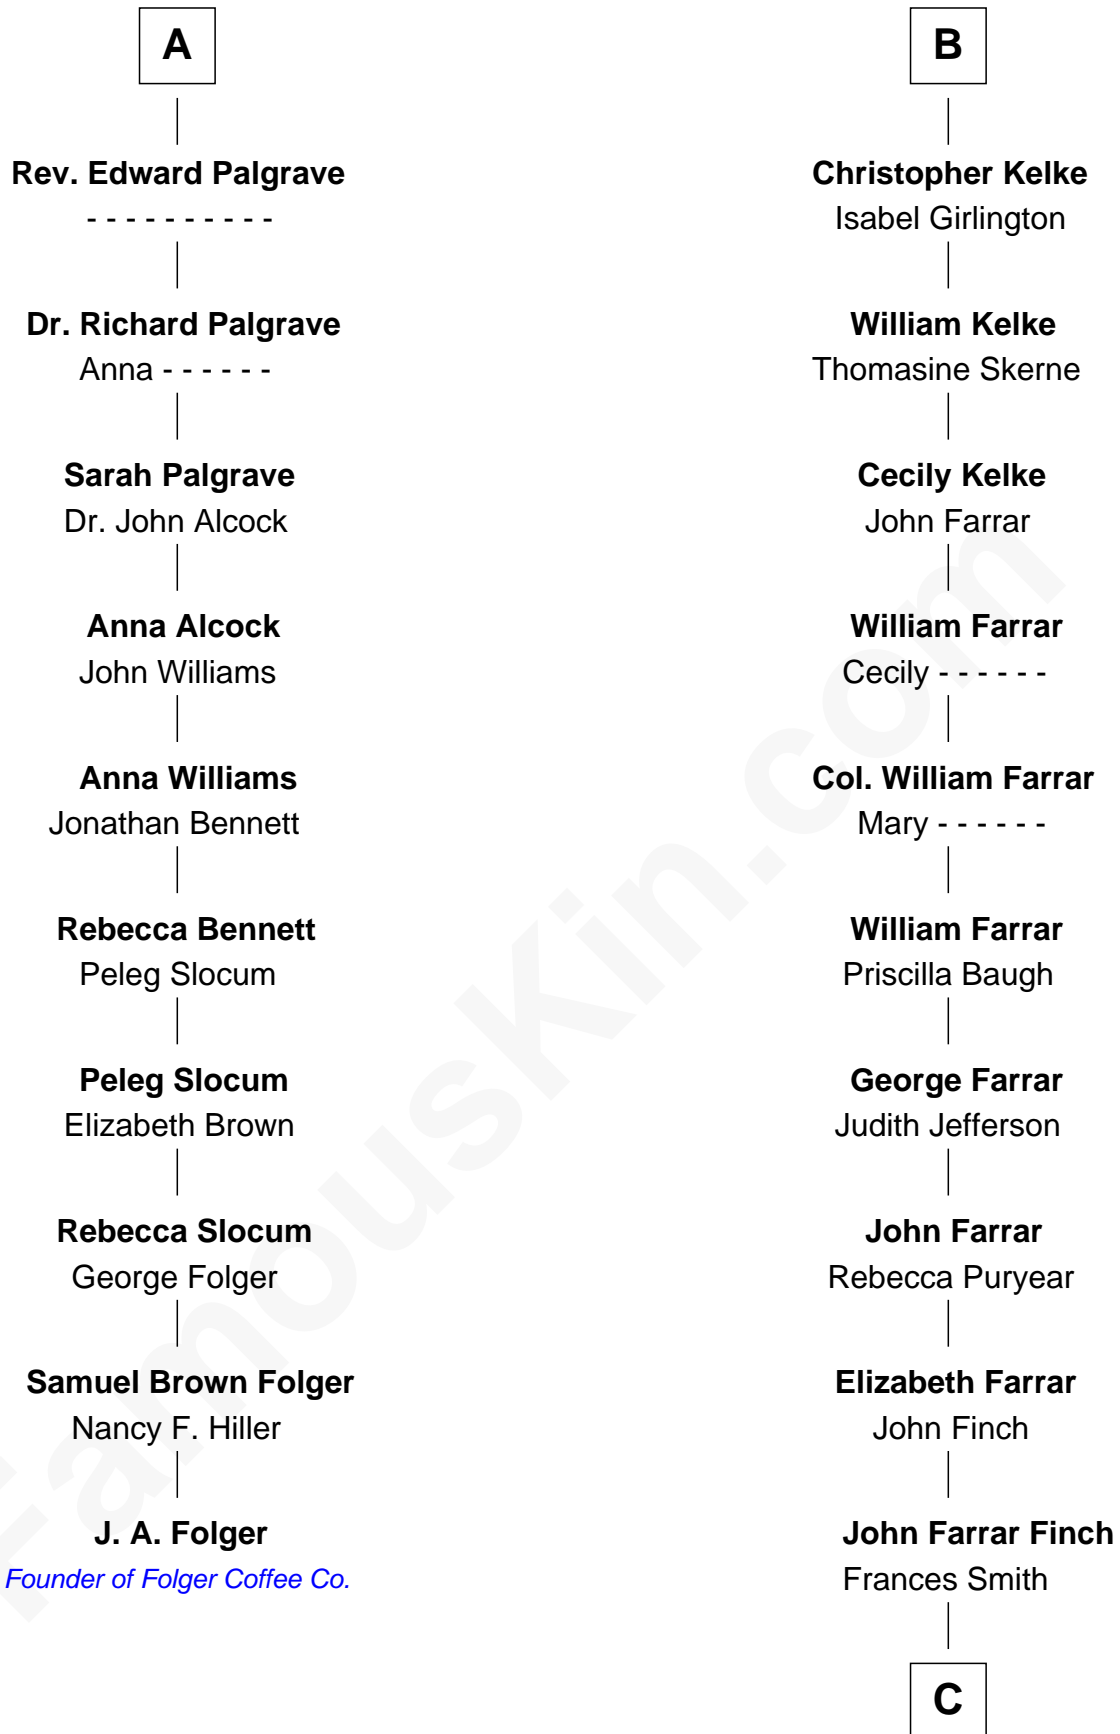

FamousKin.com Relationship Chart of

J. A. Folger

Founder of Folger Coffee Company

16th cousin 4 times removed of

Harper Lee

Author of To Kill a Mockingbird

C

John Robert Finch
Frances Cunningham

James Cunningham Finch
Ellen Rivers Williams

Frances Cunningham Finch
Amasa Coleman Lee

Harper Lee
Author of To Kill a Mockingbird

FamousKin.com