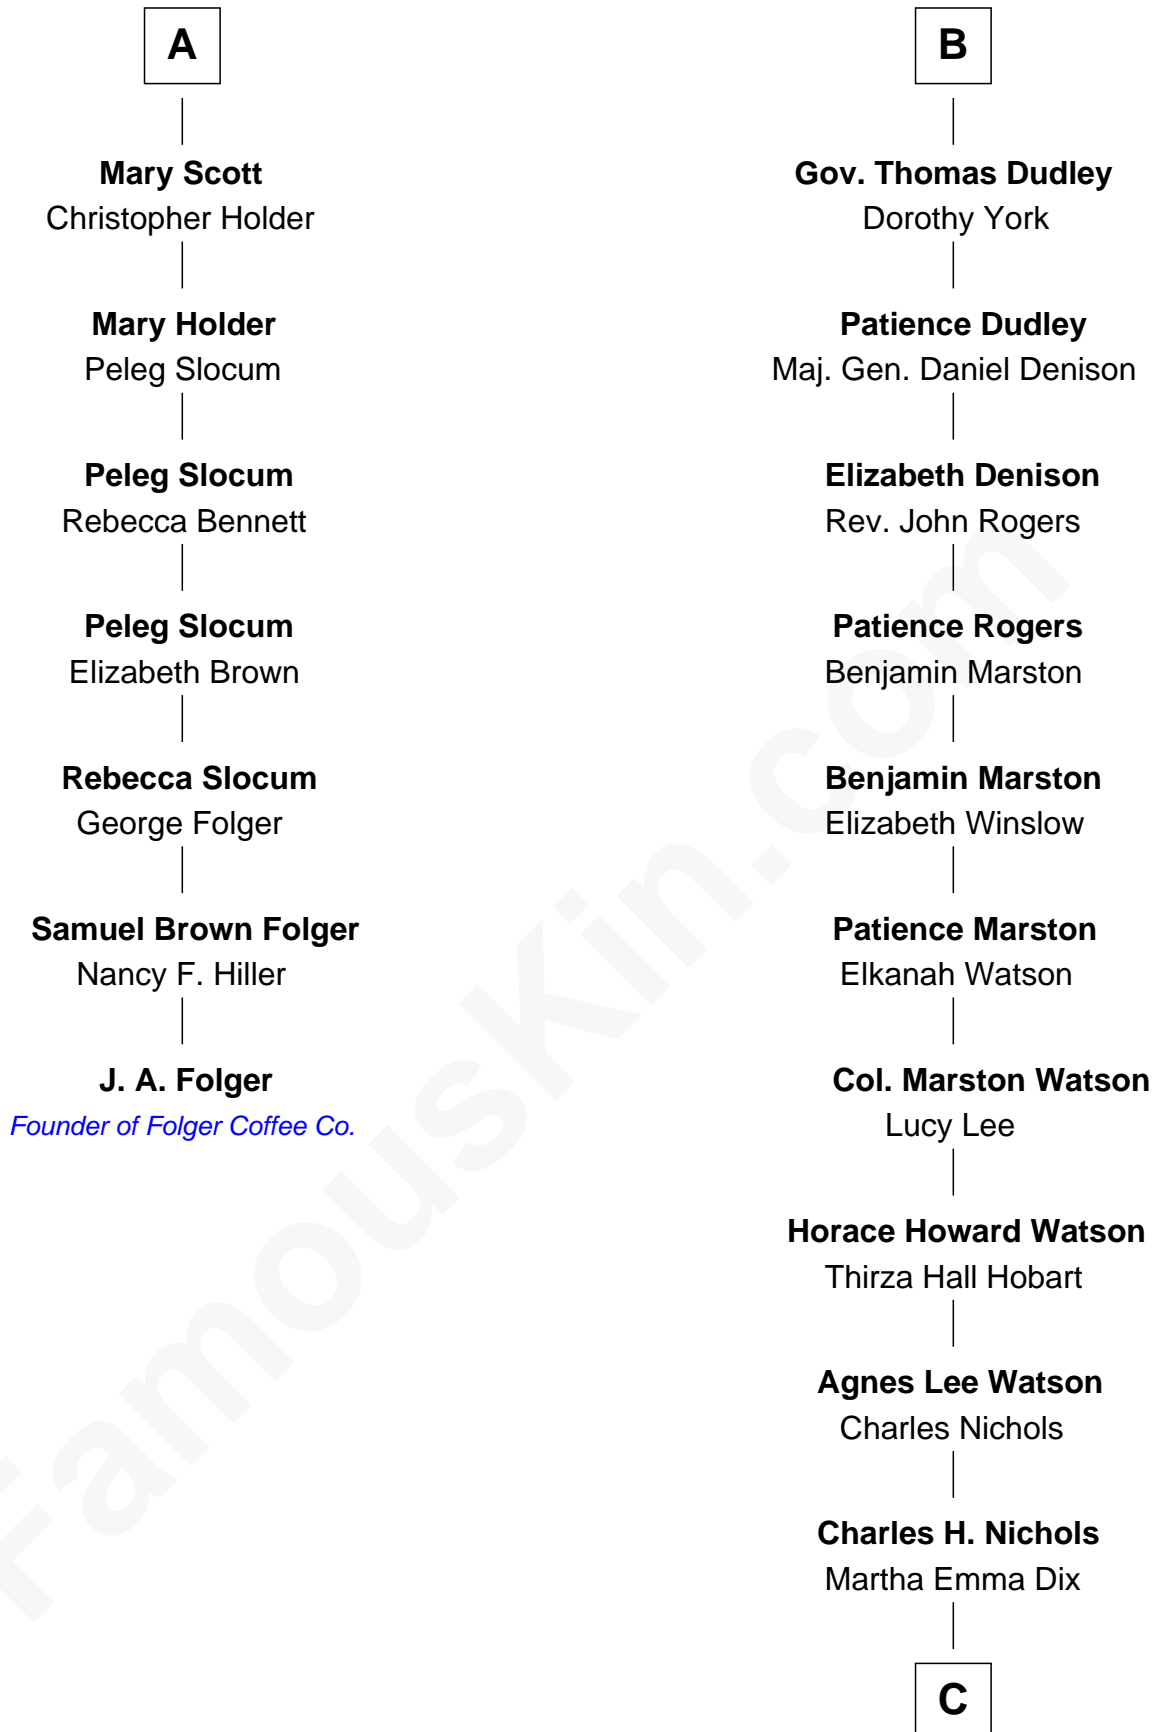

FamousKin.com Relationship Chart of

J. A. Folger

Founder of Folger Coffee Company

13th cousin 7 times removed of

John Cena

Movie Actor and WWE Pro Wrestler

Sir Walter Blount

Sancha de Ayala

Sir Thomas Blount

Margaret de Gresley

Sir Thomas Blount

Agnes Hawley

Anne Blount

William Marbury

Robert Marbury

Katherine Williamson

Sir John Sutton

Sir John Sutton

Elizabeth Berkeley

Sir Edmund Sutton

Joyce Tiptoft

Sir Edward Sutton

Cecily Willoughby

Sir John Sutton

Cecily Grey

Sir Henry Dudley

----- Ashton

Probable

Roger Dudley

Susanna Thorne

B

C