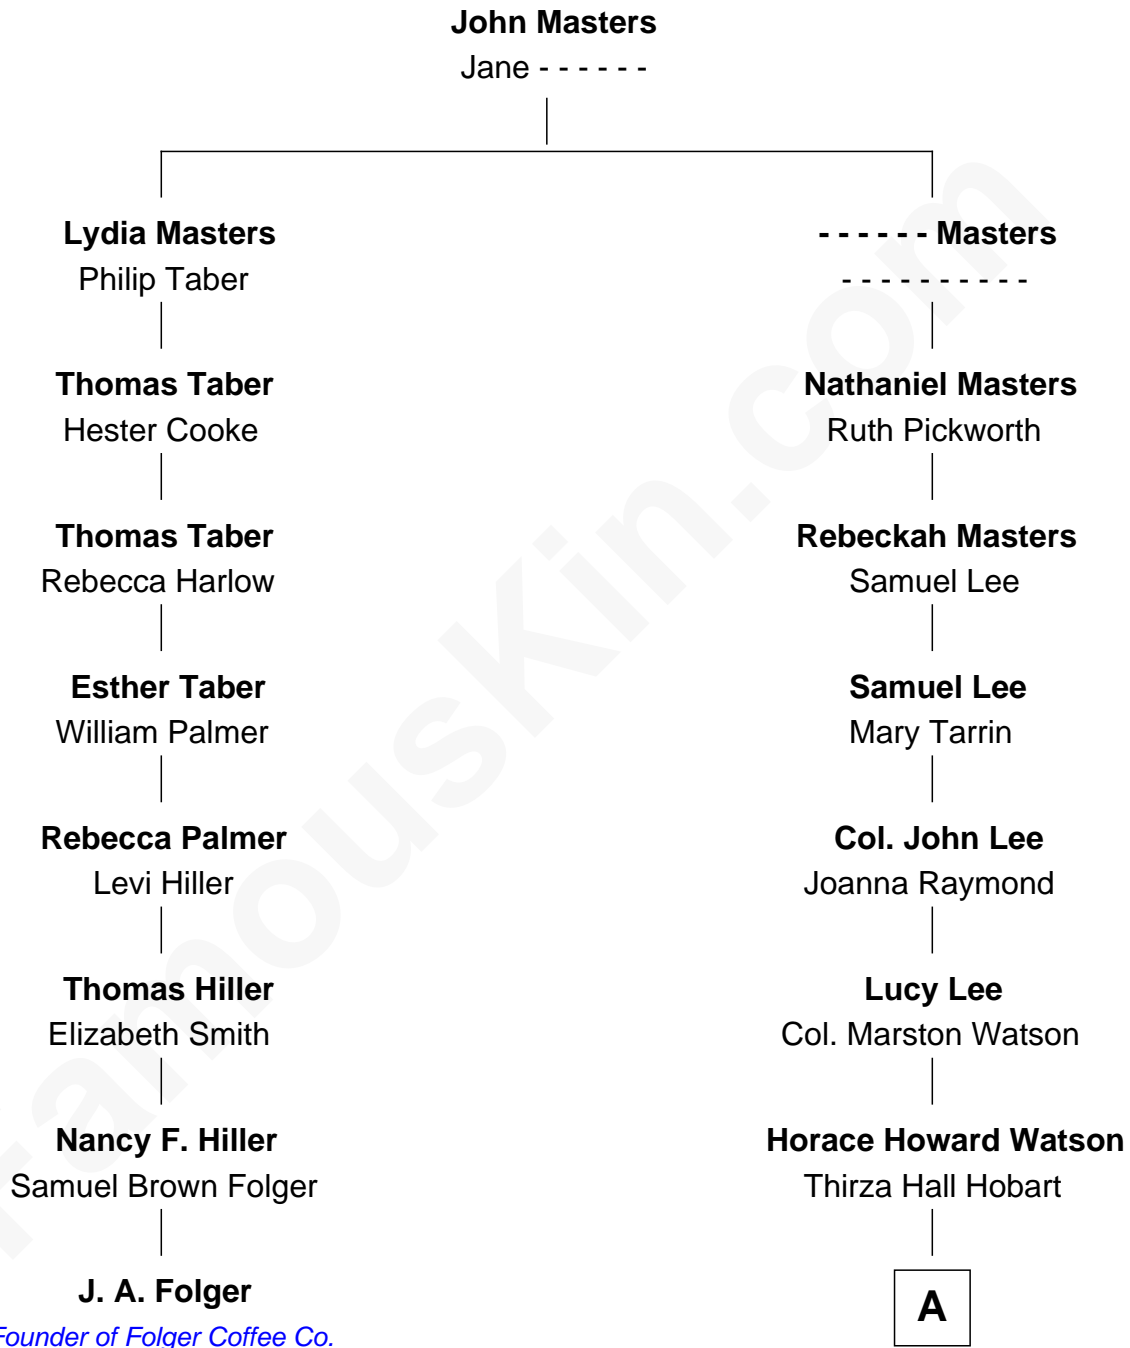

# FamousKin.com Relationship Chart of

**J. A. Folger**

*Founder of Folger Coffee Company*

7th cousin 5 times removed of

**John Cena**

*Movie Actor and WWE Pro Wrestler*

**A**

—  
**Agnes Lee Watson**

Charles Nichols

—  
**Charles H. Nichols**

Martha Emma Dix

—  
**Charles Nichols**

Julia Ellen Skelton

—  
**Natalie Nichols**

Ulysses John Lupien

—  
**Carol Frances Lupien**