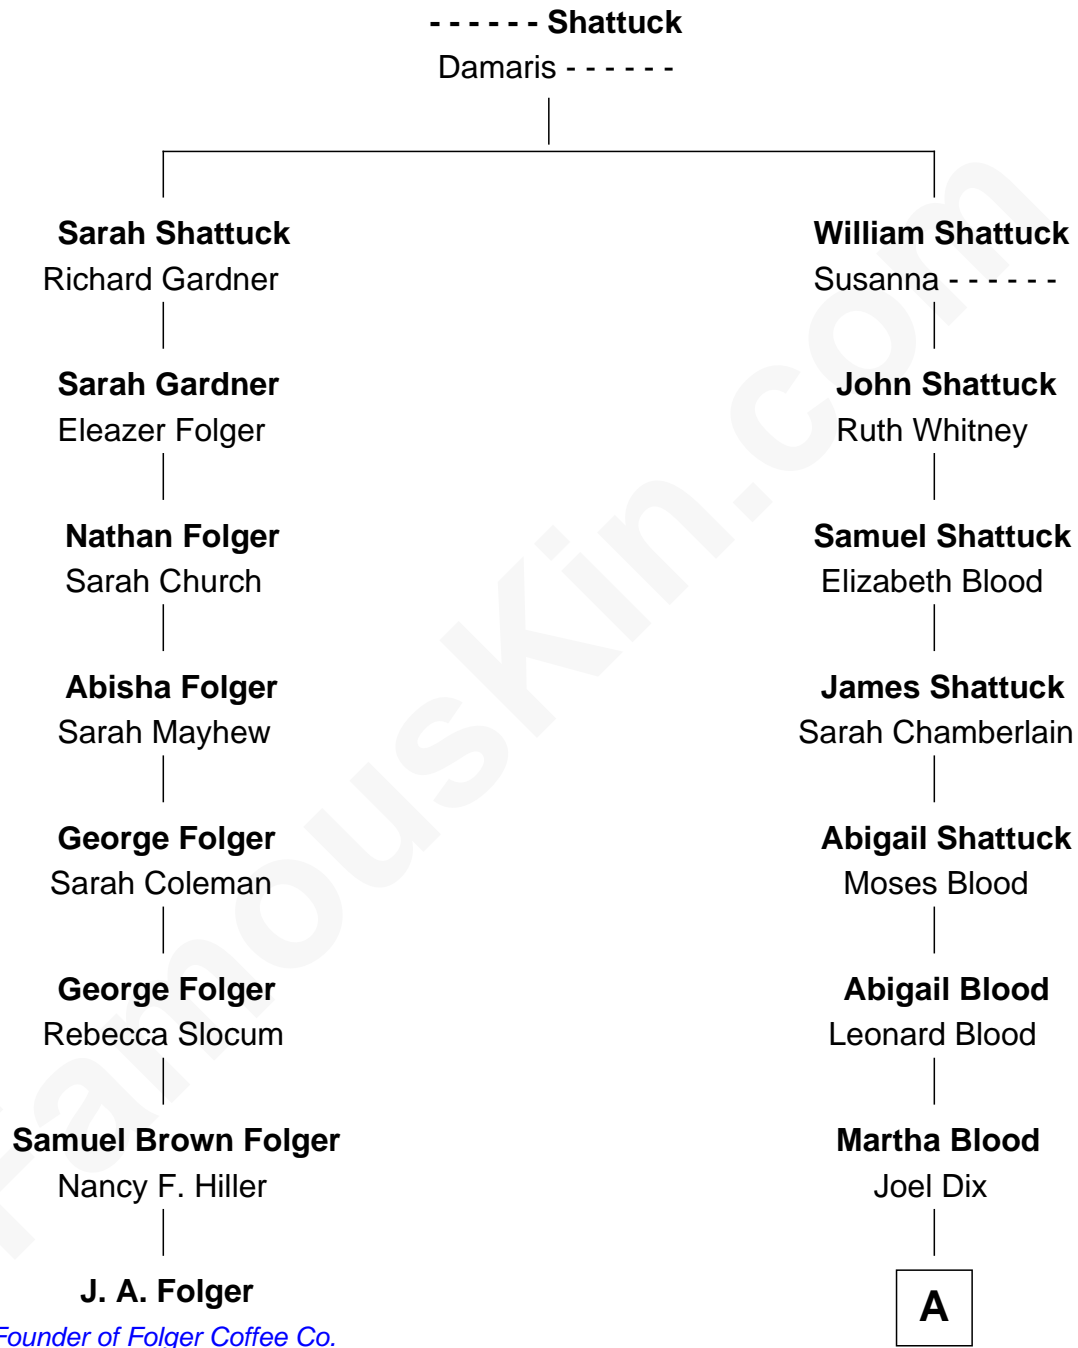

# FamousKin.com Relationship Chart of

**J. A. Folger**

*Founder of Folger Coffee Company*

7th cousin 4 times removed of

**John Cena**

*Movie Actor and WWE Pro Wrestler*

**A**

Martha Emma Dix

Charles H. Nichols

Charles Nichols

Julia Ellen Skelton

Natalie Nichols

Ulysses John Lupien

Carol Frances Lupien

John Joseph Cena

**John Cena**