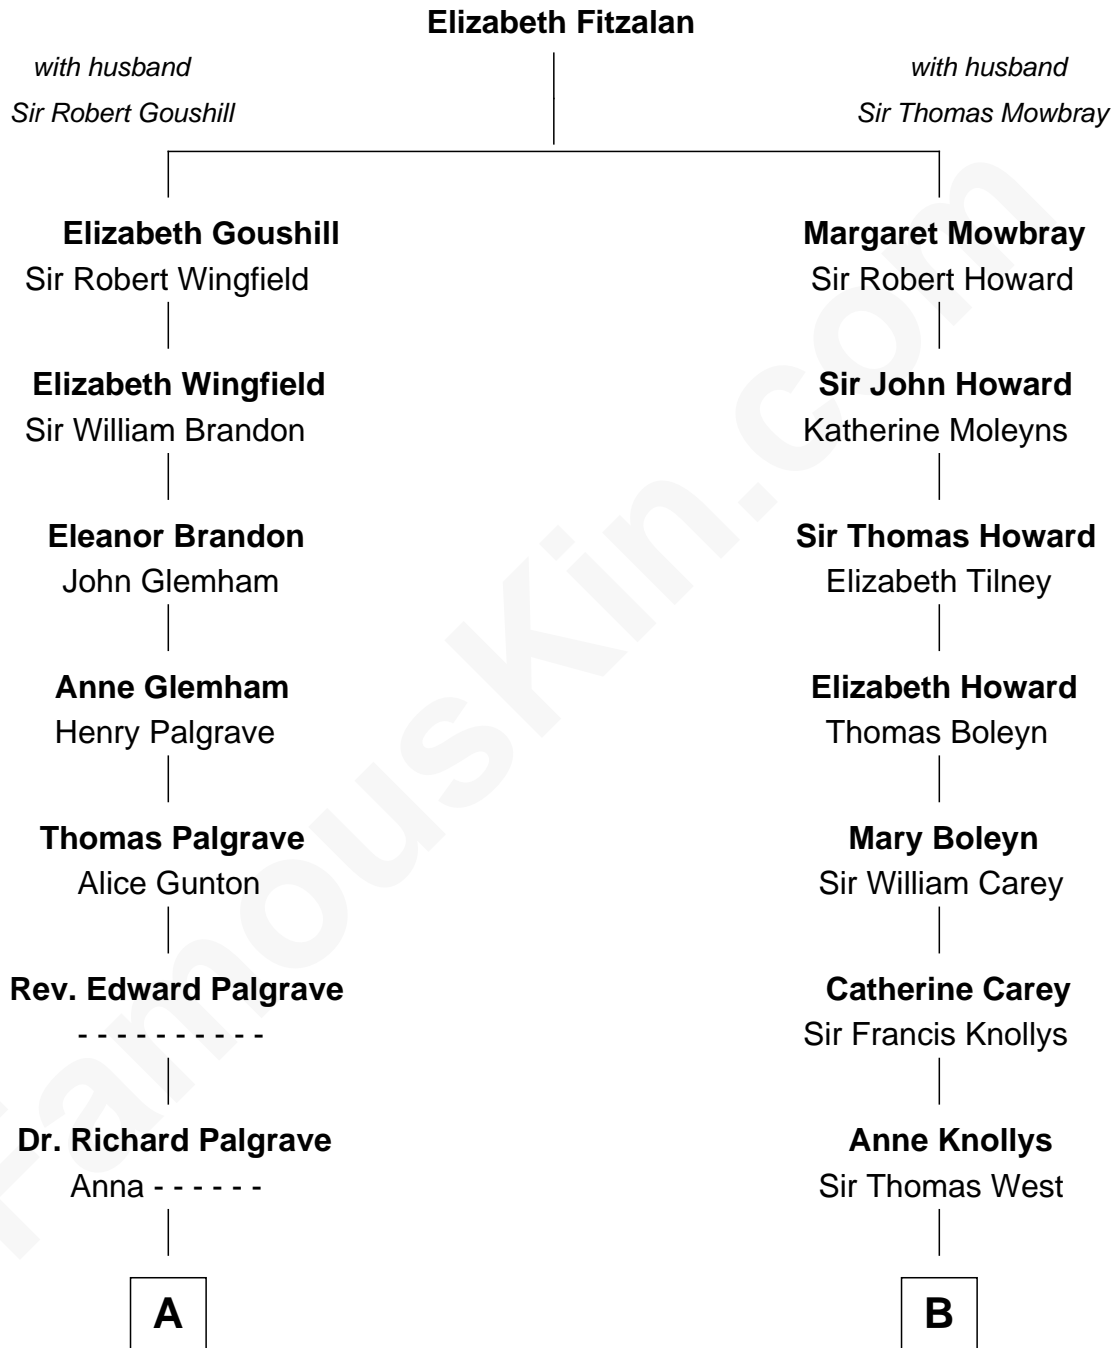

FamousKin.com Relationship Chart of

J. A. Folger

Founder of Folger Coffee Company

14th cousin 6 times removed of

John Cena

Movie Actor and WWE Pro Wrestler

C

Charles Nichols
Julia Ellen Skelton