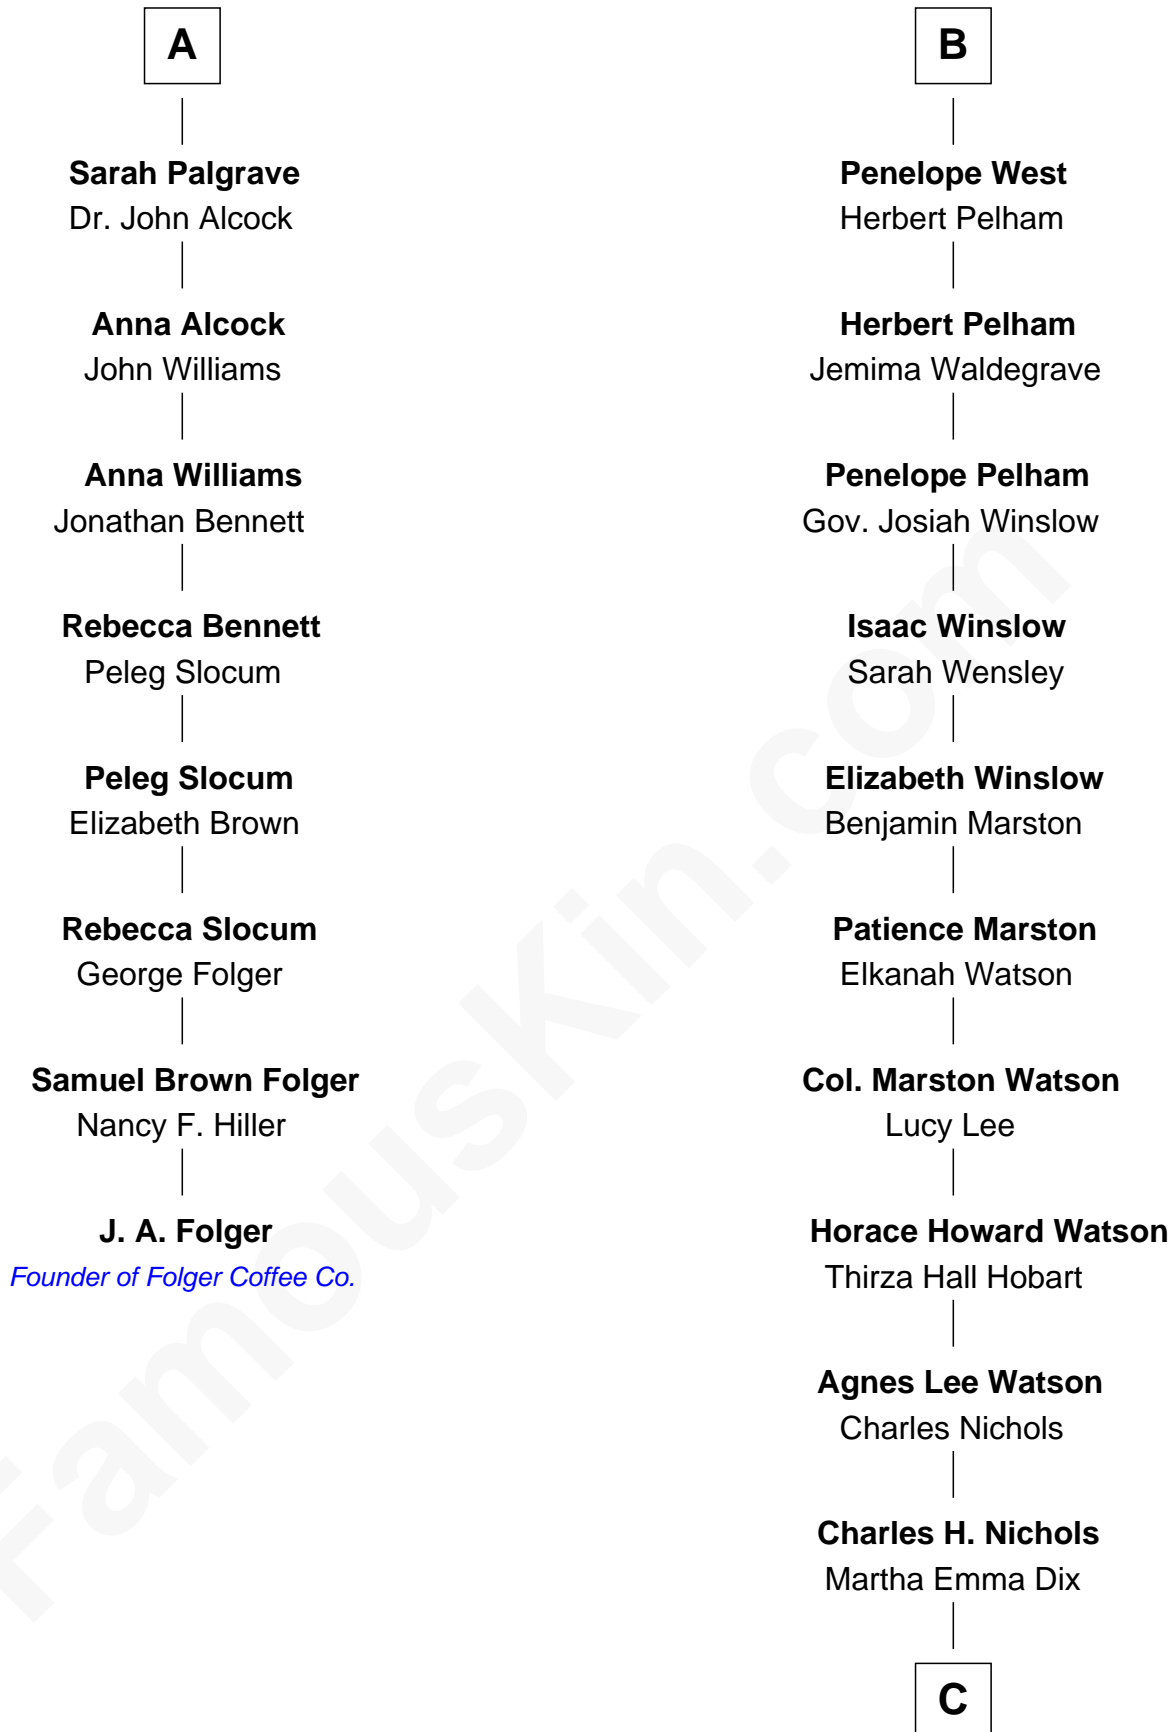

FamousKin.com Relationship Chart of

J. A. Folger

Founder of Folger Coffee Company

14th cousin 6 times removed of

John Cena

Movie Actor and WWE Pro Wrestler

C

Charles Nichols
Julia Ellen Skelton