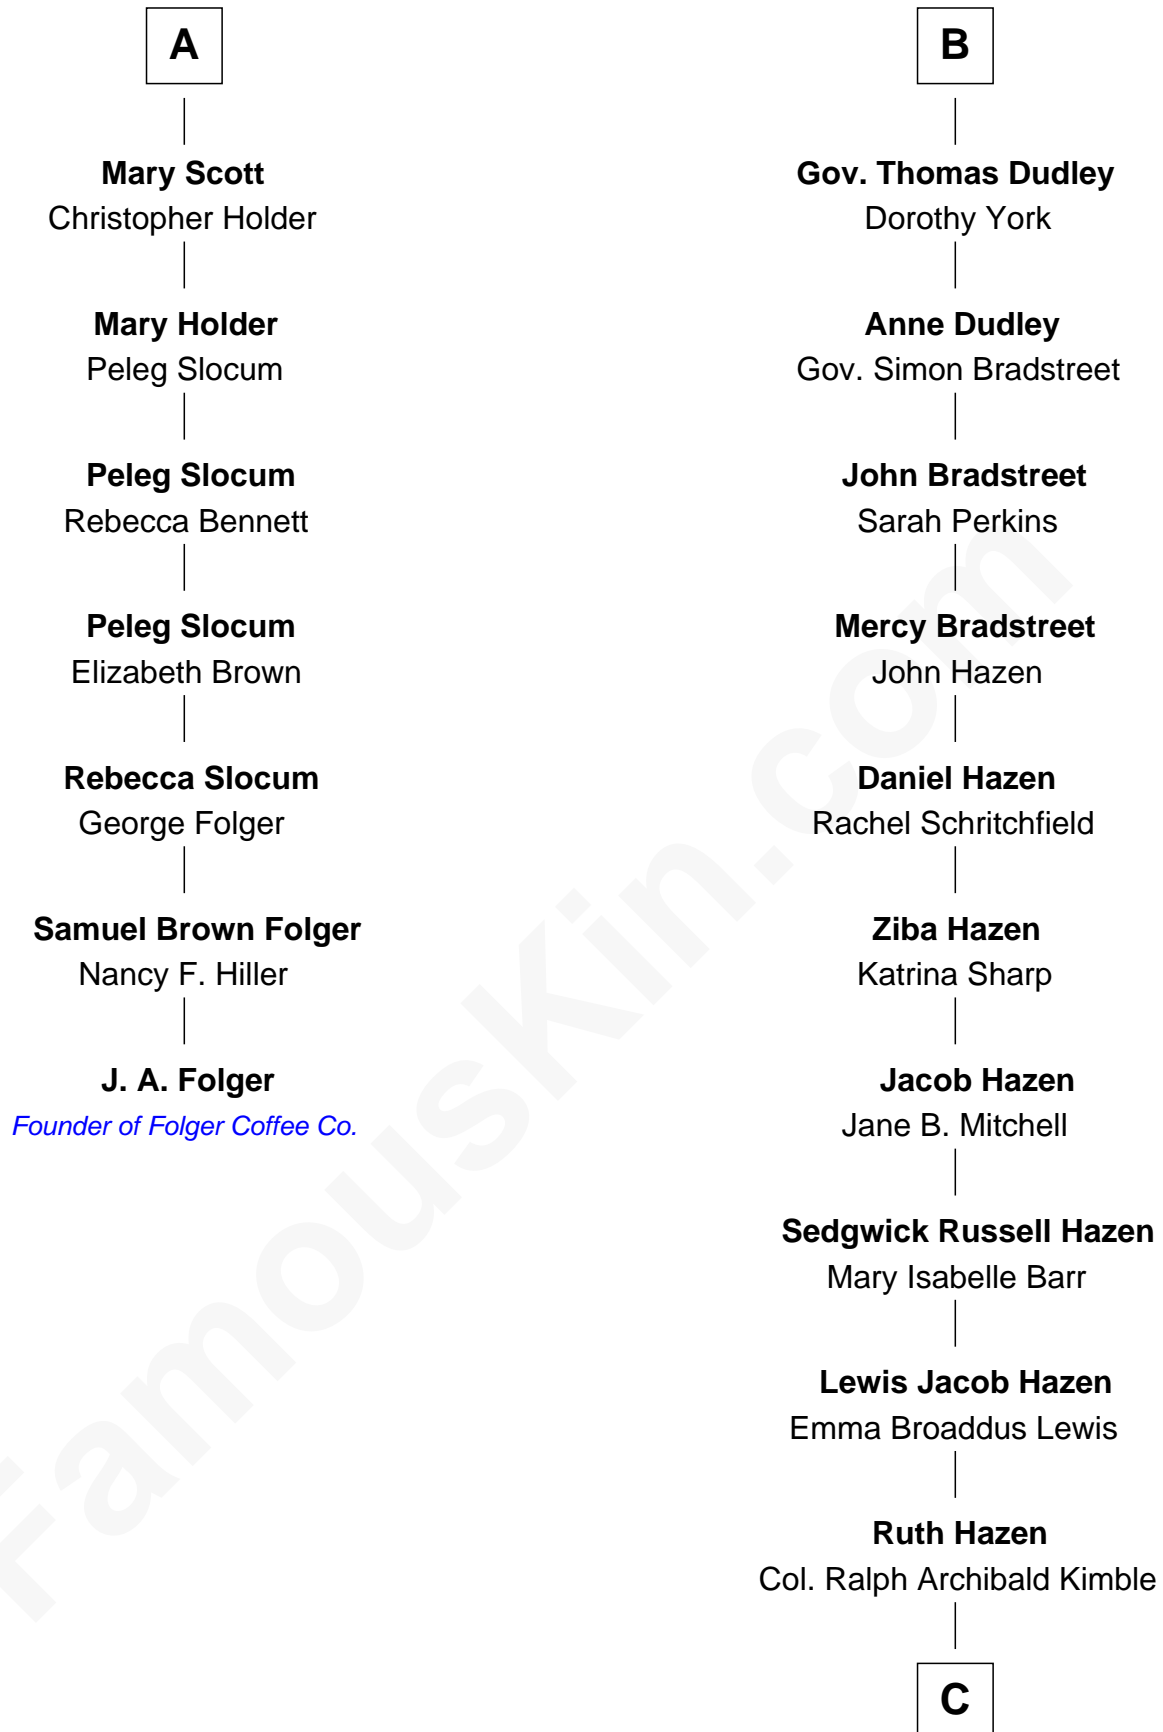

FamousKin.com Relationship Chart of

J. A. Folger

Founder of Folger Coffee Company

13th cousin 5 times removed of

J. K. Simmons

TV and Movie Actor

Sir Walter Blount

Sancha de Ayala

C

Patricia Kimble

Dr. Donald William Simmons

J. K. Simmons

TV and Movie Actor

FamousKin.com