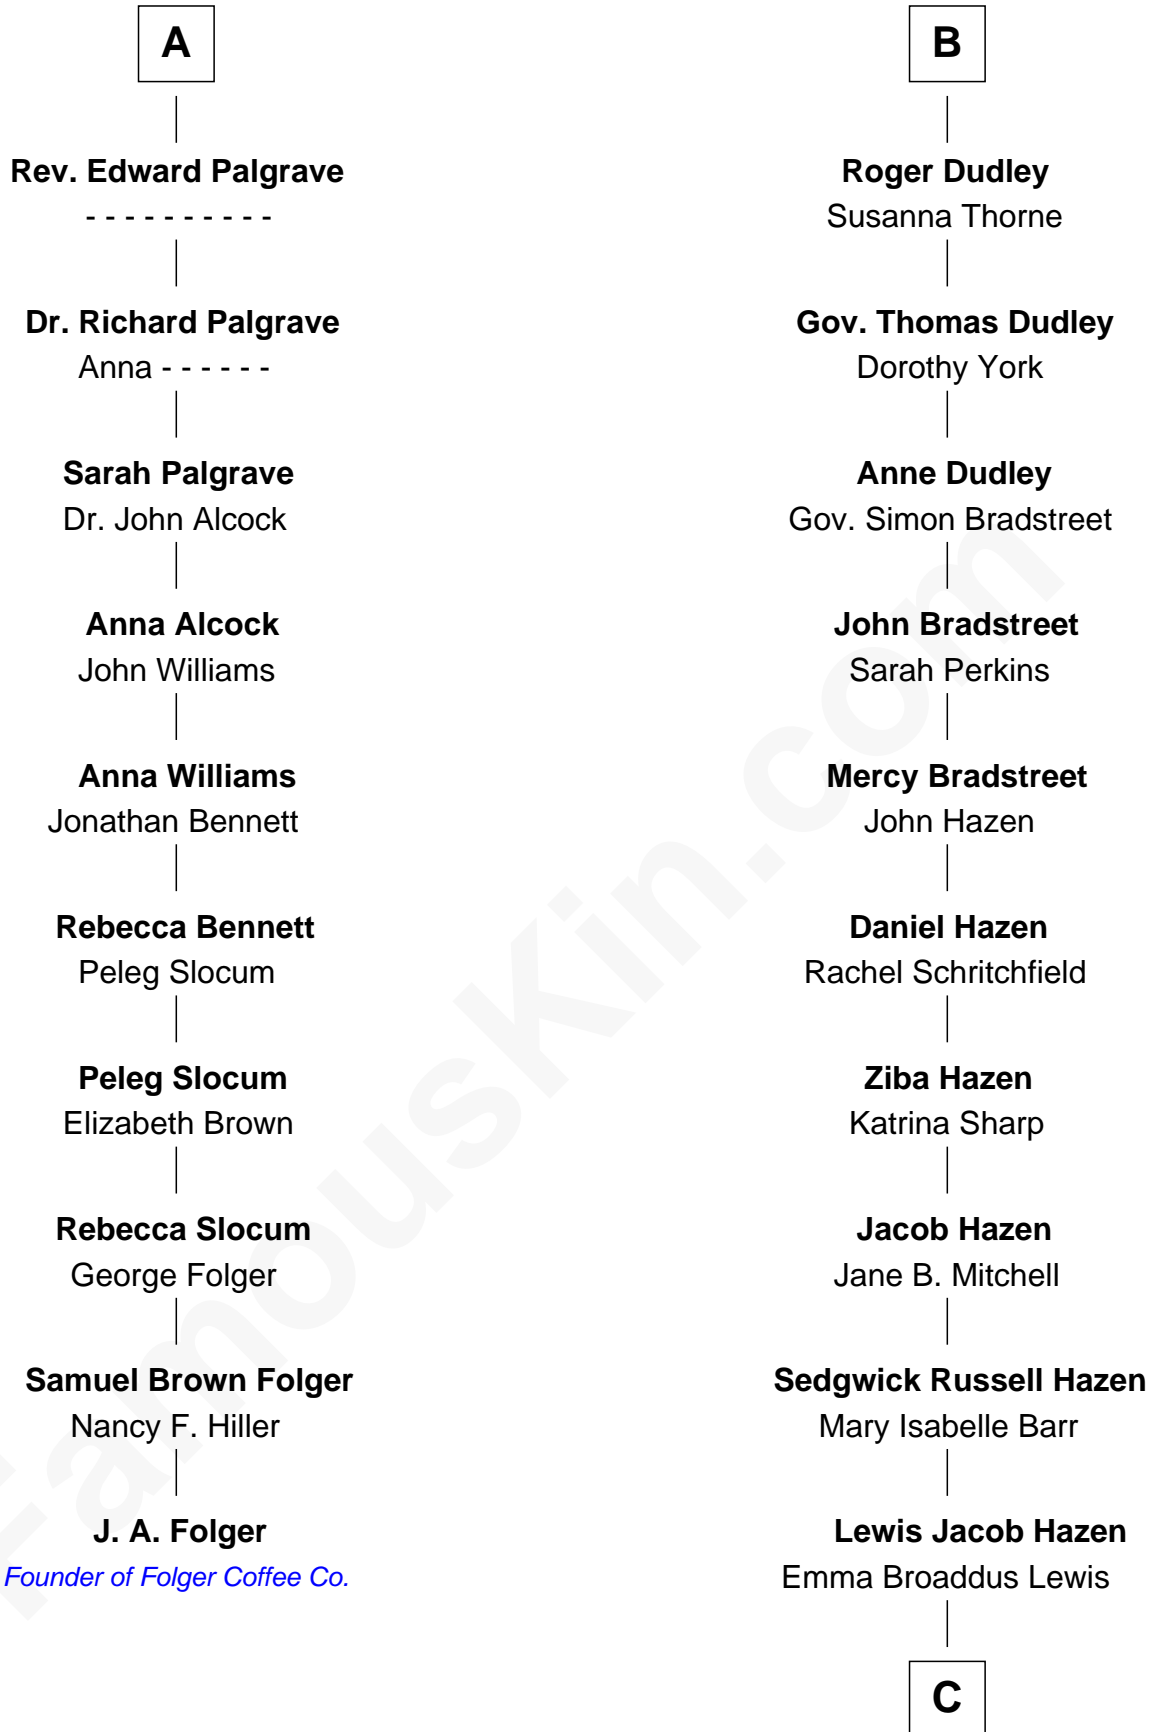

FamousKin.com Relationship Chart of

J. A. Folger

Founder of Folger Coffee Company

16th cousin 3 times removed of

J. K. Simmons

TV and Movie Actor

Richard Fitzalan
Eleanor Plantagenet

C

Ruth Hazen

Col. Ralph Archibald Kimble

Patricia Kimble

Dr. Donald William Simmons

J. K. Simmons

TV and Movie Actor

FamousKin.com