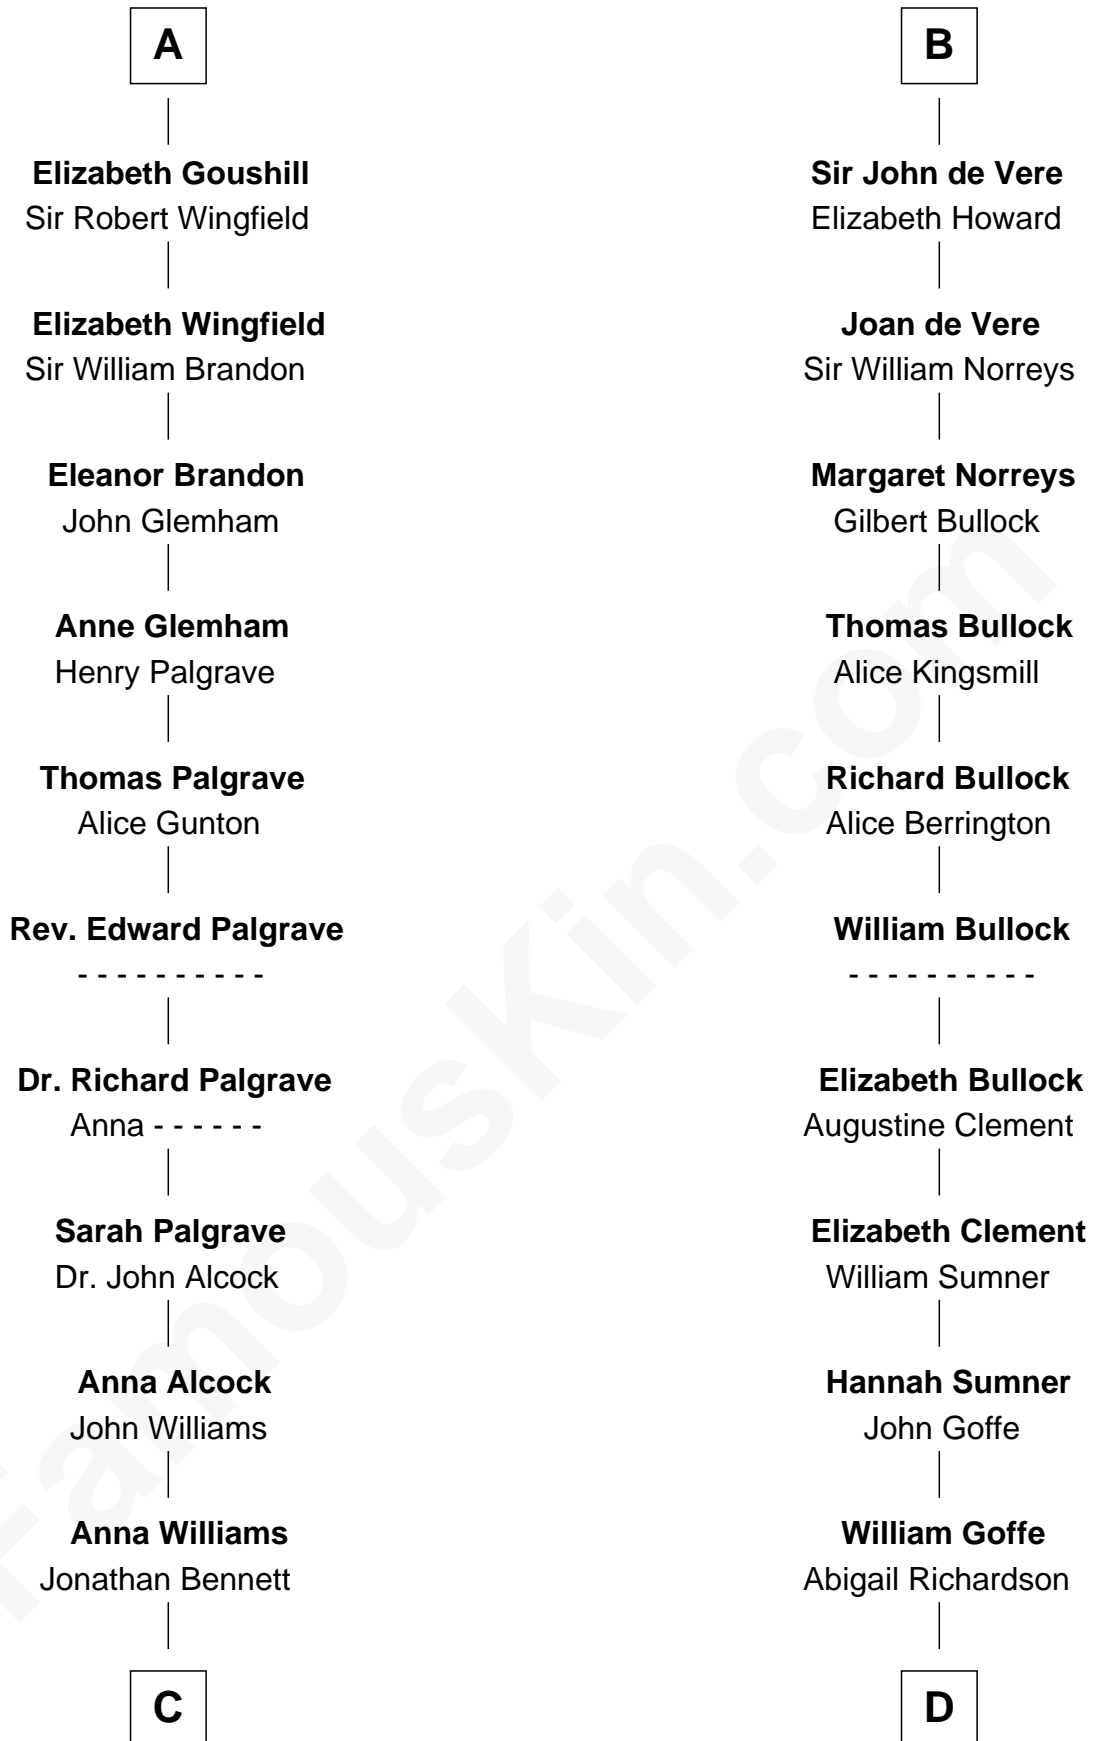

FamousKin.com Relationship Chart of

J. A. Folger

Founder of Folger Coffee Company

18th cousin 3 times removed of

Samuel Howard

Boston Tea Party Participant

Henry II, King of England

with wife
Eleanor of Aquitaine

not married
Ida de Tony

John, King of England
Isabelle of Angoulême

Sir William Longespee
Ela of Salisbury

Henry III, King of England
Eleanor of Provence

Ida Longespee
Sir Walter FitzRobert

Edmund Plantagenet
Blanche of Artois

Sir Robert FitzWalter
Eleanor de Ferrers

Henry Plantagenet
Maud de Chaworth

Sir Robert FitzWalter
Joan de Multon

Eleanor Plantagenet
Richard Fitzalan

Sir John FitzWalter
Eleanor de Percy

Sir Richard Fitzalan
Elizabeth de Bohun

Alice FitzWalter
Aubrey de Vere

Elizabeth Fitzalan
Sir Robert Goushill

Sir Richard de Vere
Alice Sergeaux

A

B

C

Rebecca Bennett

Peleg Slocum