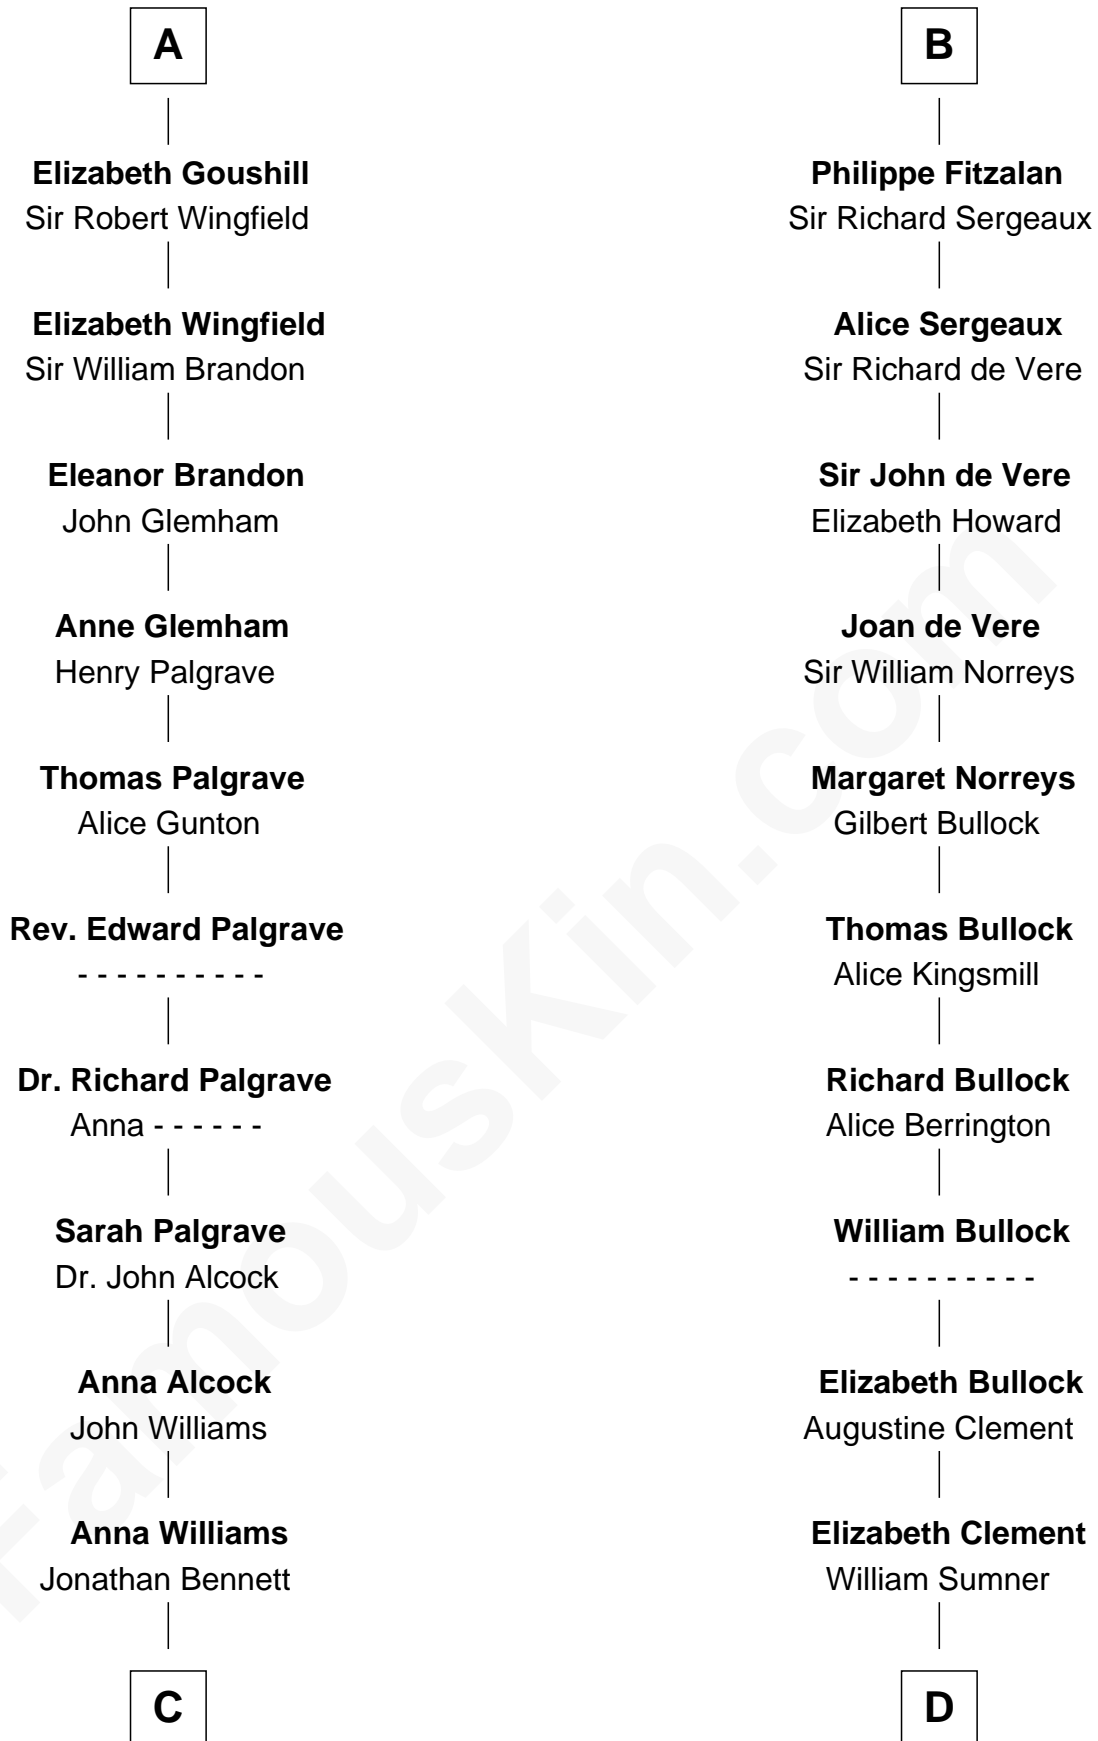

FamousKin.com

Relationship Chart of

J. A. Folger

Founder of Folger Coffee Company

20th cousin 1 time removed of

Samuel Howard

Boston Tea Party Participant

C

Rebecca Bennett

Peleg Slocum

Peleg Slocum

Elizabeth Brown

Rebecca Slocum

George Folger

Samuel Brown Folger

Nancy F. Hiller