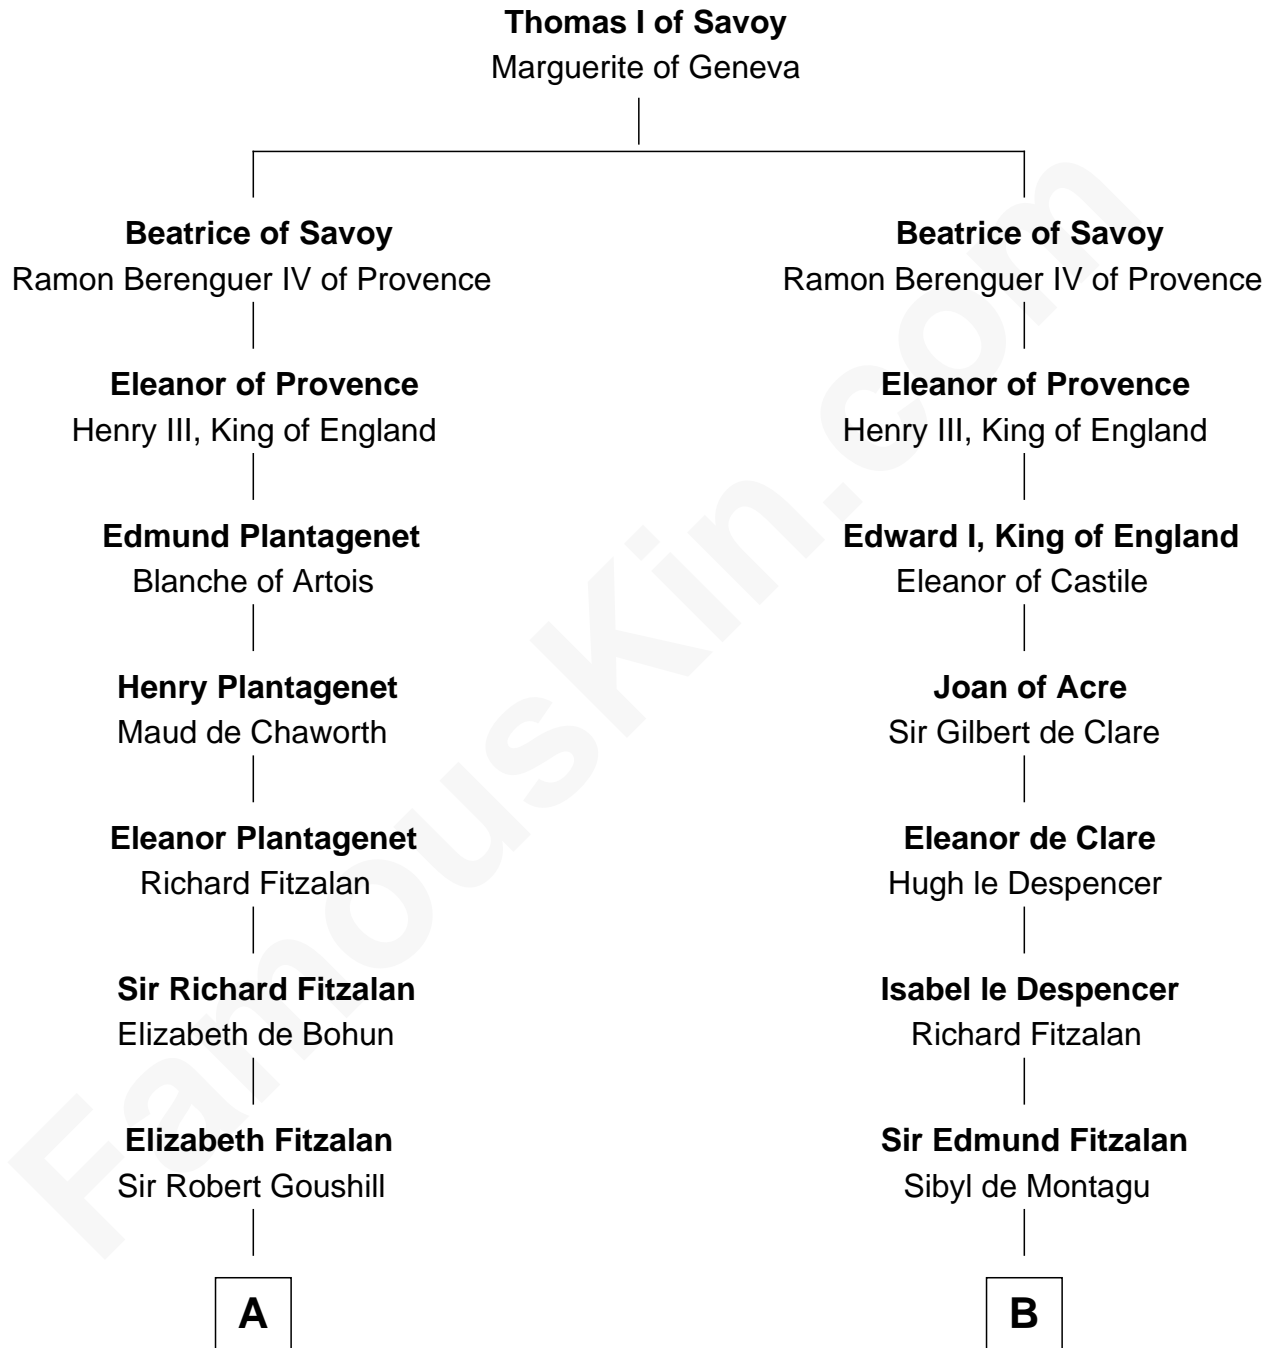

FamousKin.com

Relationship Chart of

J. A. Folger

Founder of Folger Coffee Company

20th cousin 1 time removed of

Samuel Howard

Boston Tea Party Participant

C

Rebecca Bennett

Peleg Slocum

Peleg Slocum

Elizabeth Brown

Rebecca Slocum

George Folger

Samuel Brown Folger

Nancy F. Hiller

Ebenezer Howard

Samuel Howard

Boston Tea Party Participant

FamousKin.com