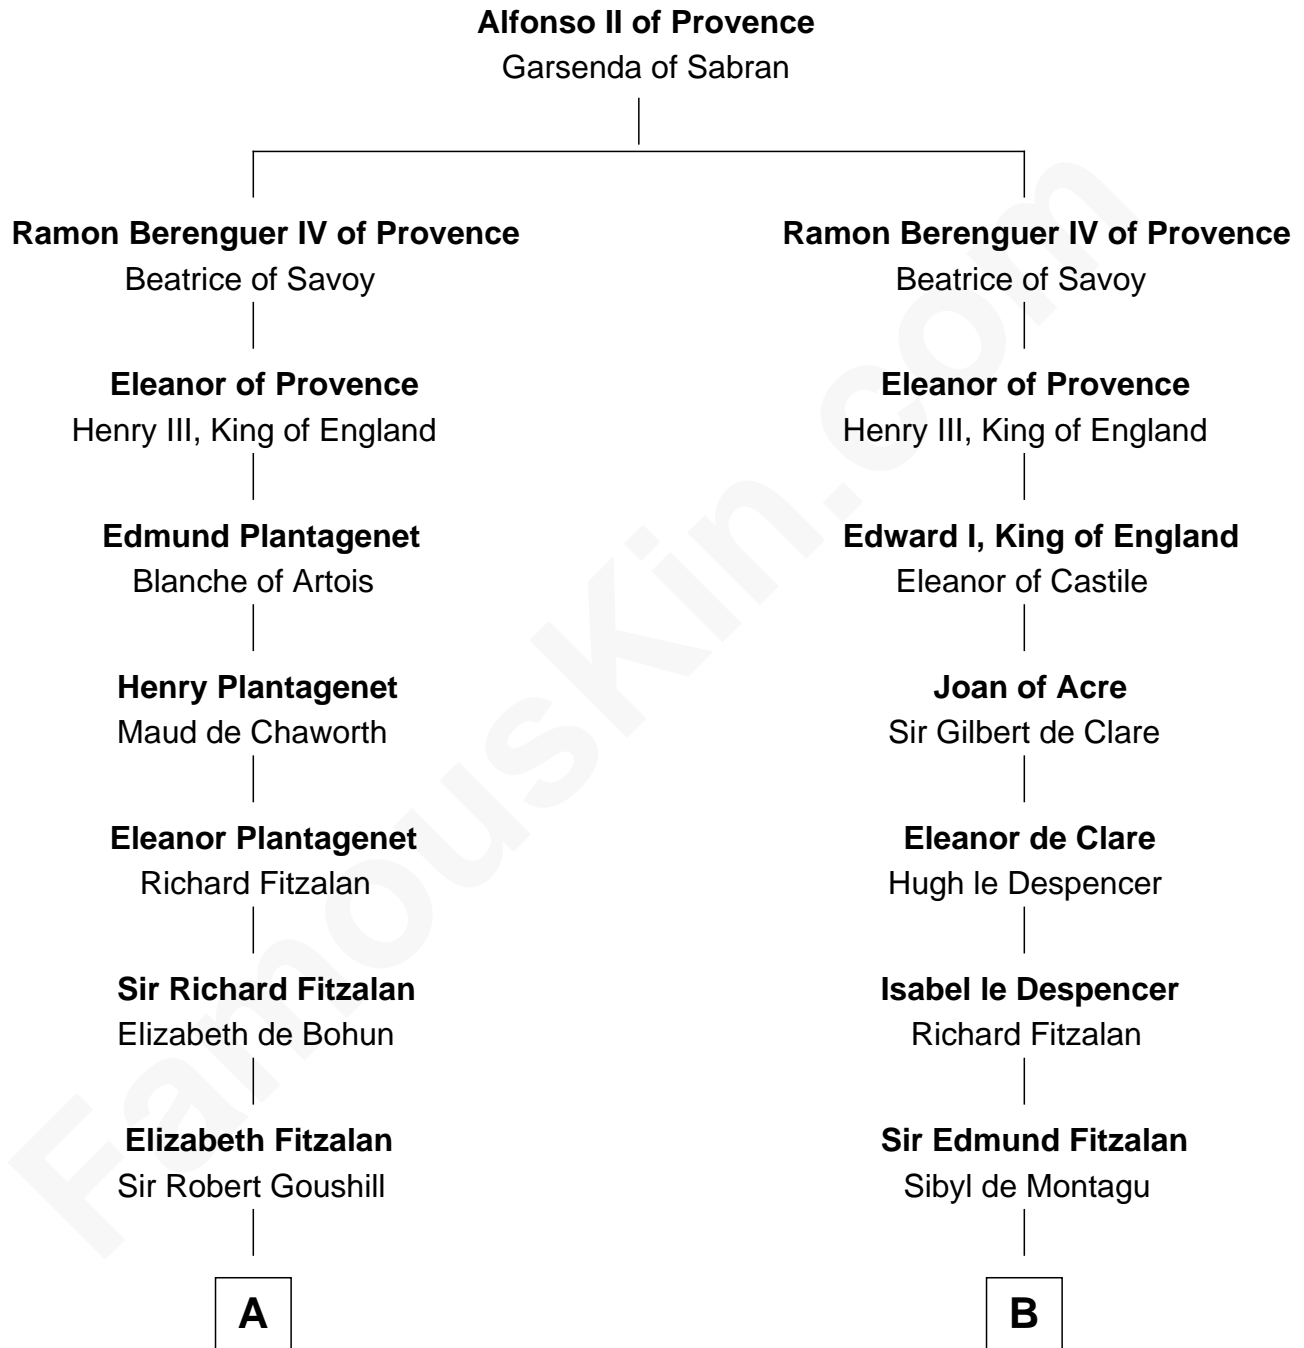

## Relationship Chart of

**J. A. Folger**

*Founder of Folger Coffee Company*

20th cousin 1 time removed of

**Samuel Howard**

*Boston Tea Party Participant*

**C**

**Rebecca Bennett**