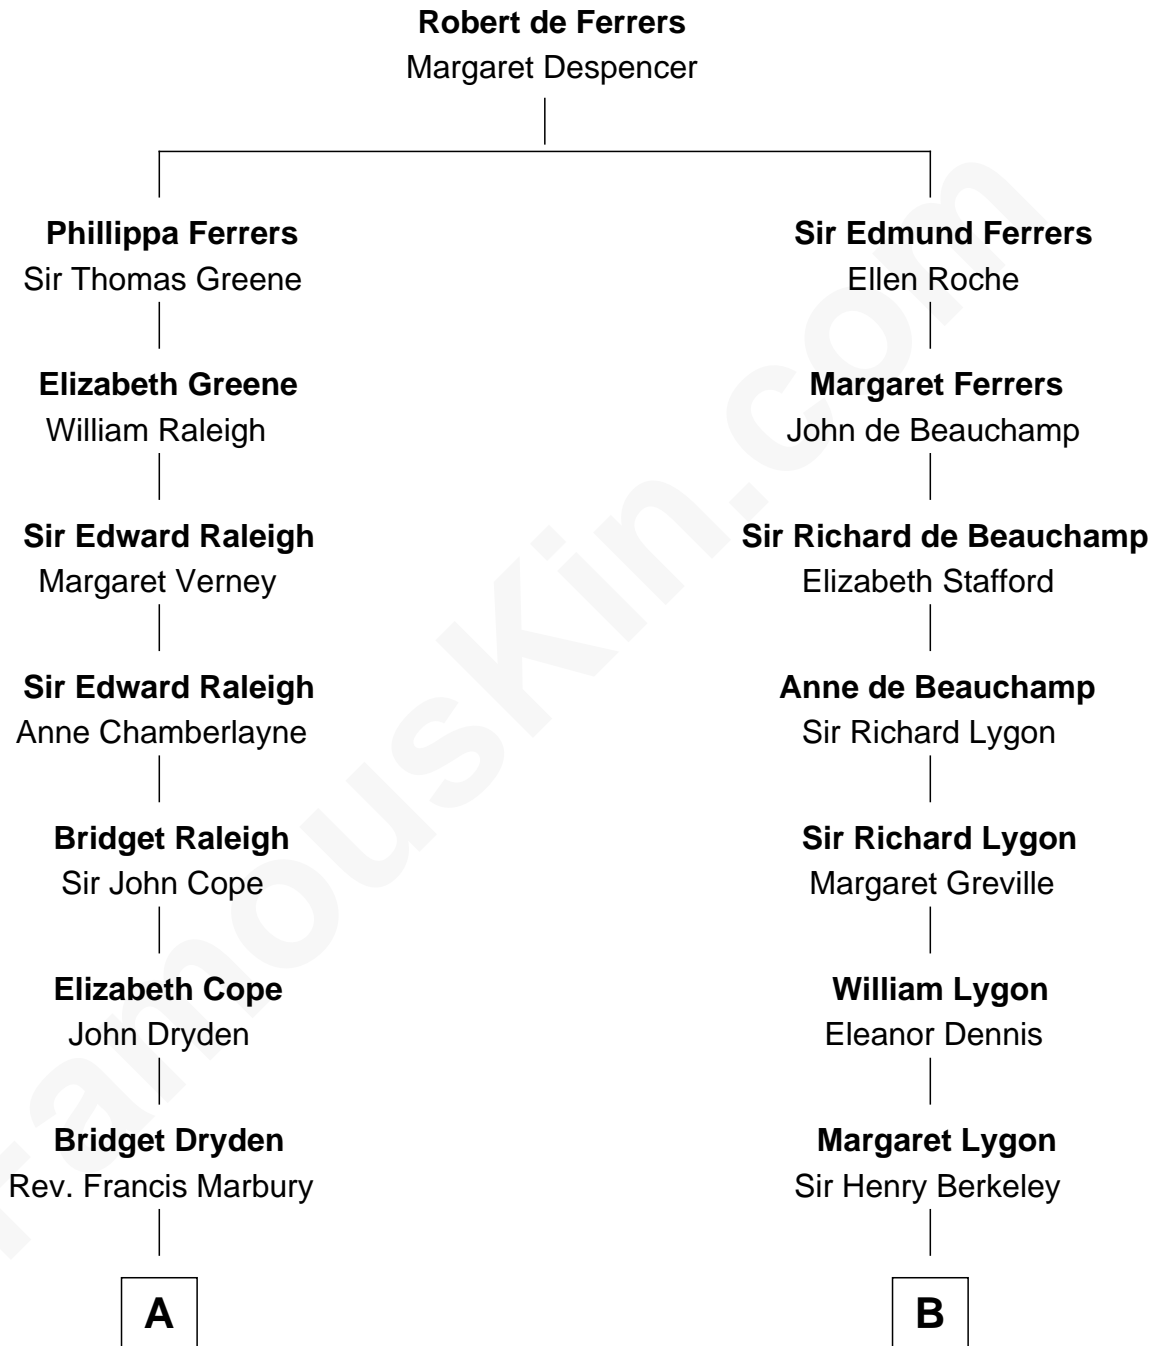

FamousKin.com

Relationship Chart of

J. A. Folger

Founder of Folger Coffee Company

14th cousin 6 times removed of

Cara Delevingne

Fashion Model and Movie Actress

C

Anne Margaret Faudel-Phillips

John Vincent Sheffield

Jane Armyne Sheffield

Sir Jocelyn Edward Greville Stevens

Pandora Anne Stevens

Charles Hamar Delevingne

Cara Delevingne

Model and Actress