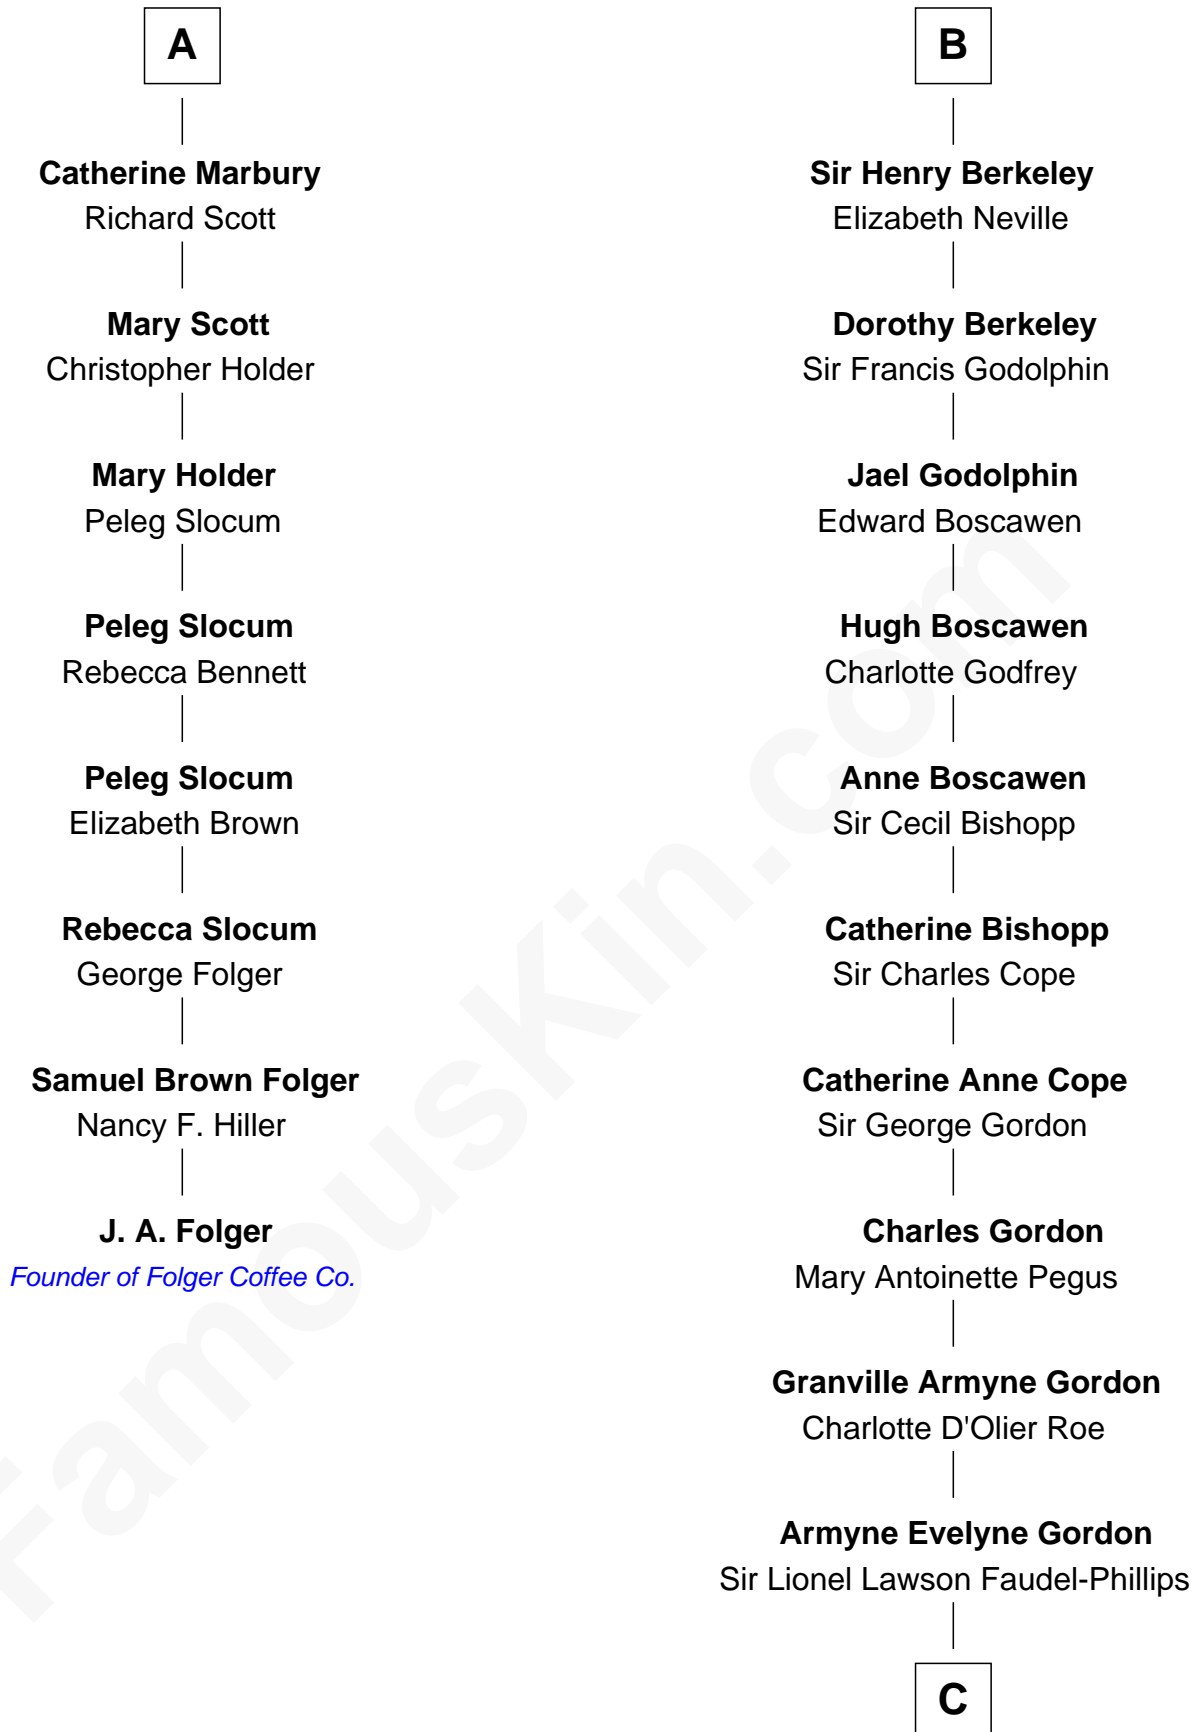

FamousKin.com

Relationship Chart of

J. A. Folger

Founder of Folger Coffee Company

14th cousin 6 times removed of

Cara Delevingne

Fashion Model and Movie Actress

C

Anne Margaret Faudel-Phillips

John Vincent Sheffield

Jane Armyne Sheffield

Sir Jocelyn Edward Greville Stevens

Pandora Anne Stevens

Charles Hamar Delevingne

Cara Delevingne

Model and Actress