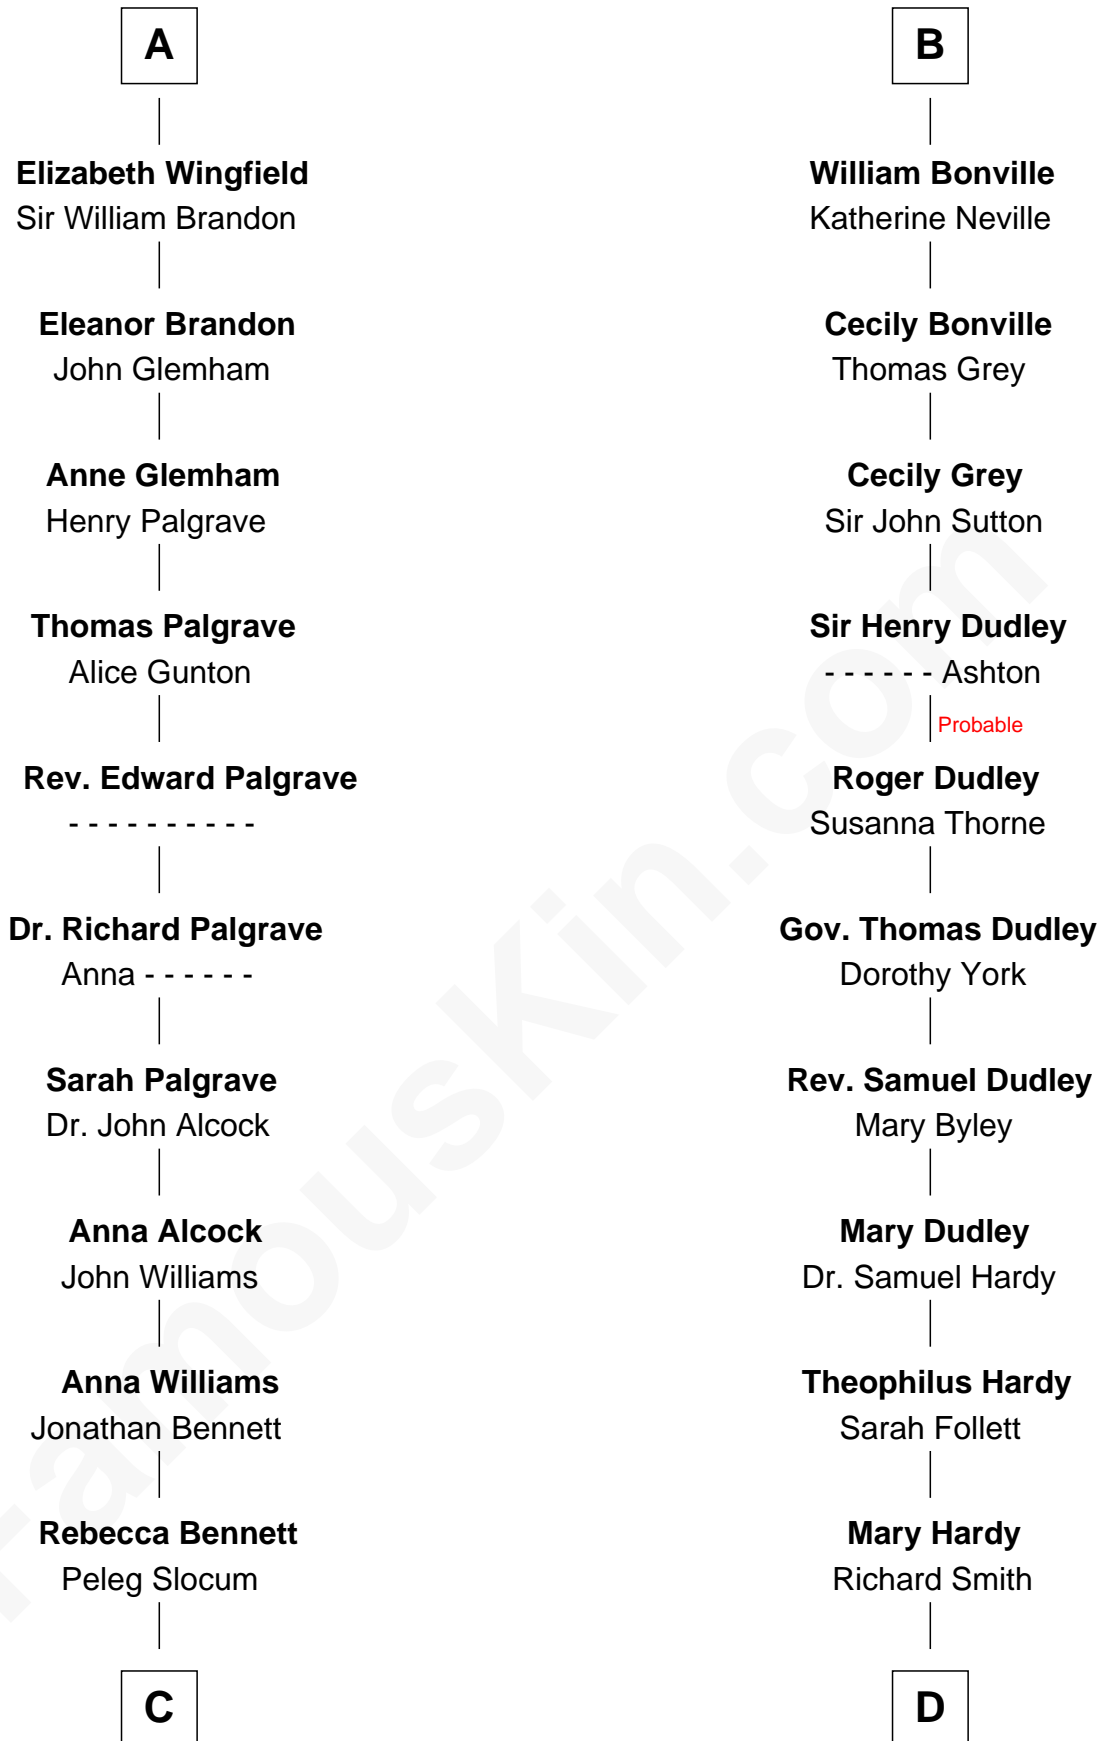

FamousKin.com

Relationship Chart of

J. A. Folger

Founder of Folger Coffee Company

20th cousin 1 time removed of

Dr. H. H. Holmes

Serial Killer aka "Devil in the White City"

Sir Humphrey de Bohun

Eleanor de Bohun

Sir John de Verdun

Maud de Verdun

Sir John de Grey

Sir Roger de Grey

Elizabeth de Hastings

Sir Reynold de Grey

Eleanor le Strange

Sir Reynold Grey

Margaret de Ros

Margaret Grey

Sir William Bonville

William Bonville

Elizabeth Harington

B

C

Levi Horton Mudgett
Theodate Page Price

Dr. H. H. Holmes
Serial Killer Dr. H. H. Holmes