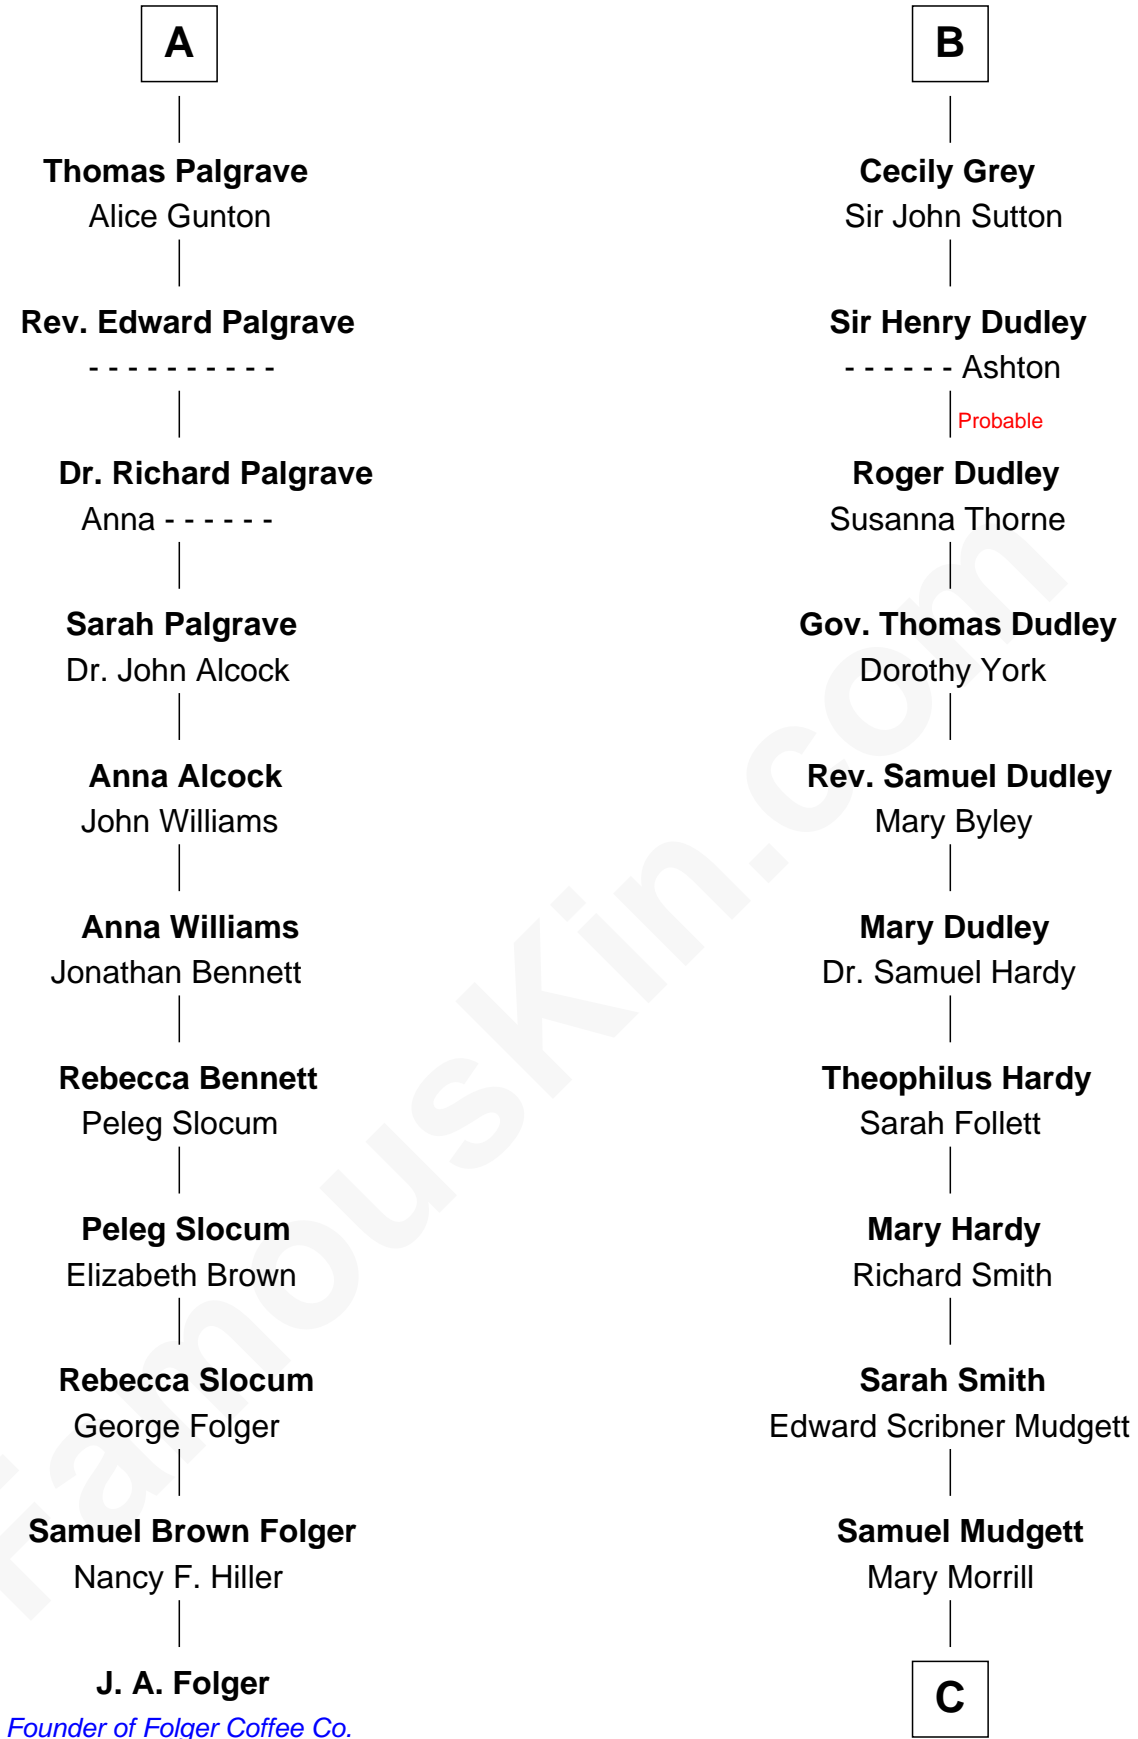

FamousKin.com Relationship Chart of

J. A. Folger

Founder of Folger Coffee Company

17th cousin 2 times removed of

Dr. H. H. Holmes

Serial Killer aka "Devil in the White City"

Bartholomew de Badlesmere

Margaret de Clare

Sir William de Ros

Thomas de Ros

Beatrice de Stafford

Margaret de Ros

Sir Reynold Grey

Margaret Grey

Sir William Bonville

William Bonville

Elizabeth Harington

William Bonville

Katherine Neville

Cecily Bonville

Thomas Grey

B

C

—
Scribner Mudgett

Nancy Prescott

—
Levi Horton Mudgett

Theodate Page Price

—
Dr. H. H. Holmes

Serial Killer Dr. H. H. Holmes

FamousKin.com