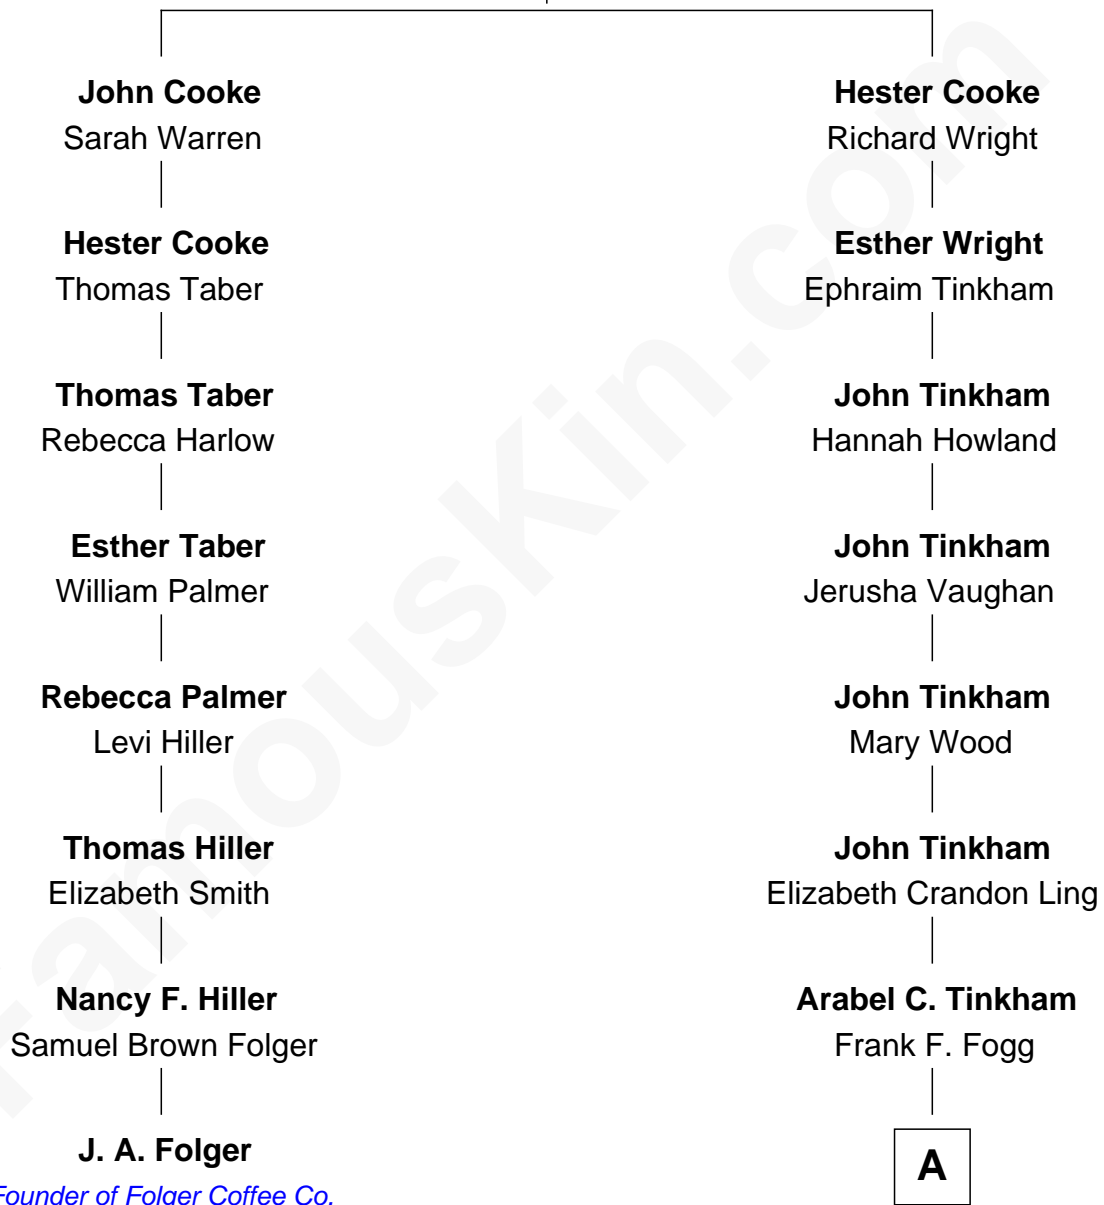

# FamousKin.com Relationship Chart of

**J. A. Folger**

*Founder of Folger Coffee Company*

7th cousin 3 times removed of

**Scott Foley**

*TV, Stage and Movie Actor*

**Francis Cooke**  
Hester le Mahieu

**A**