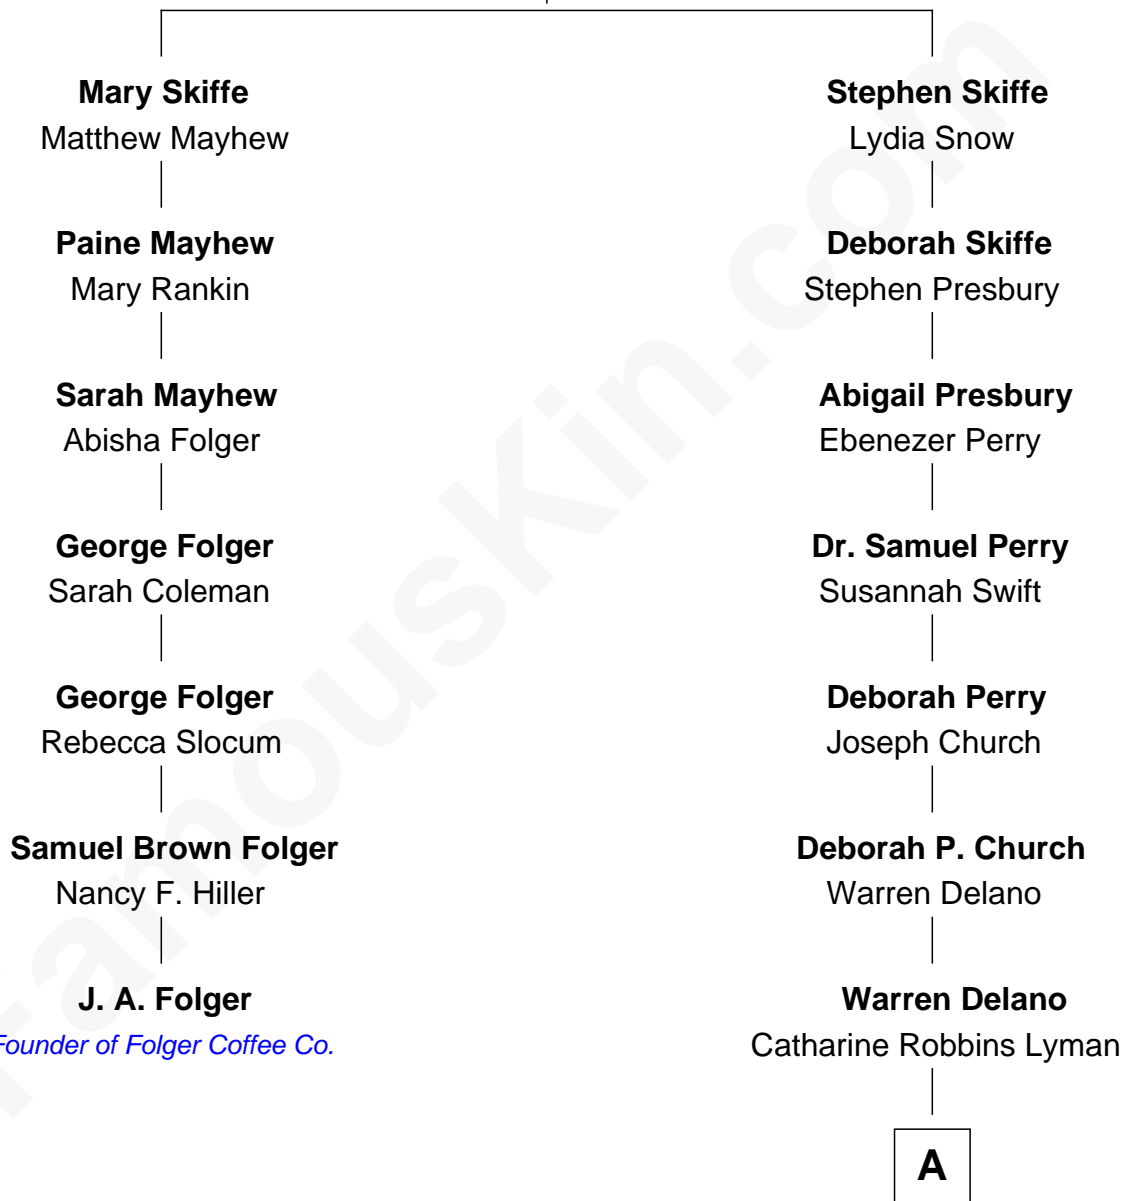

FamousKin.com Relationship Chart of

J. A. Folger

Founder of Folger Coffee Company

6th cousin 2 times removed of

Franklin D. Roosevelt

32nd U.S. President

James Skeffe

Mary - - - - -

A

|
Sara Delano
James Roosevelt

|
Franklin D. Roosevelt
32nd U.S. President

FamousKin.com