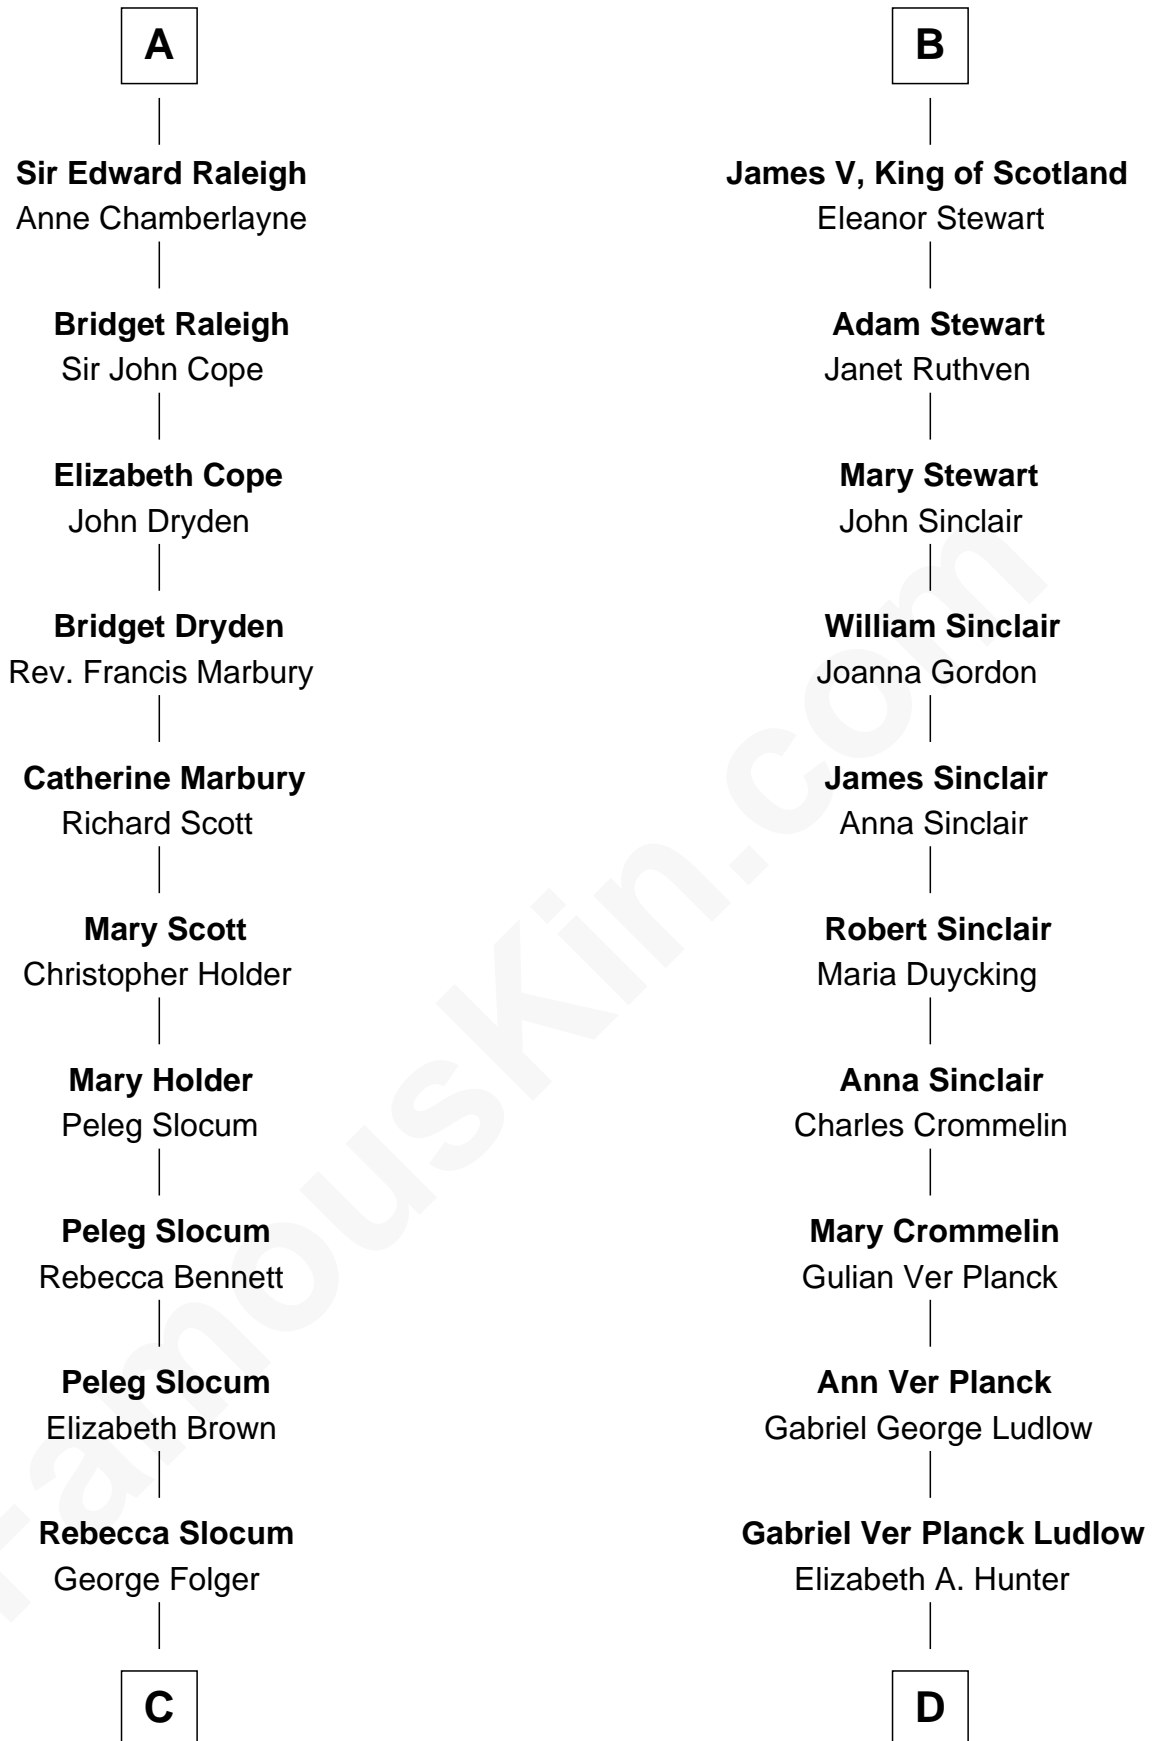

FamousKin.com

Relationship Chart of

J. A. Folger

Founder of Folger Coffee Company

18th cousin 2 times removed of

Eleanor Roosevelt

First Lady of President Franklin D. Roosevelt

Sir Hugh I de Audley

Iseult de Mortimer

C

Samuel Brown Folger

Nancy F. Hiller

J. A. Folger

Founder of Folger Coffee Co.

D

Dr. Edward Hunter Ludlow

Elizabeth Livingston

Mary Livingston Ludlow

Valentine Gill Hall

Anna Rebecca Hall

Elliott Roosevelt

Eleanor Roosevelt

First Lady of Franklin Roosevelt

FamousKin.com