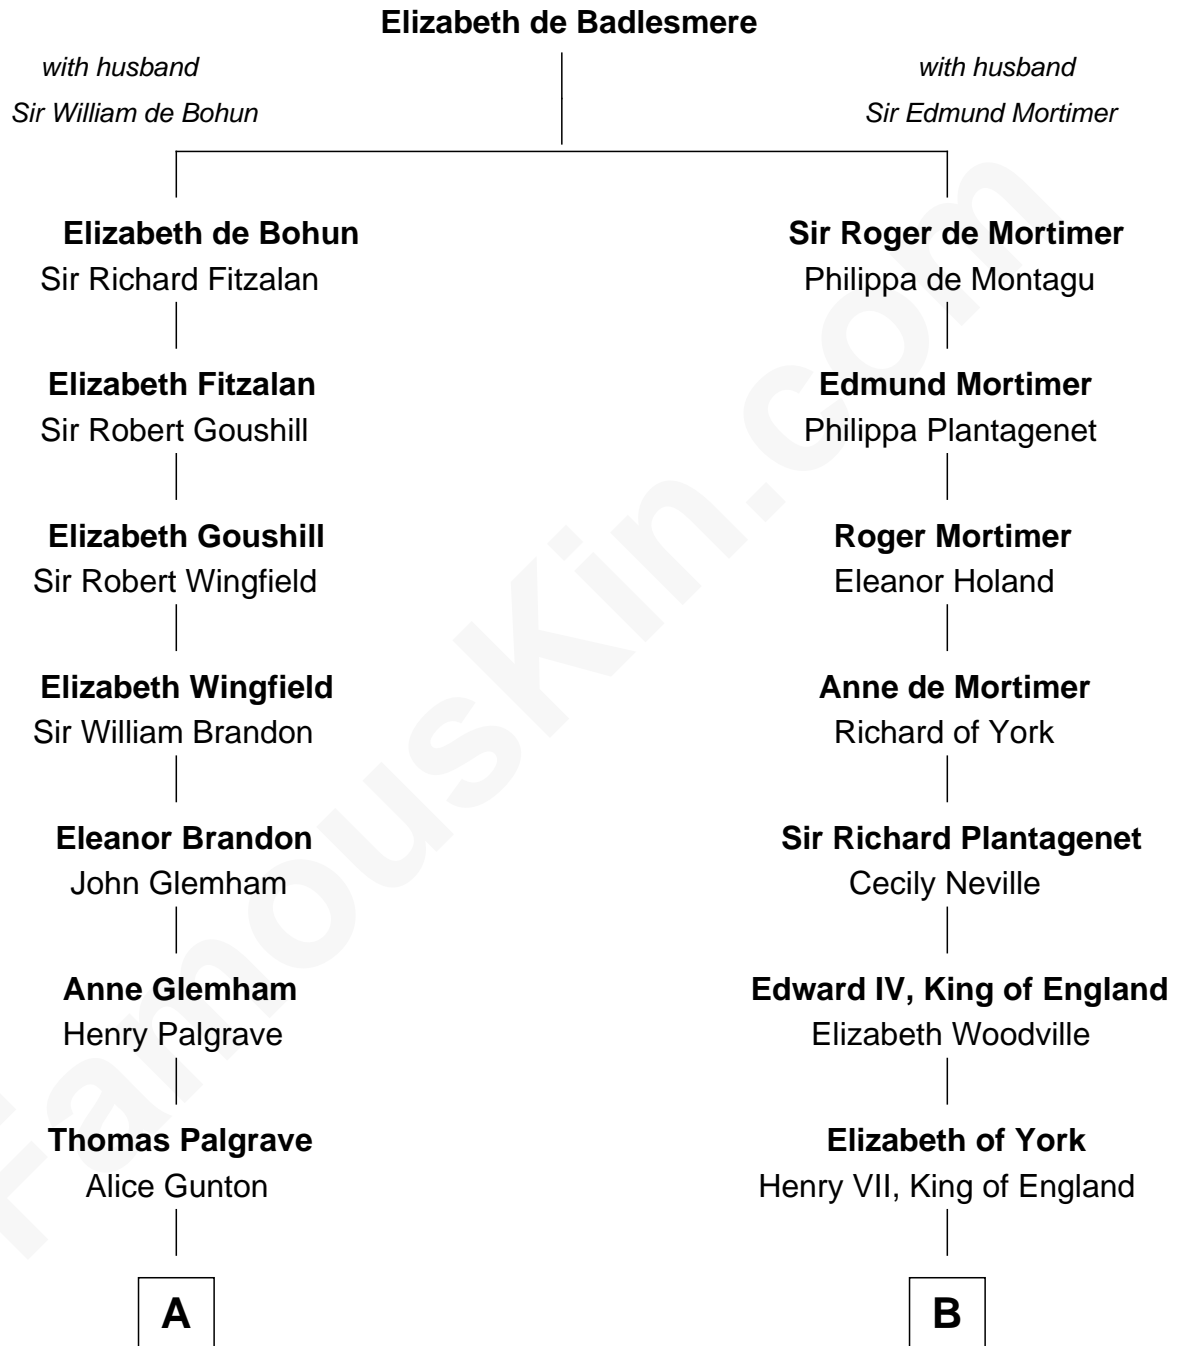

FamousKin.com Relationship Chart of

J. A. Folger

Founder of Folger Coffee Company

16th cousin 5 times removed of

Eleanor Roosevelt

First Lady of President Franklin D. Roosevelt

C

Gabriel Ver Planck Ludlow

Elizabeth A. Hunter

Dr. Edward Hunter Ludlow

Elizabeth Livingston

Mary Livingston Ludlow

Valentine Gill Hall

Anna Rebecca Hall

Elliott Roosevelt

Eleanor Roosevelt

First Lady of Franklin Roosevelt

FamousKin.com