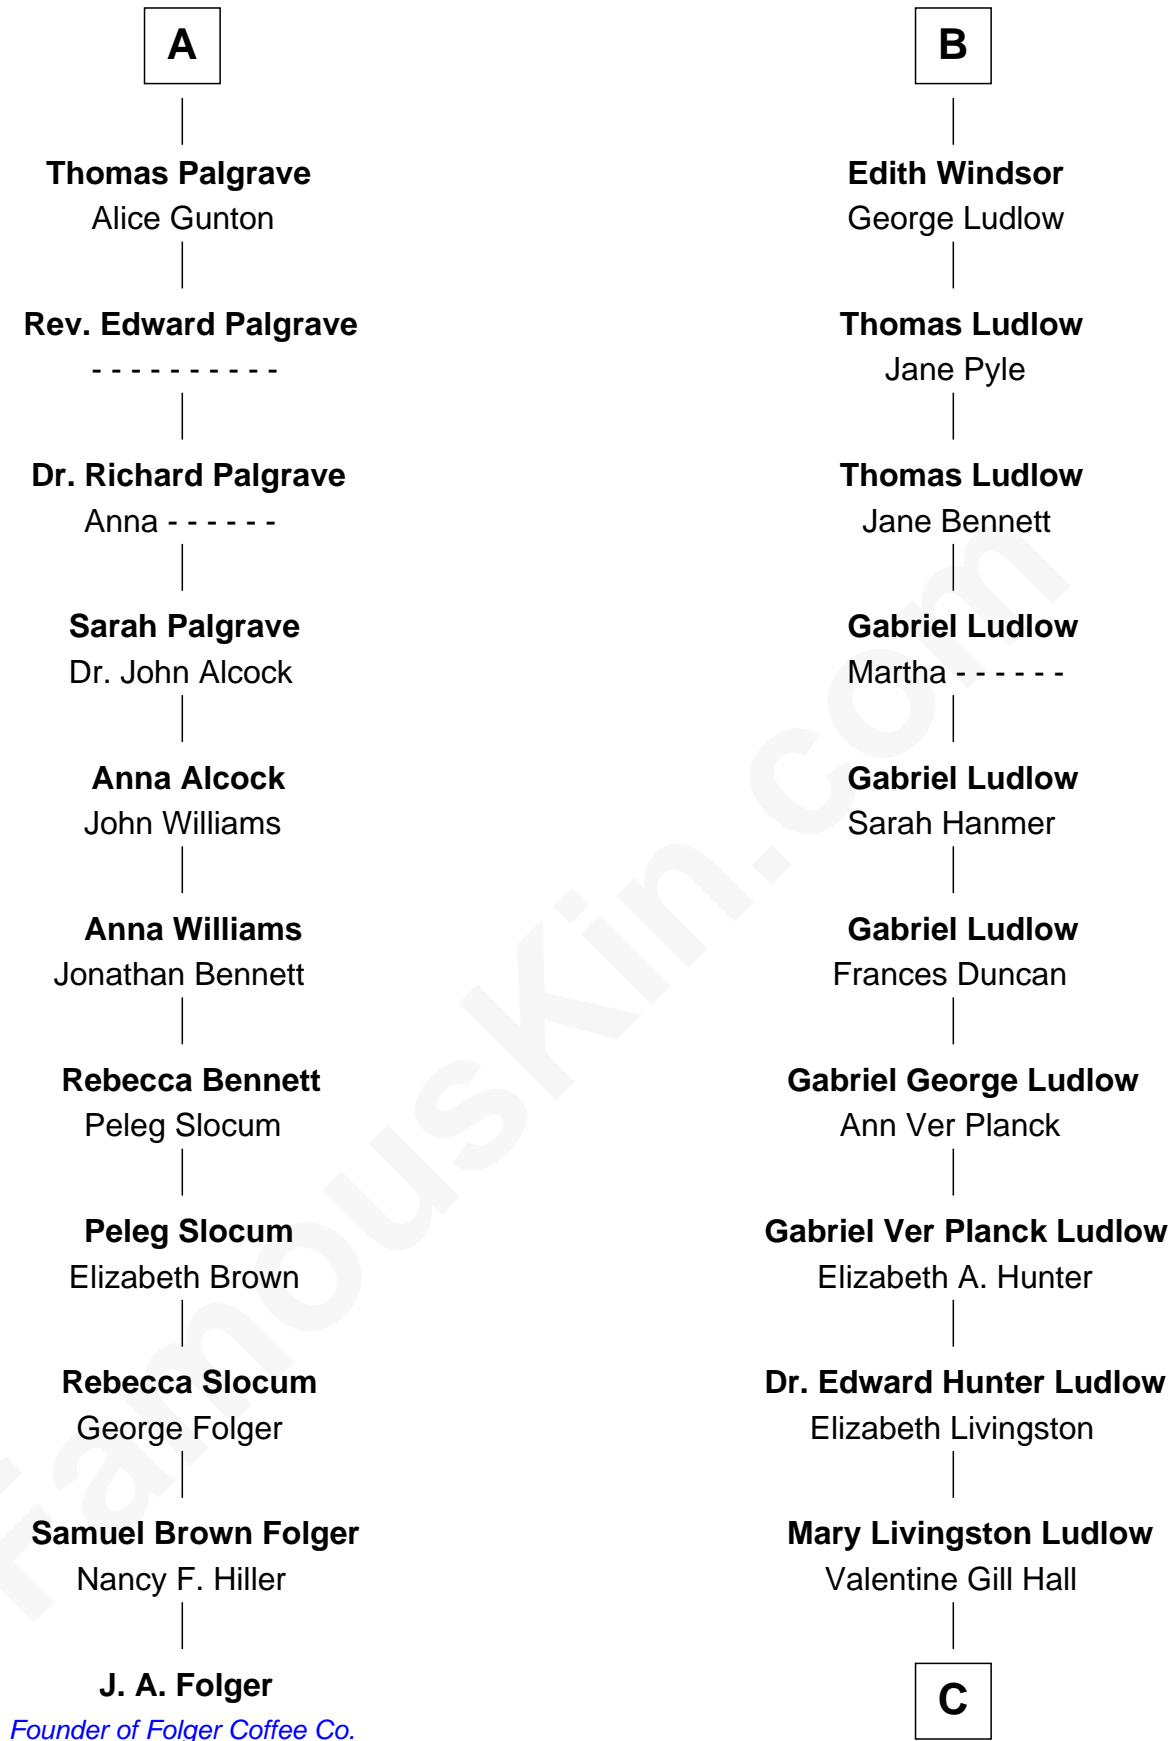

FamousKin.com Relationship Chart of

J. A. Folger

Founder of Folger Coffee Company

17th cousin 1 time removed of

Eleanor Roosevelt

First Lady of President Franklin D. Roosevelt

Humphrey de Bohun
Elizabeth Plantagenet

Sir William de Bohun
Elizabeth de Badlesmere

Elizabeth de Bohun
Sir Richard Fitzalan

Elizabeth Fitzalan
Sir Robert Goushill

Elizabeth Goushill
Sir Robert Wingfield

Elizabeth Wingfield
Sir William Brandon

Eleanor Brandon
John Glemham

Anne Glemham
Henry Palgrave

A

Margaret de Bohun
Sir Hugh de Courtnay

Elizabeth de Courtnay
Sir Andrew Luttrell

Sir Hugh Luttrell
Catherine de Beaumont

Elizabeth Luttrell
John Stratton

Elizabeth Stratton
John Andrews

Elizabeth Andrews
Sir Thomas de Windsor

Sir Andrews de Windsor
Elizabeth Blount

B

C

Anna Rebecca Hall
Elliott Roosevelt

Eleanor Roosevelt
First Lady of Franklin Roosevelt

FamousKin.com