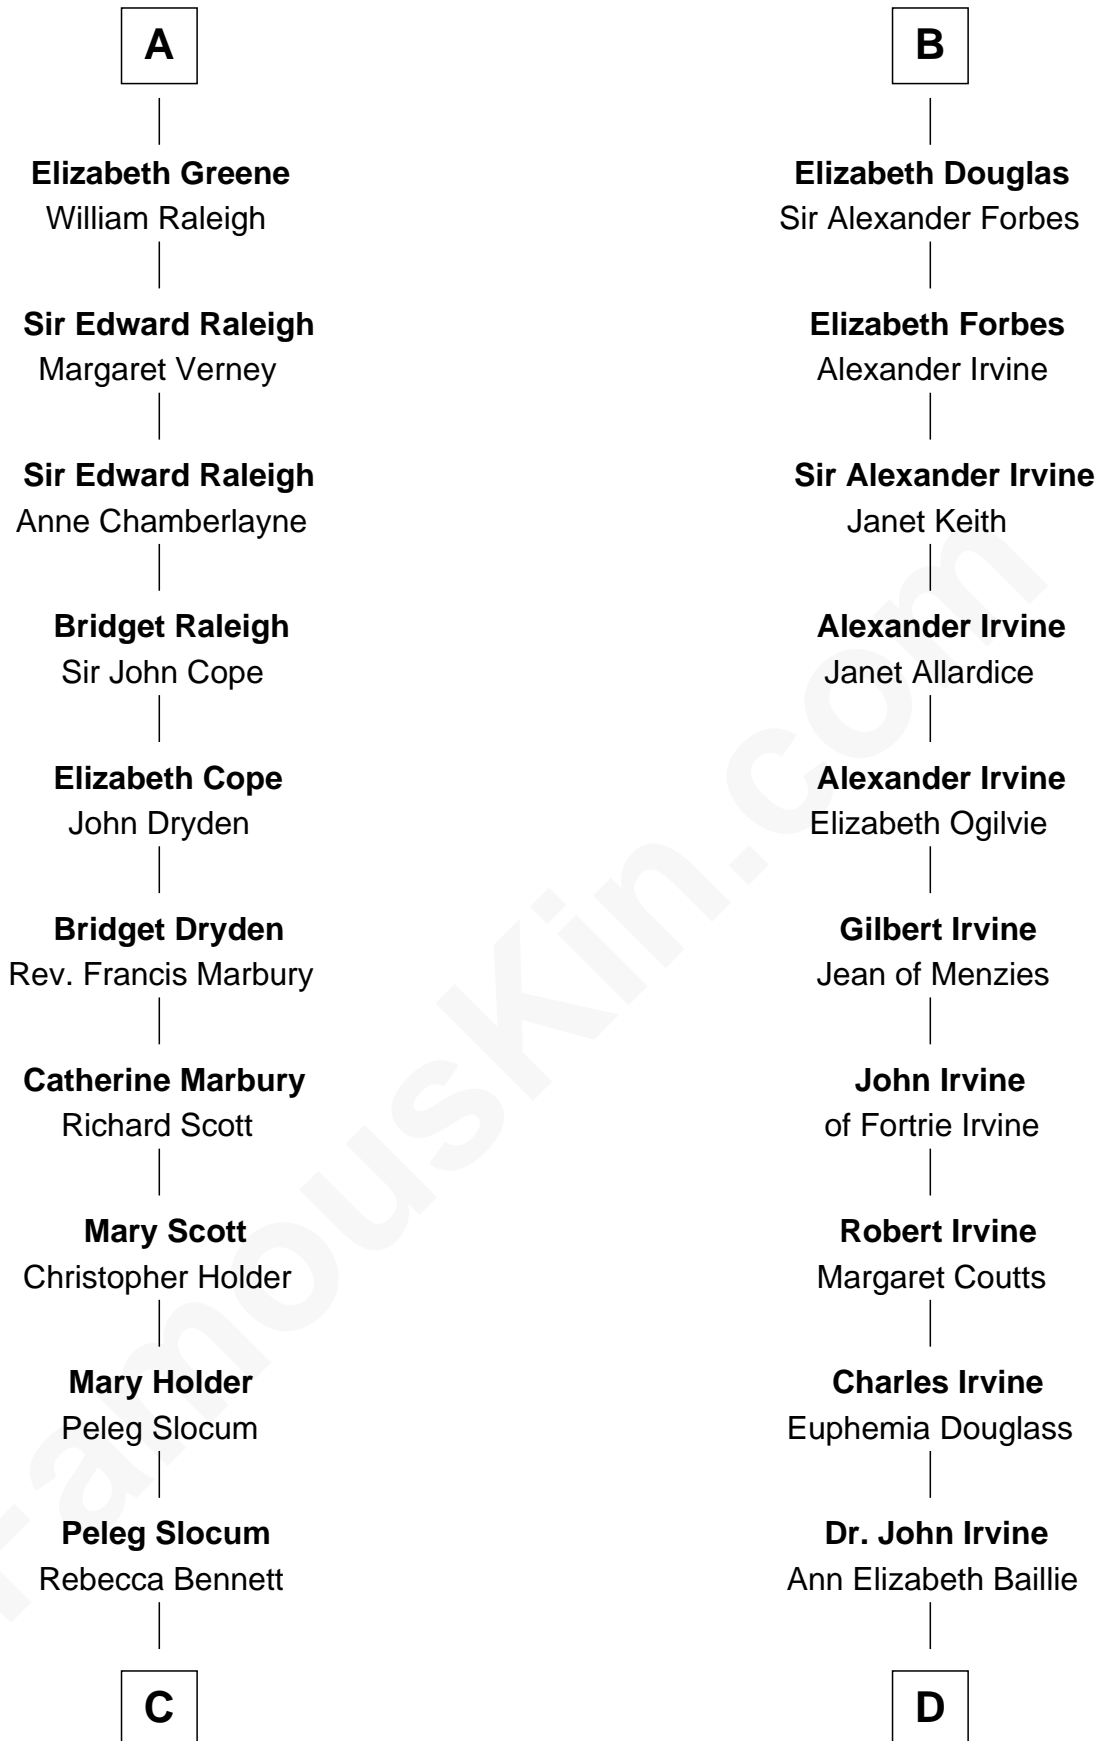

FamousKin.com Relationship Chart of

J. A. Folger

Founder of Folger Coffee Company

20th cousin of

Theodore Roosevelt

26th U.S. President

Gilbert de Clare

Isabel Marshal

Robert de Bruce

Sir Robert de Brus

Marjorie of Carrick

Robert I, King of Scotland

Isabella of Mar

Marjorie Bruce

Walter Stewart

Robert II, King of Scotland

Elizabeth Mure

Robert III, King of Scotland

Anabella Drummond

Mary Stewart

George Douglas

B

C

Peleg Slocum
Elizabeth Brown

Rebecca Slocum
George Folger

Samuel Brown Folger
Nancy F. Hiller

J. A. Folger
Founder of Folger Coffee Co.

D

Anne Irvine
James Bulloch

James Stephens Bulloch
Martha Stewart

Martha Bulloch
Theodore Roosevelt