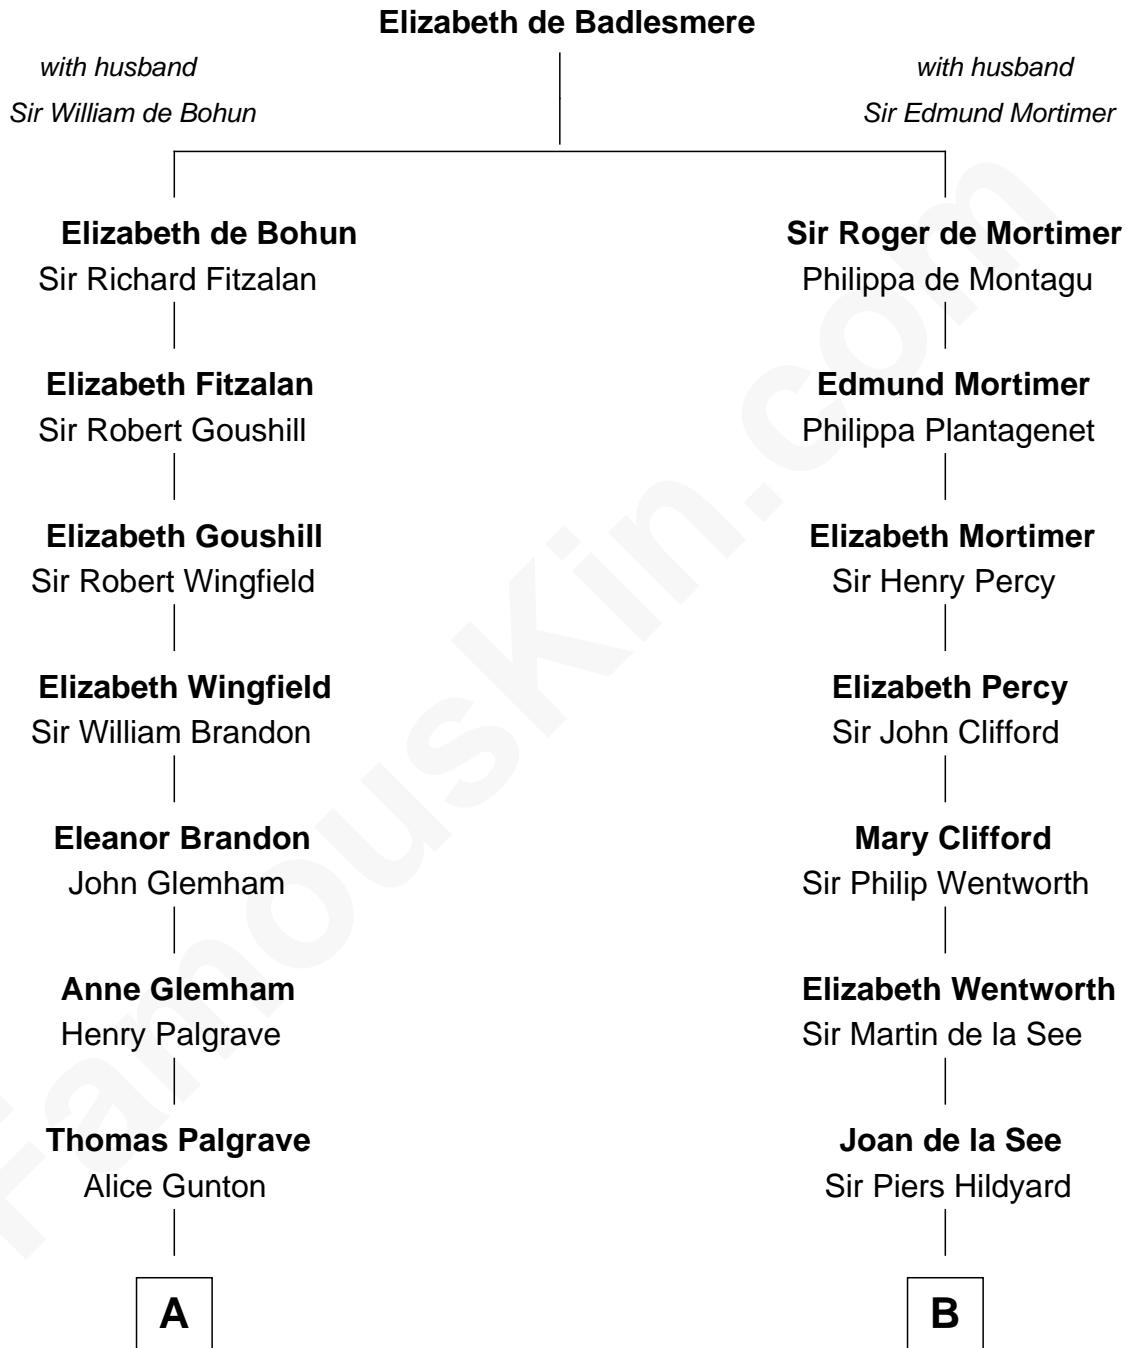

FamousKin.com Relationship Chart of

J. A. Folger

Founder of Folger Coffee Company

16th cousin 4 times removed of

Alice (Lee) Roosevelt

First Wife of President Theodore Roosevelt

C

—
Mary Ann Cabot
Nathaniel Cabot Lee

—
John Clarke Lee
Harriet Paine Rose

—
George Cabot Lee
Caroline Watts Haskell

—
Alice (Lee) Roosevelt
Wife of President Theodore Roosevelt