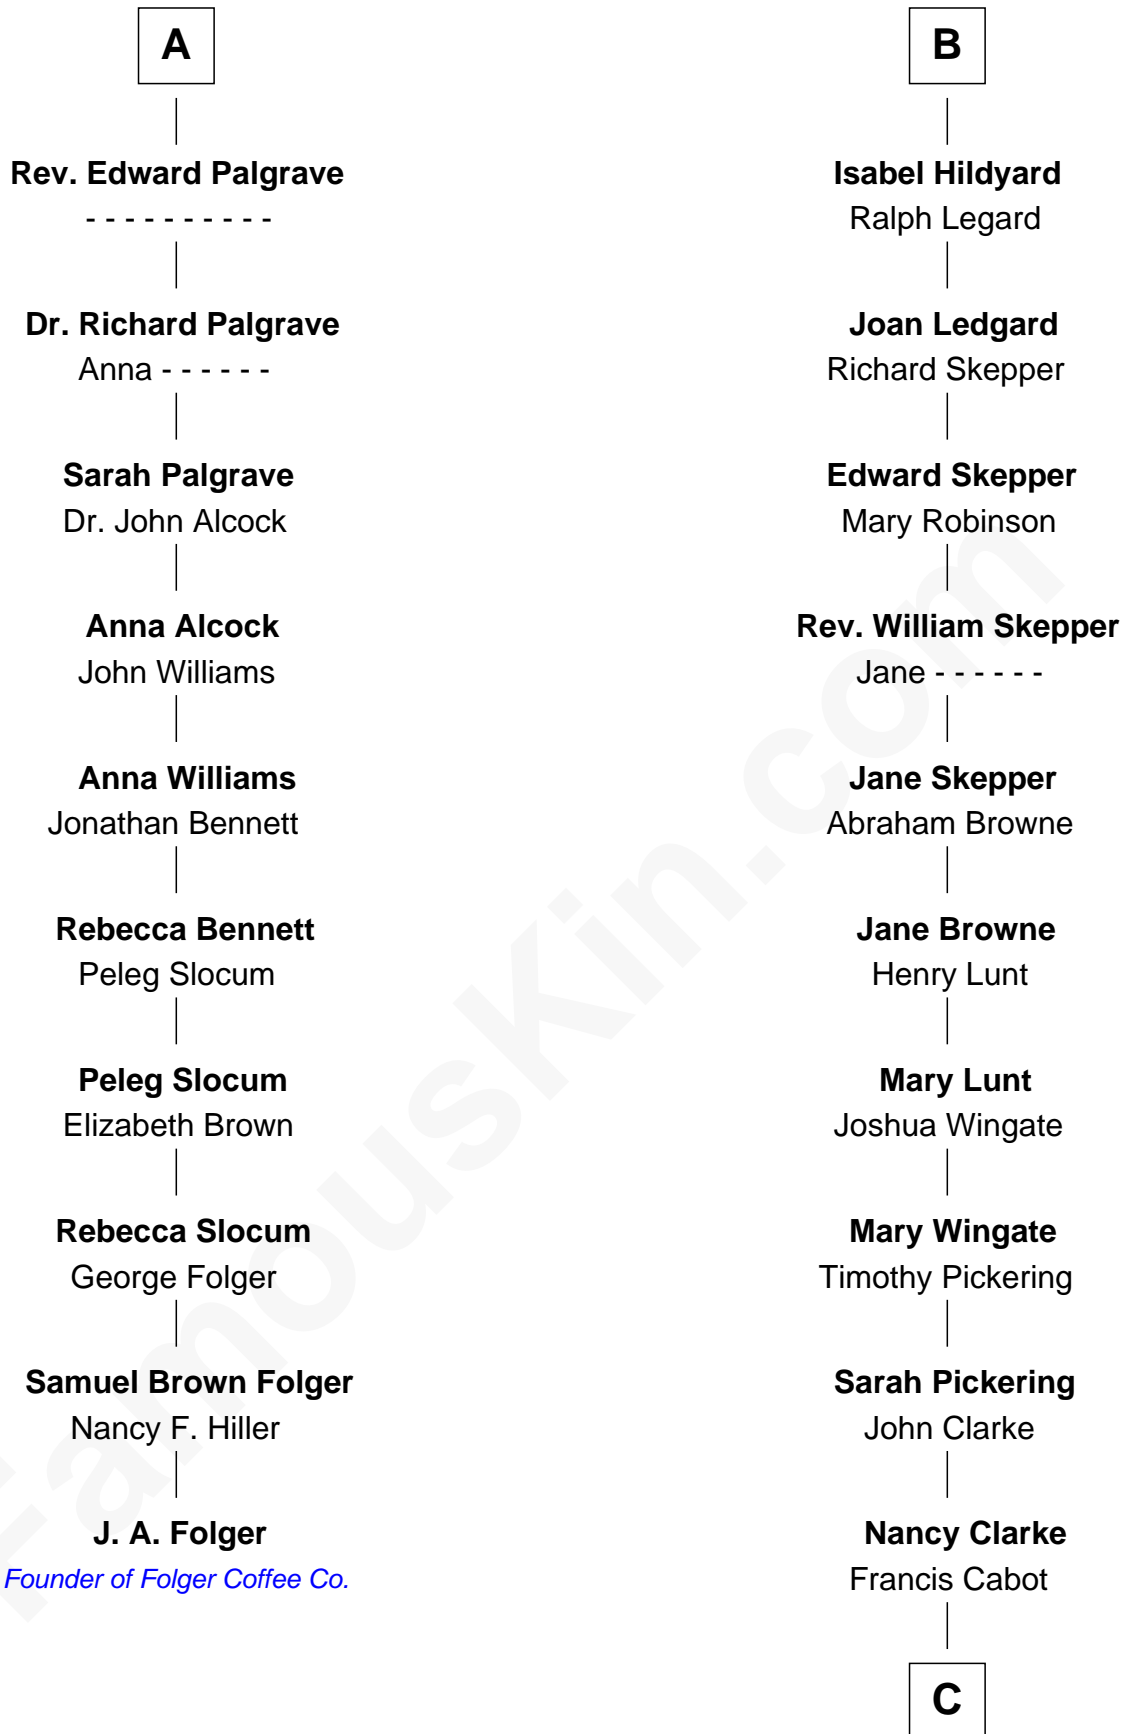

FamousKin.com Relationship Chart of

J. A. Folger

Founder of Folger Coffee Company

16th cousin 4 times removed of

Alice (Lee) Roosevelt

First Wife of President Theodore Roosevelt

C

—
Mary Ann Cabot
Nathaniel Cabot Lee

—
John Clarke Lee
Harriet Paine Rose

—
George Cabot Lee
Caroline Watts Haskell

—
Alice (Lee) Roosevelt
Wife of President Theodore Roosevelt