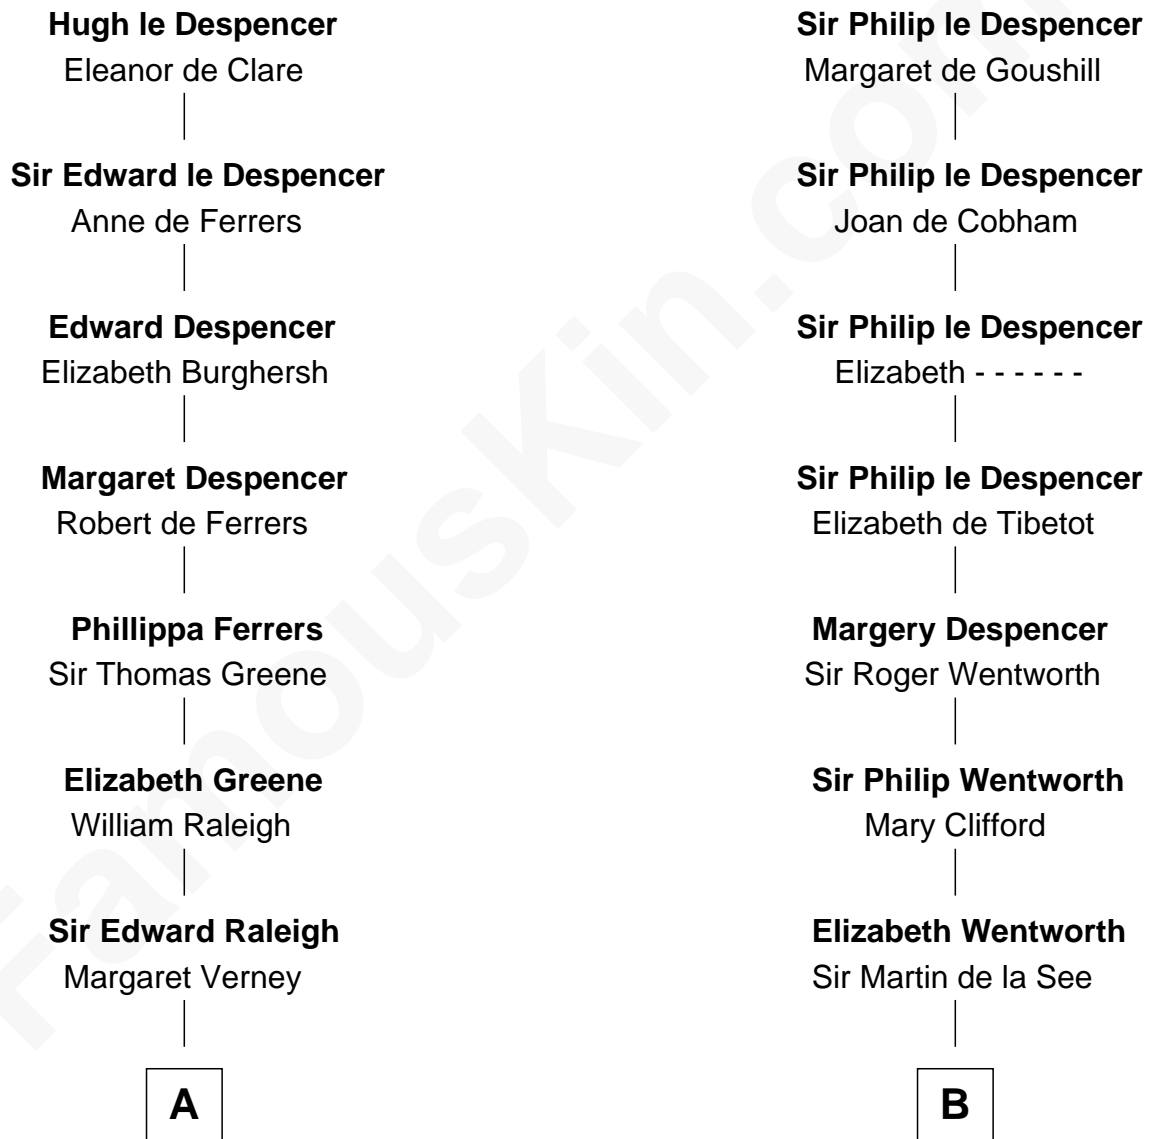

Sir Hugh le Despencer

Isabella de Beauchamp