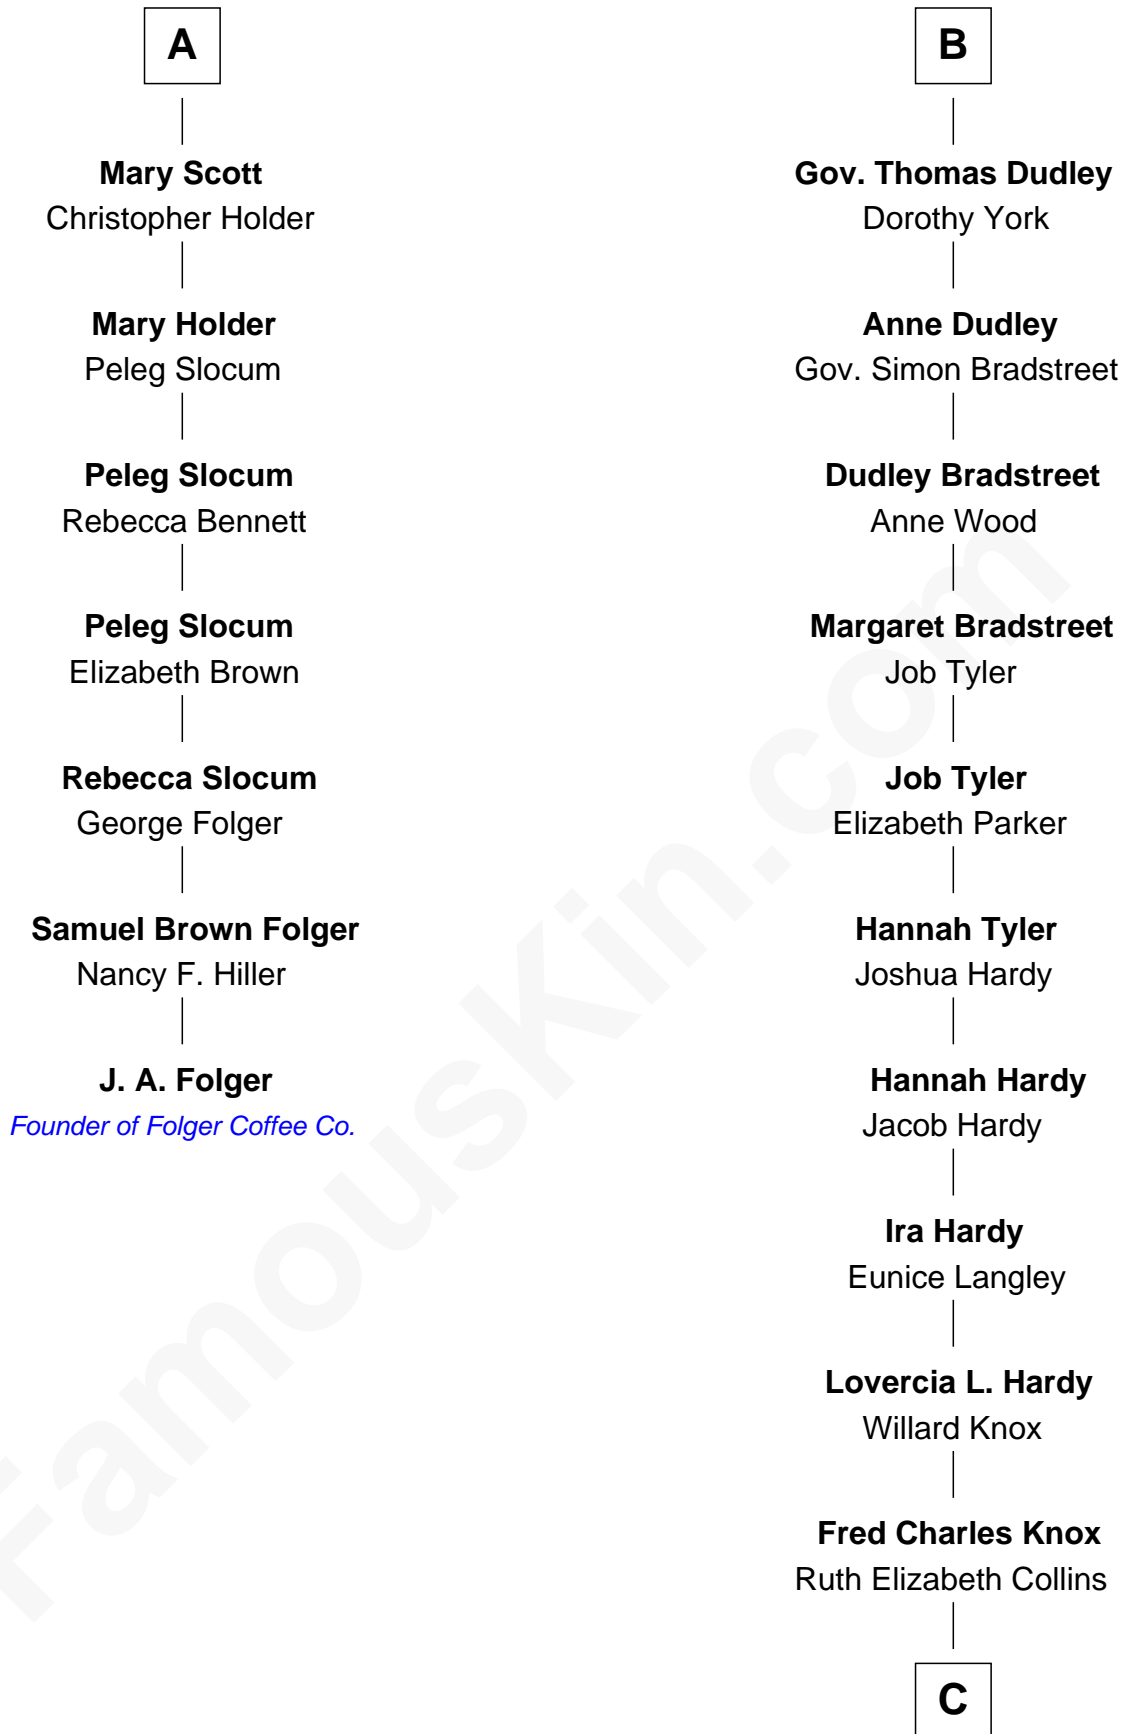

# FamousKin.com Relationship Chart of

**J. A. Folger**

*Founder of Folger Coffee Company*

13th cousin 6 times removed of

**James Taylor**

*Singer-Songwriter*

**Sir Walter Blount**

Sancha de Ayala

**Sir Thomas Blount**

Margaret de Gresley

**Sir Thomas Blount**

Agnes Hawley

**Anne Blount**

William Marbury

**Robert Marbury**

Katherine Williamson

Cecily Grey

**Sir Henry Dudley**

----- Ashton

*Probable*

**Roger Dudley**

Susanna Thorne

**B**

**C**

**Ella Angelique Knox**  
Henry Herman Woodard

**Gertrude Arline Woodard**  
Dr. Isaac Montrose Taylor

**James Taylor**  
*Singer-Songwriter*

FamousKin.com