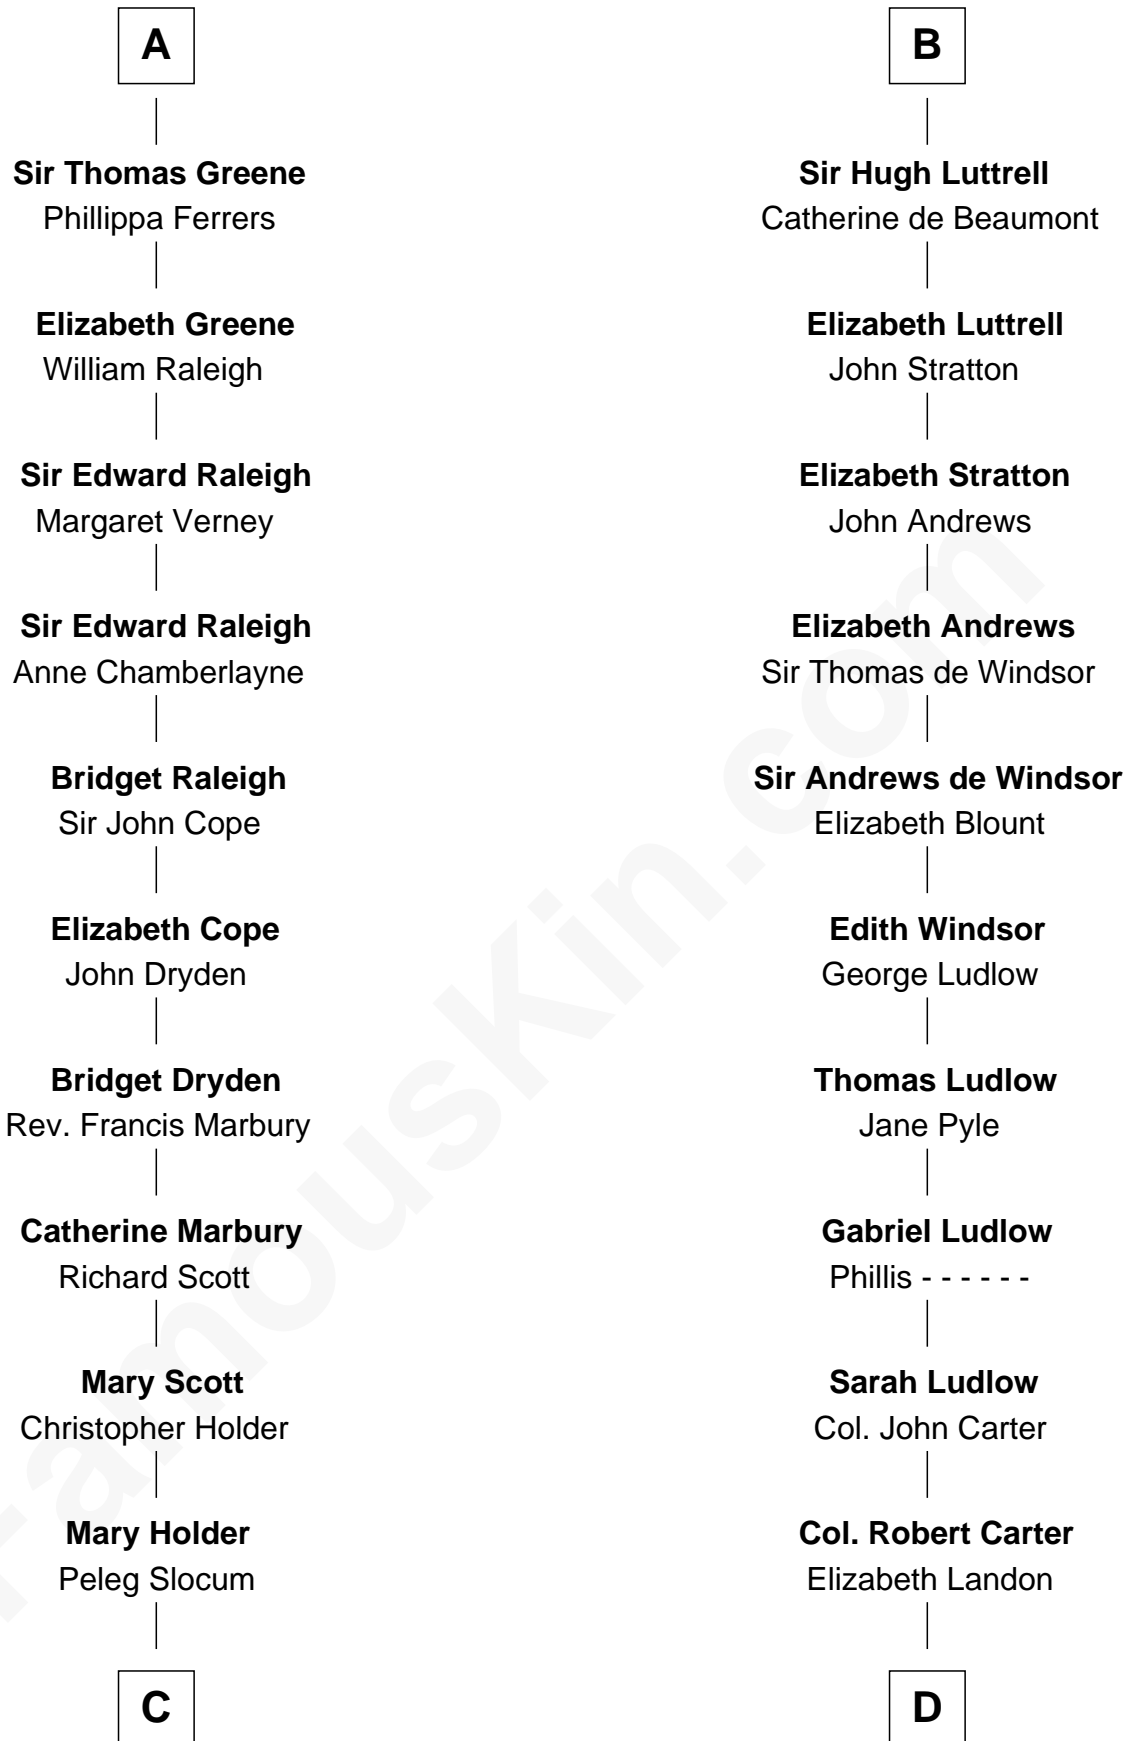

FamousKin.com Relationship Chart of

J. A. Folger

Founder of Folger Coffee Company

18th cousin 3 times removed of

Carter Braxton

Signer of the Declaration of Independence

C

Peleg Slocum
Rebecca Bennett

Peleg Slocum
Elizabeth Brown

Rebecca Slocum
George Folger

Samuel Brown Folger
Nancy F. Hiller

J. A. Folger
Founder of Folger Coffee Co.

D

Mary Carter
George Braxton

Carter Braxton
Signer of Declaration of Independence