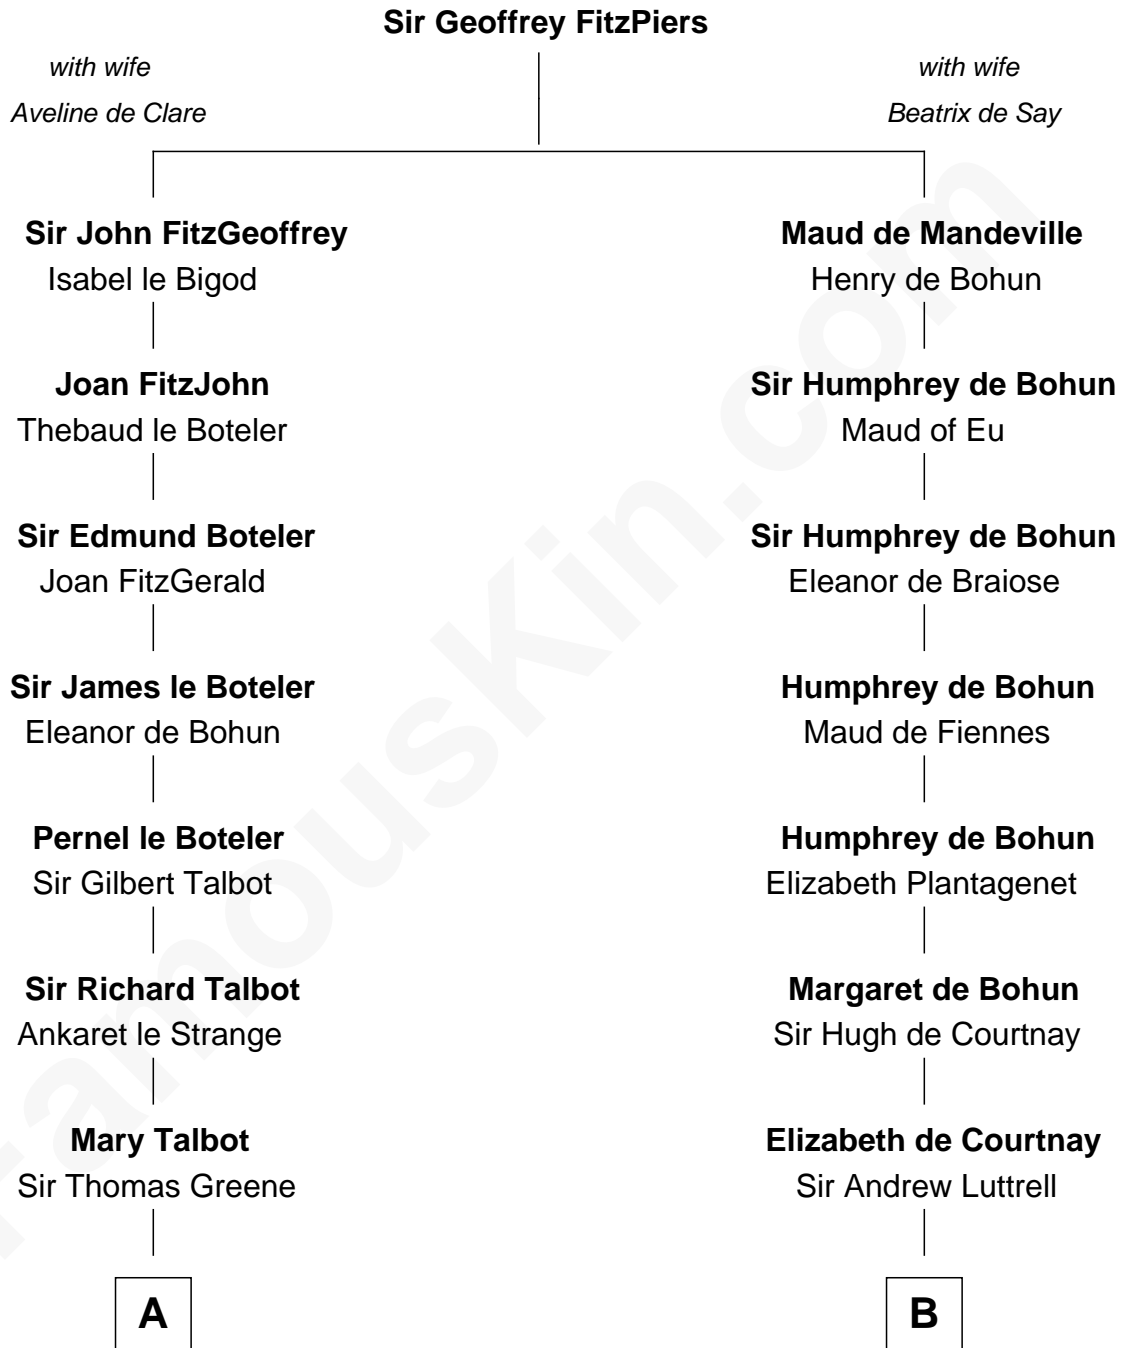

FamousKin.com Relationship Chart of

J. A. Folger

Founder of Folger Coffee Company

18th cousin 3 times removed of

Carter Braxton

Signer of the Declaration of Independence

C

Peleg Slocum
Rebecca Bennett

Peleg Slocum
Elizabeth Brown

Rebecca Slocum
George Folger

Samuel Brown Folger
Nancy F. Hiller

J. A. Folger
Founder of Folger Coffee Co.

D

Mary Carter
George Braxton

Carter Braxton
Signer of Declaration of Independence