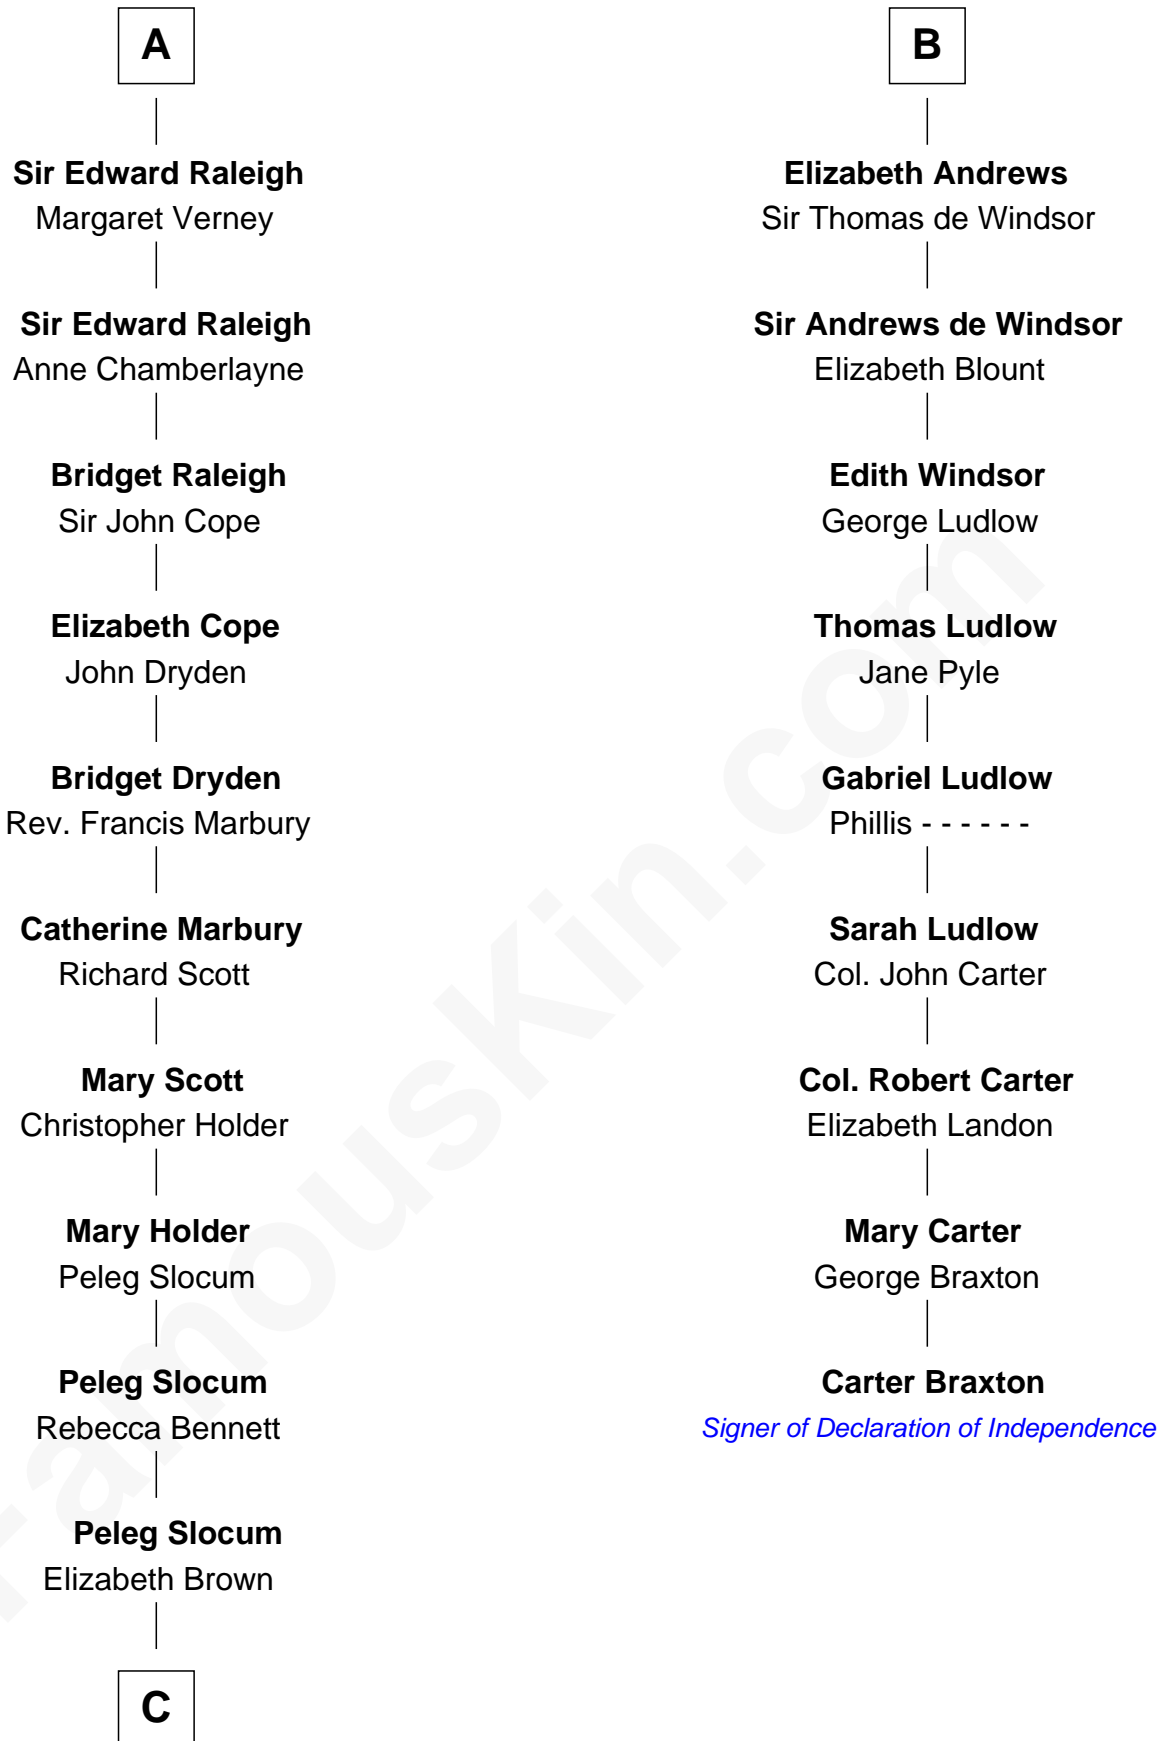

# FamousKin.com Relationship Chart of

**J. A. Folger**

*Founder of Folger Coffee Company*

15th cousin 4 times removed of

**Carter Braxton**

*Signer of the Declaration of Independence*

**Sir Hugh le Despencer**

Elizabeth Burghersh

**Margaret Despencer**

Robert de Ferrers

**Phillippa Ferrers**

Sir Thomas Greene

**Elizabeth Greene**

William Raleigh

**A**

**Eleanor le Despencer**

Sir Hugh de Courtenay

**Sir Hugh de Courtenay**

Agnes de St. John

**Sir Hugh de Courtenay**

Margaret de Bohun

**Elizabeth de Courtenay**

Sir Andrew Luttrell

**Sir Hugh Luttrell**

Catherine de Beaumont

**Elizabeth Luttrell**

John Stratton

**Elizabeth Stratton**

John Andrews

**B**

**C**