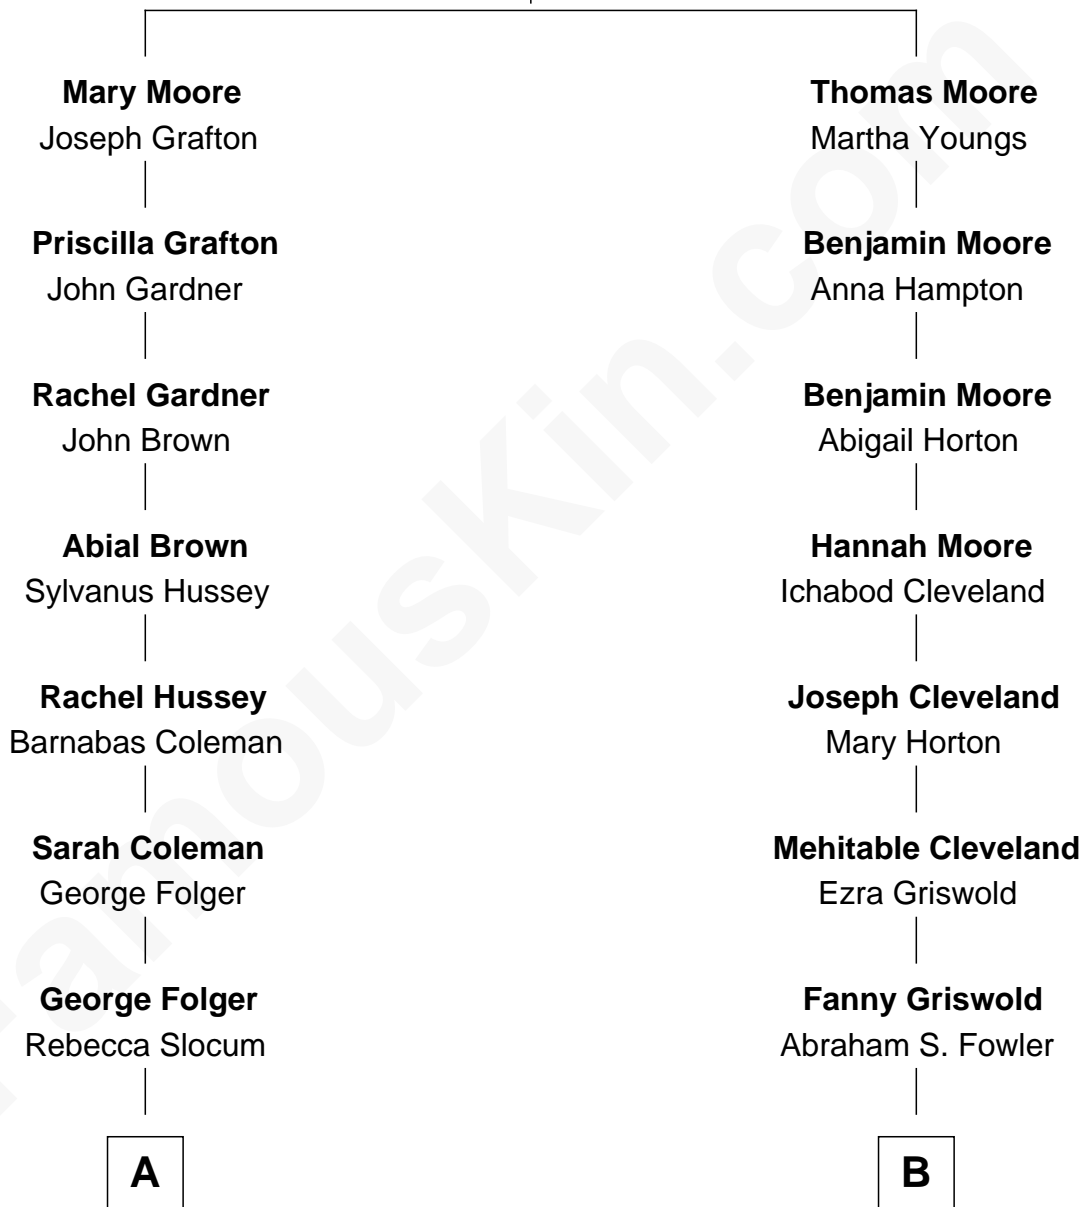

# FamousKin.com Relationship Chart of

**J. A. Folger**

*Founder of Folger Coffee Company*

8th cousin 3 times removed of

**Bill Weld**

*68th Governor of Massachusetts*

**Thomas Moore**

Ann - - - - -

**A**

**Samuel Brown Folger**

Nancy F. Hiller

**J. A. Folger**

*Founder of Folger Coffee Co.*

**B**

**Fanny Griswold Fowler**

George Medad Bartholomew

**Fanny Elizabeth Bartholomew**

Dr. Francis Minot Weld

**Francis Minot Weld**

Margaret Low White

**David Weld**

Mary Blake Nichols

**Bill Weld**

*68th Governor of Massachusetts*