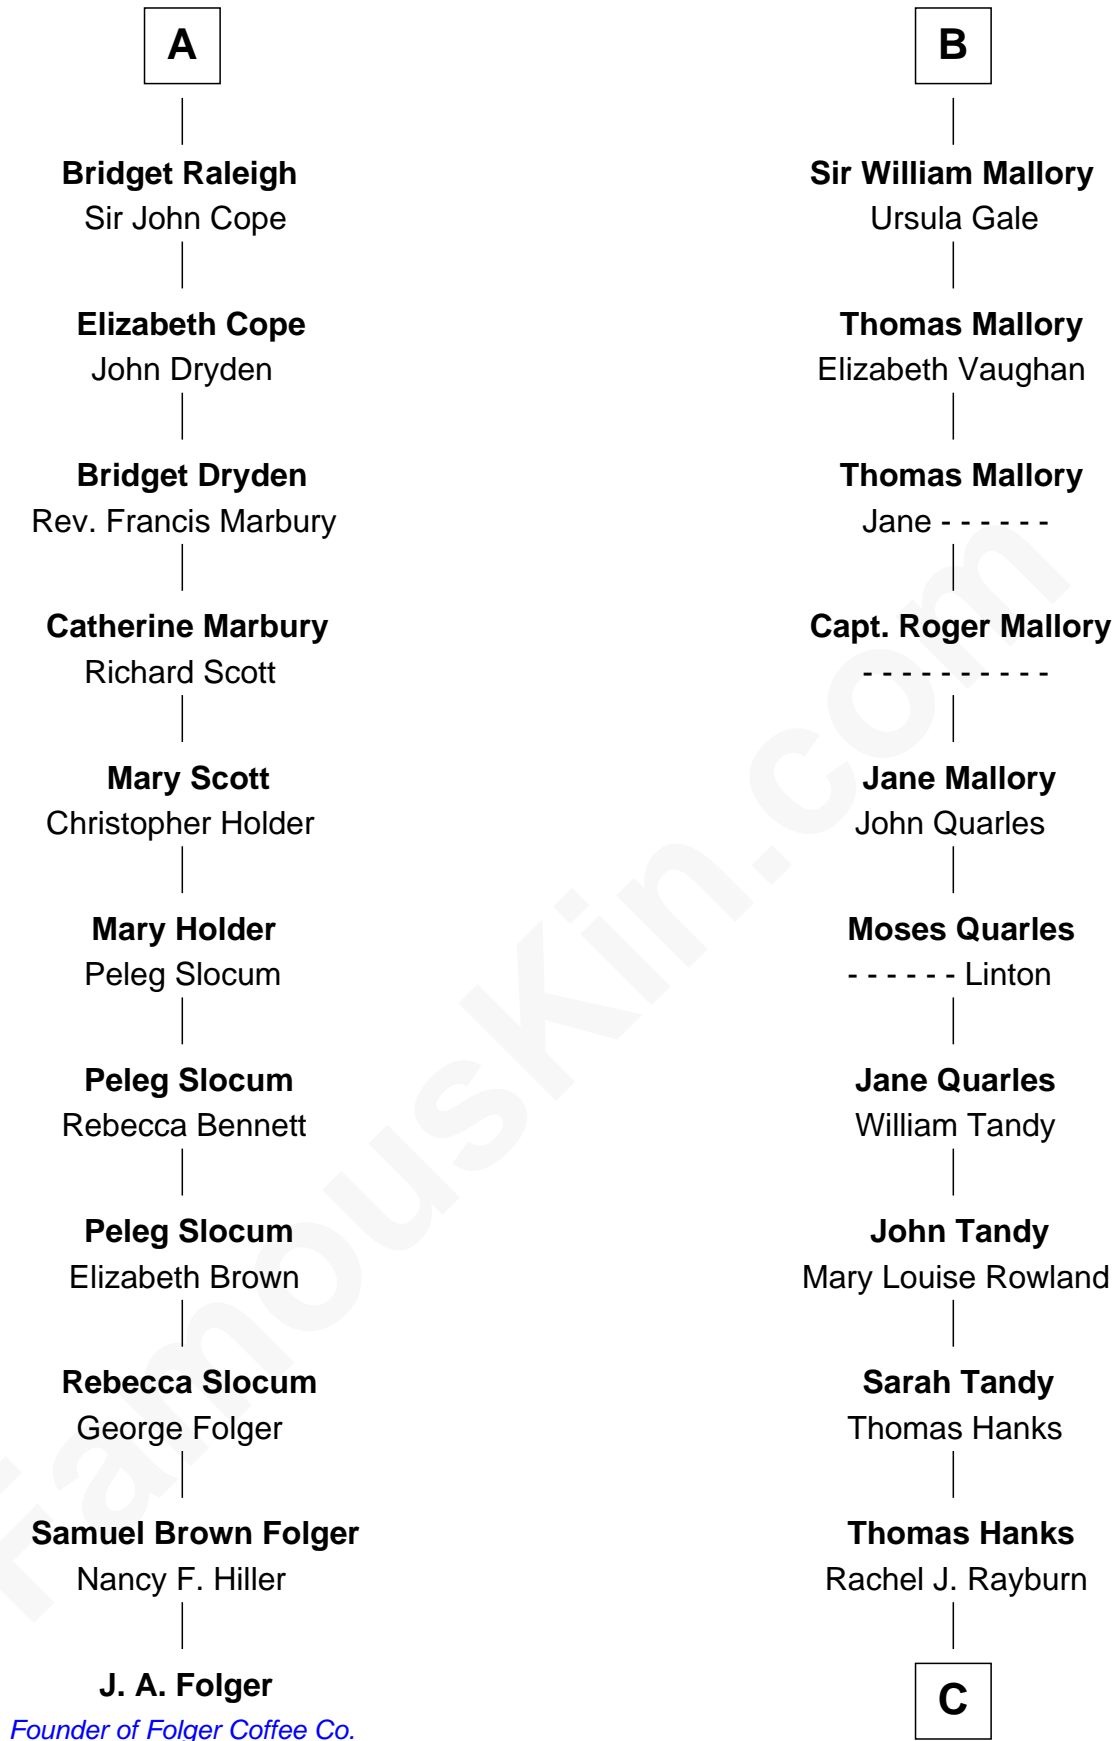

# FamousKin.com Relationship Chart of

**J. A. Folger**

*Founder of Folger Coffee Company*

17th cousin 3 times removed of

**Tom Hanks**

*Movie Actor*

**Edmund Fitzalan**

Alice de Warenne

**C**

**Daniel Boone Hanks**  
Mary Catherine Mefford

**Ernest Buel Hanks**  
Gladys Hilda Ball

**Amos Mefford Hanks**  
Janet Marylyn Frager

**Tom Hanks**  
*Movie Actor*

FamousKin.com