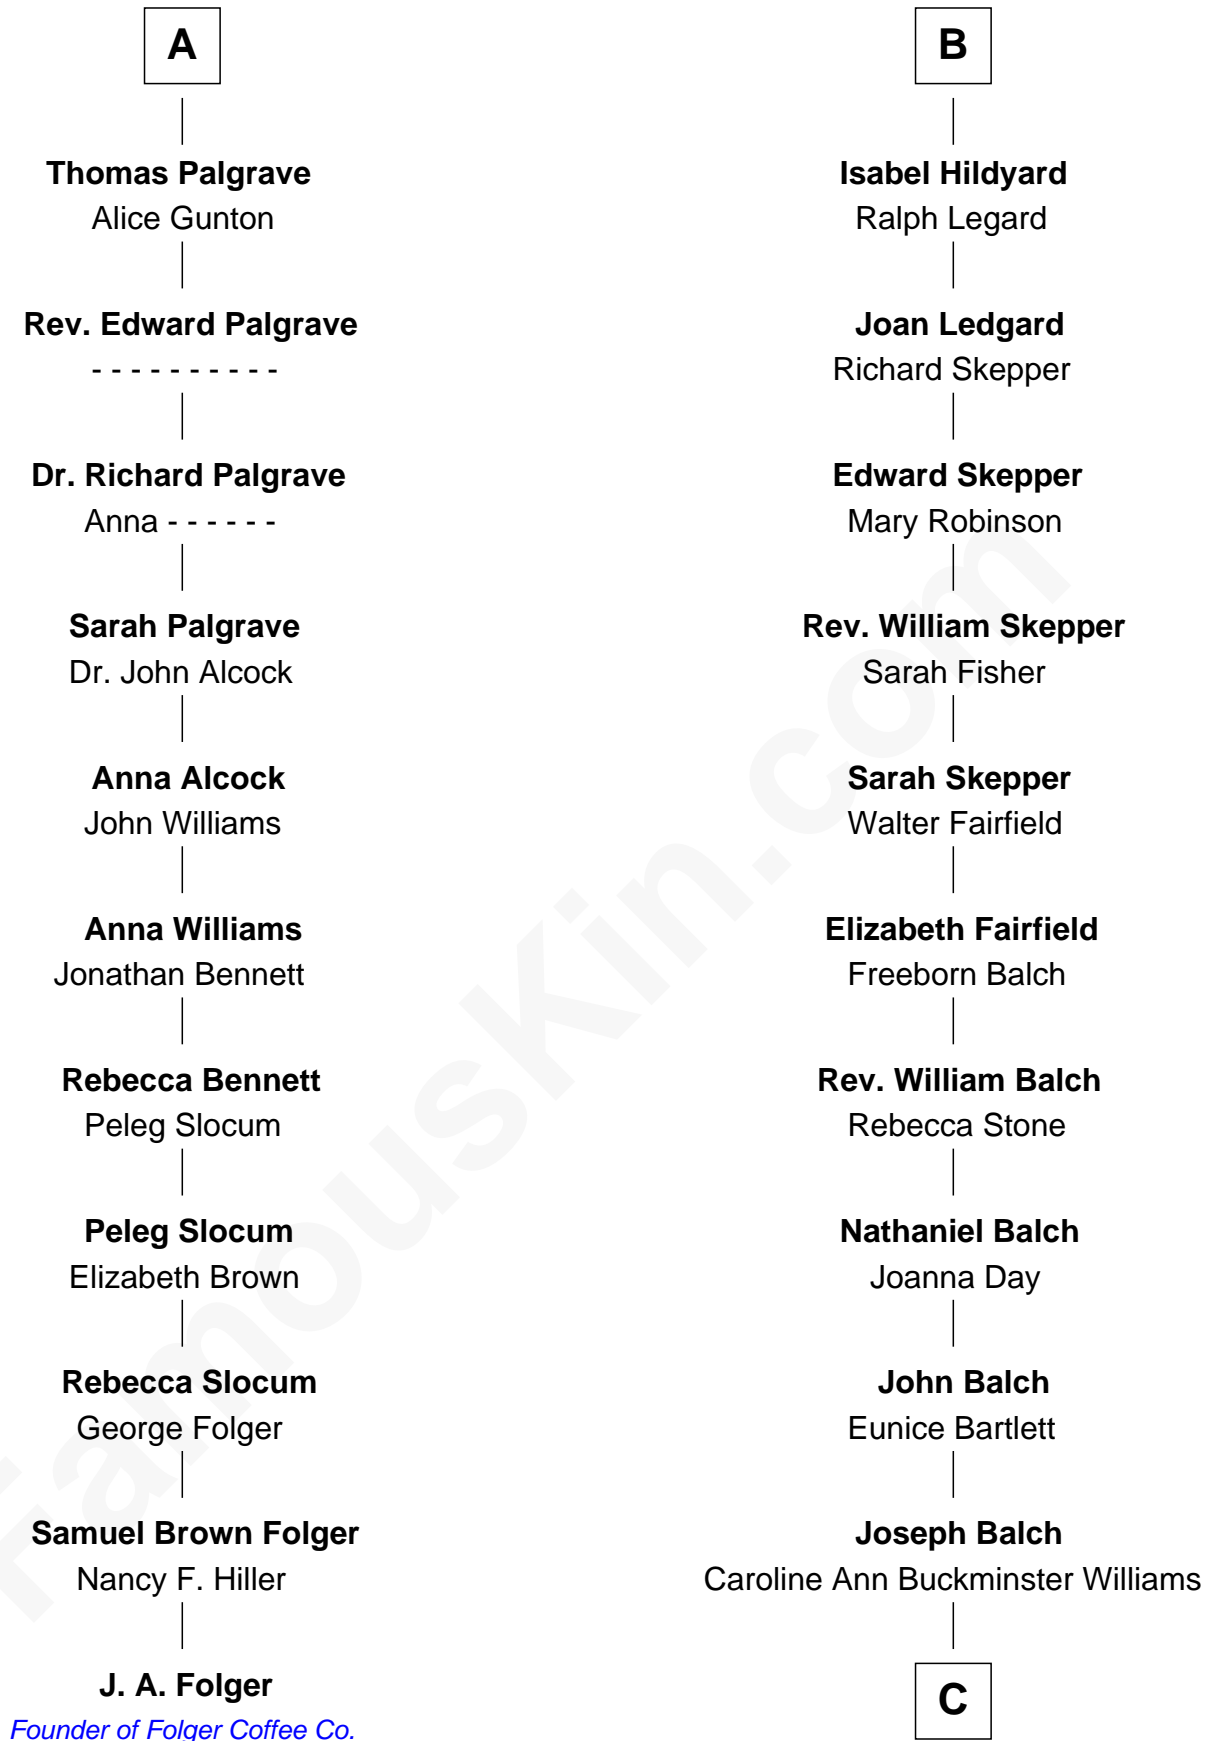

FamousKin.com Relationship Chart of

J. A. Folger

Founder of Folger Coffee Company

17th cousin 4 times removed of

Tuesday Weld

TV and Movie Actress

Henry Plantagenet

Maud de Chaworth

Eleanor Plantagenet

Richard Fitzalan

Sir Richard Fitzalan

Elizabeth de Bohun

Elizabeth Fitzalan

Sir Robert Goushill

Elizabeth Goushill

Sir Robert Wingfield

Sir Philip Wentworth

Elizabeth Wentworth

Sir Martin de la See

Joan de la See

Sir Piers Hildyard

B

C

Sarah Bartlett Balch

Stephen Minot Weld

Stephen Minot Weld

Eloise Rodman

Edward Motley Weld

Sarah Lothrop King

Lothrop Motley Weld

Yosene Balfour Ker

Tuesday Weld