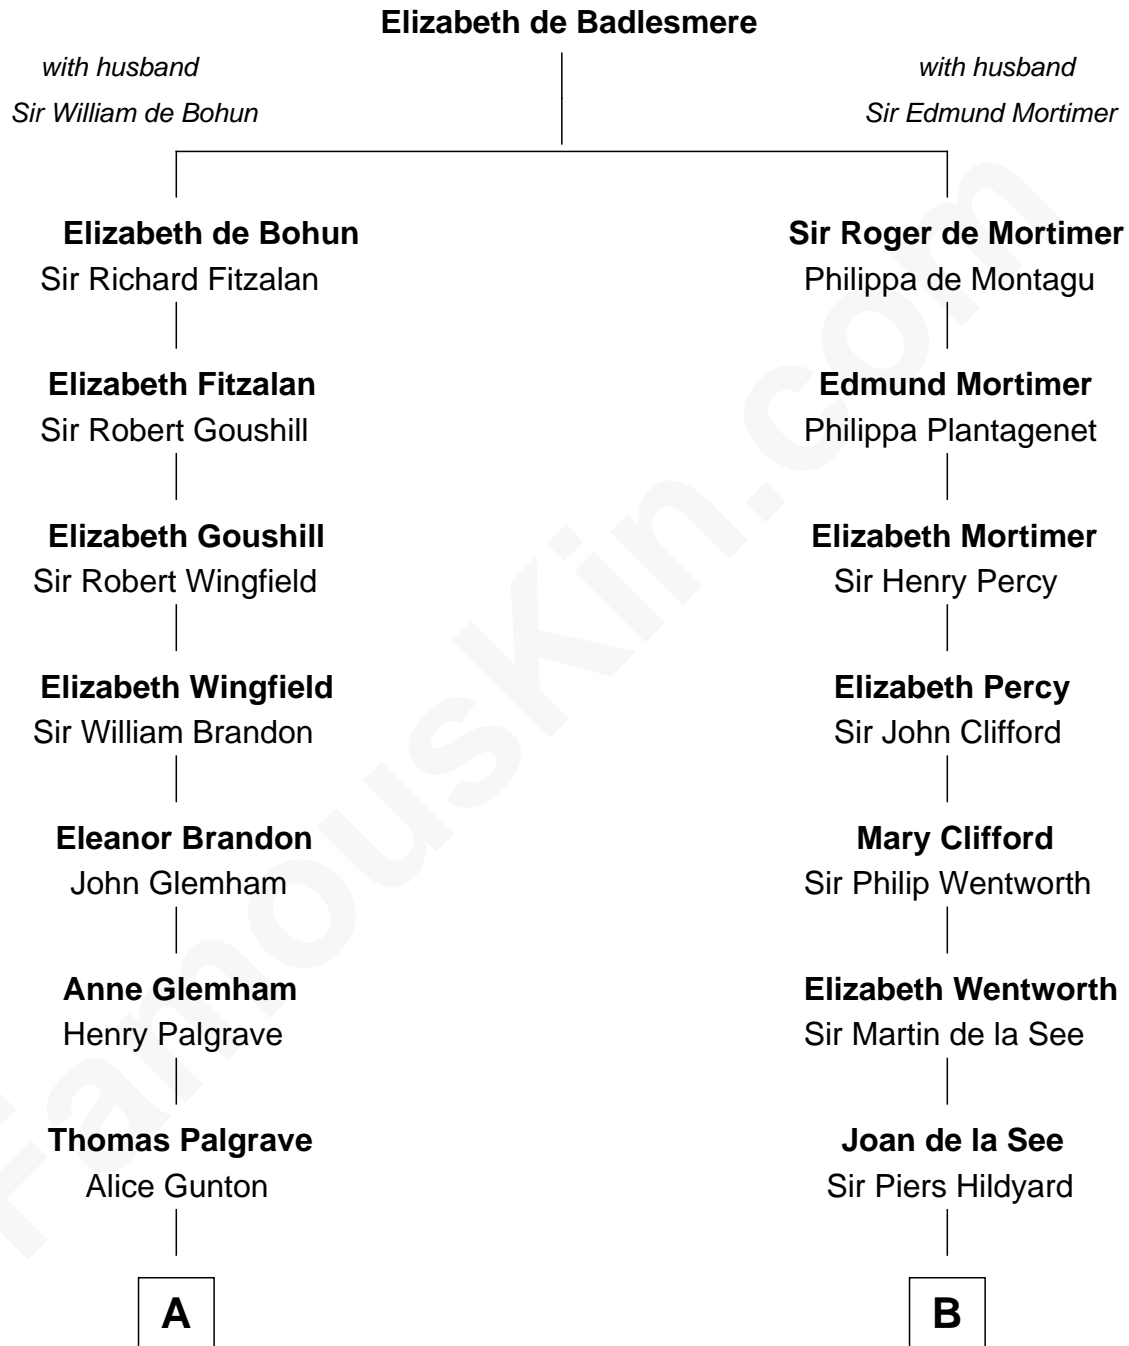

## Relationship Chart of

**J. A. Folger**

*Founder of Folger Coffee Company*

16th cousin 5 times removed of

**Tuesday Weld**

*TV and Movie Actress*

**C**

—  
**Sarah Bartlett Balch**

Stephen Minot Weld

—  
**Stephen Minot Weld**

Eloise Rodman

—  
**Edward Motley Weld**

Sarah Lothrop King

—  
**Lothrop Motley Weld**

Yosene Balfour Ker

—  
**Tuesday Weld**