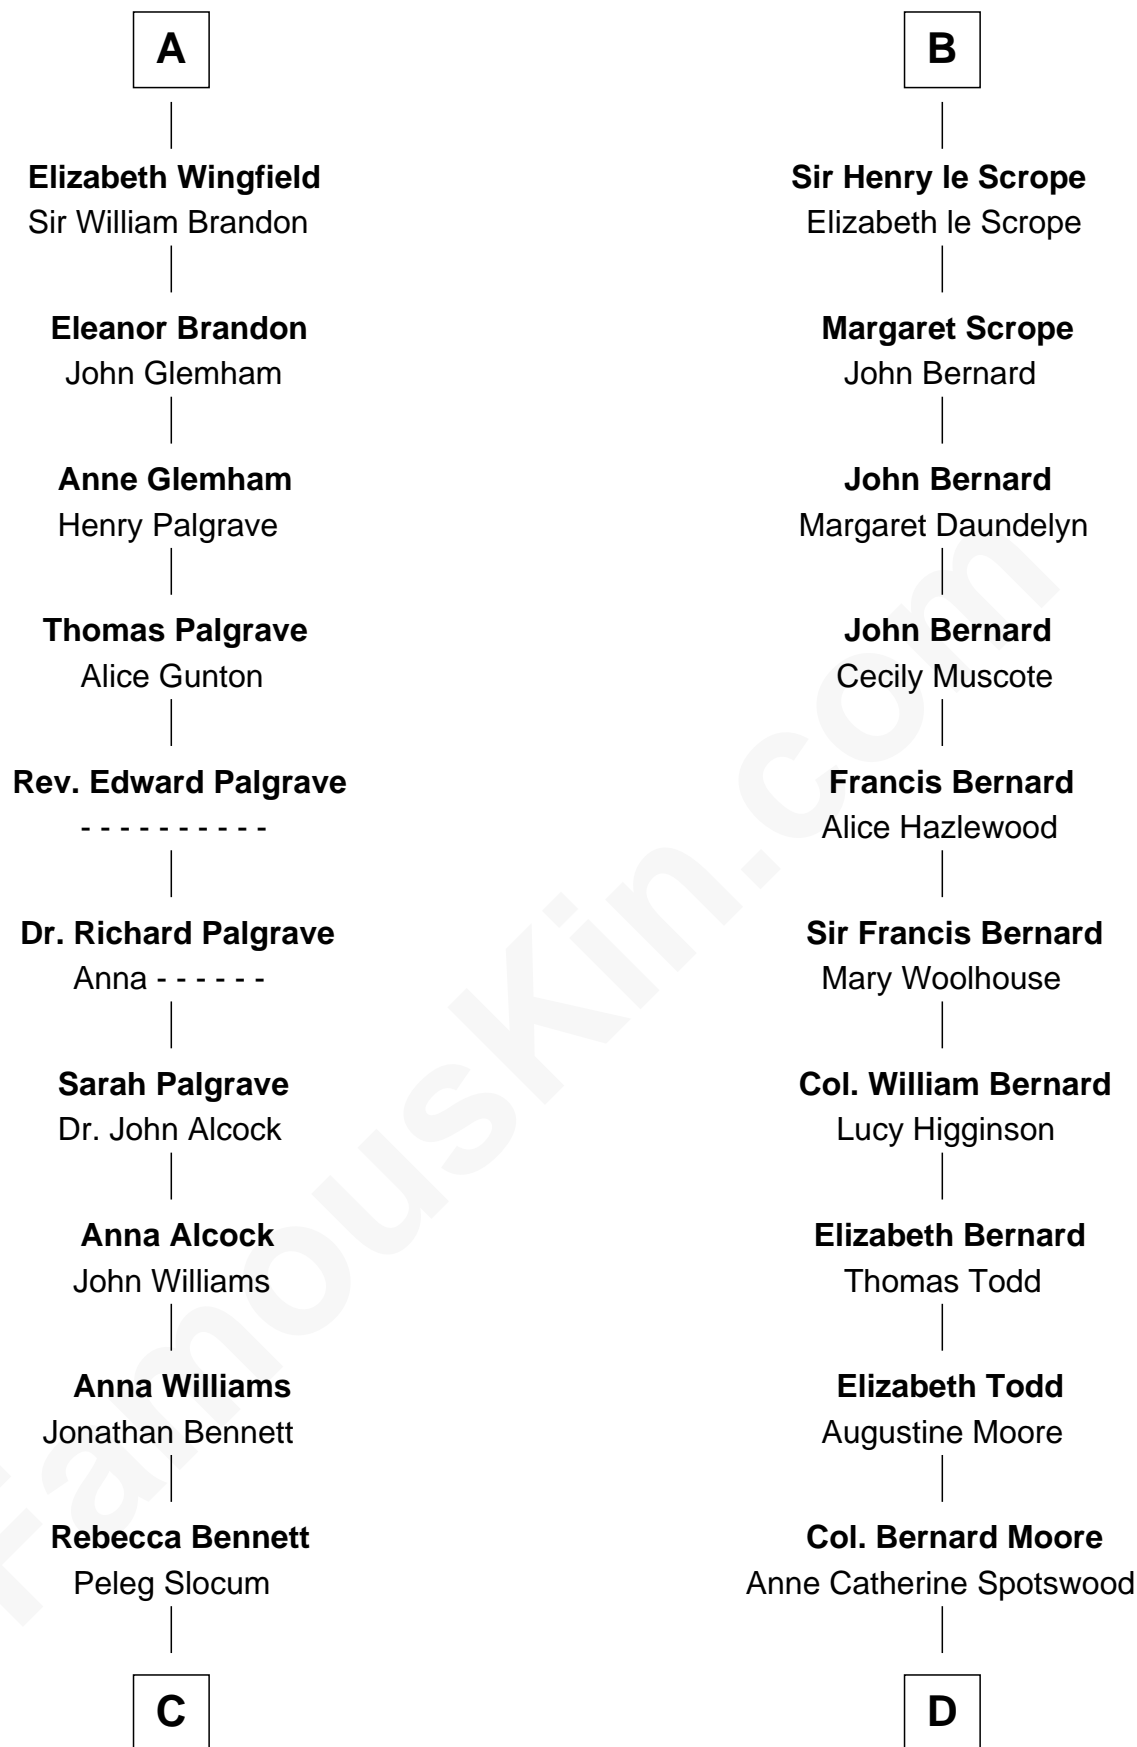

FamousKin.com Relationship Chart of

J. A. Folger

Founder of Folger Coffee Company

20th cousin of

Helen Keller

Author and Activist

Sir Humphrey de Bohun

Maud of Eu

Elizabeth de Bohun

Sir Richard Fitzalan

Elizabeth Fitzalan

Sir Robert Goushill

Elizabeth Goushill

Sir Robert Wingfield

A

Alice de Bohun

Roger V de Toeni

Ralph VII de Toeni

Mary - - - - -

Alice de Toeni

Guy de Beauchamp

Sir Thomas de Beauchamp

Katherine de Mortimer

Philippa de Beauchamp

Sir Hugh de Stafford

Margaret de Stafford

Sir Ralph Neville

Margaret de Neville

Sir Richard Scrope

B

C

Peleg Slocum
Elizabeth Brown