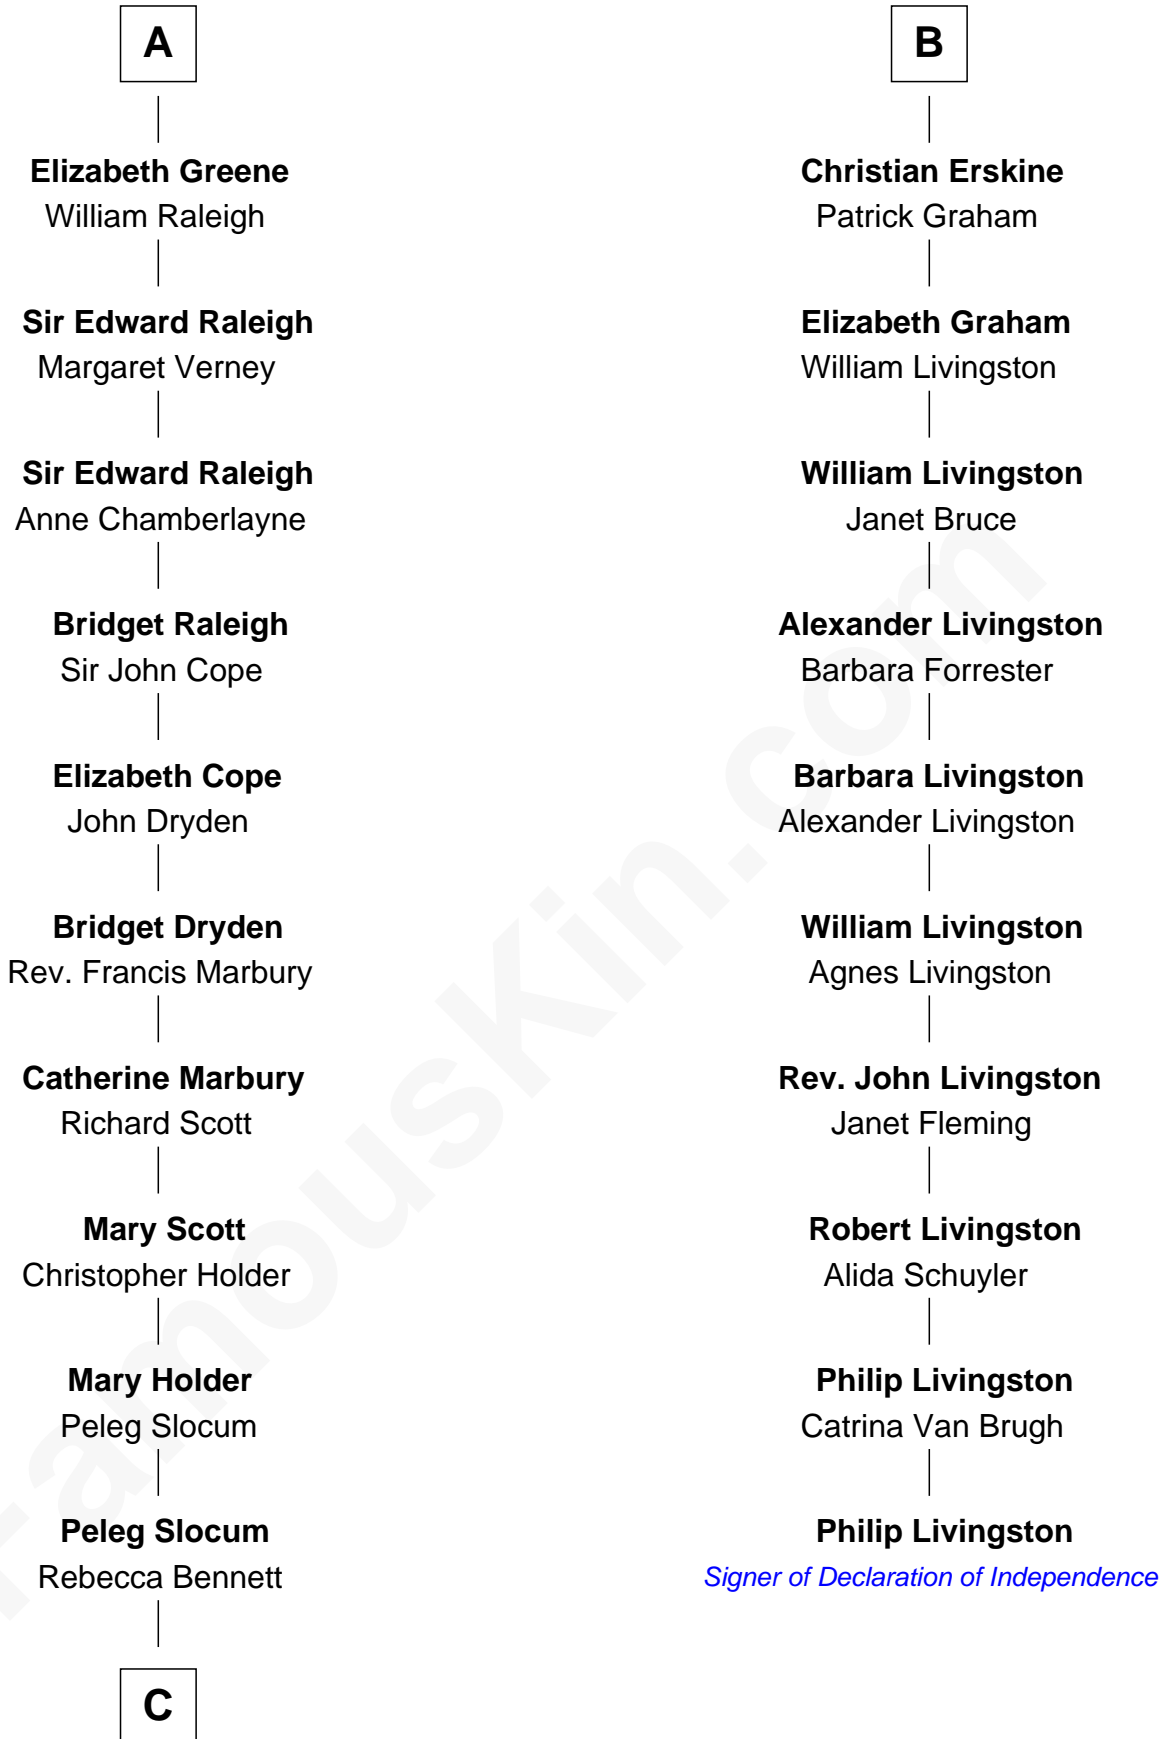

## Relationship Chart of

**J. A. Folger**

*Founder of Folger Coffee Company*

16th cousin 4 times removed of

**Philip Livingston**

*Signer of the Declaration of Independence*

**C**

—  
**Peleg Slocum**  
Elizabeth Brown