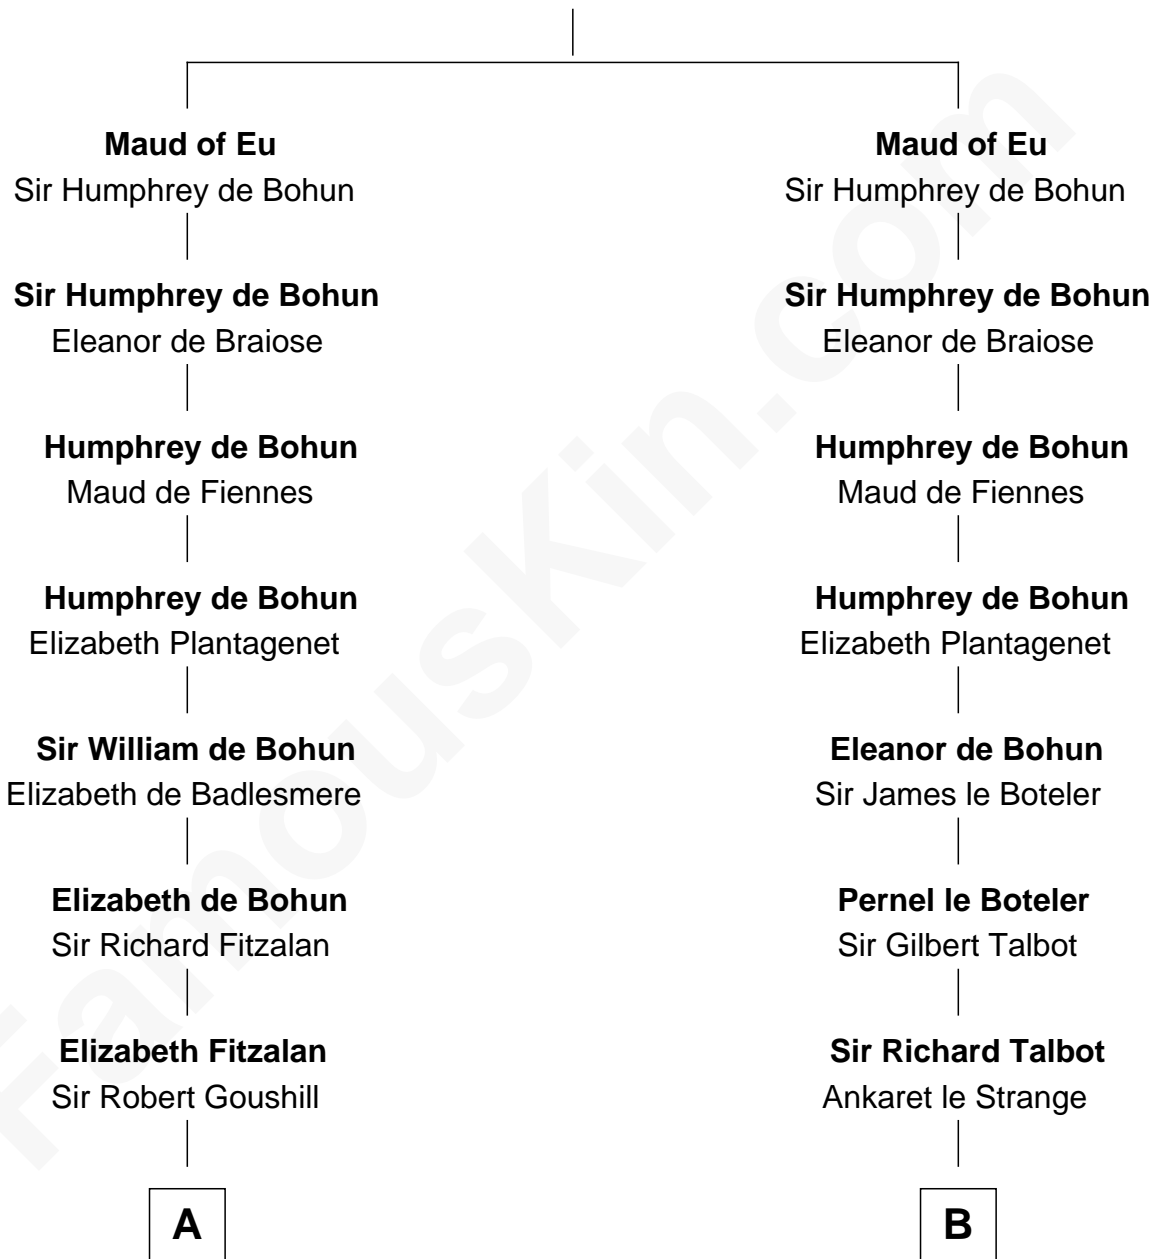

FamousKin.com Relationship Chart of

J. A. Folger

Founder of Folger Coffee Company

19th cousin 2 times removed of

Charles Carroll

Signer of the Declaration of Independence

Raoul de Lusgnan

Alice de Eu

C

Rebecca Bennett

Peleg Slocum

Peleg Slocum

Elizabeth Brown

Rebecca Slocum

George Folger

Samuel Brown Folger