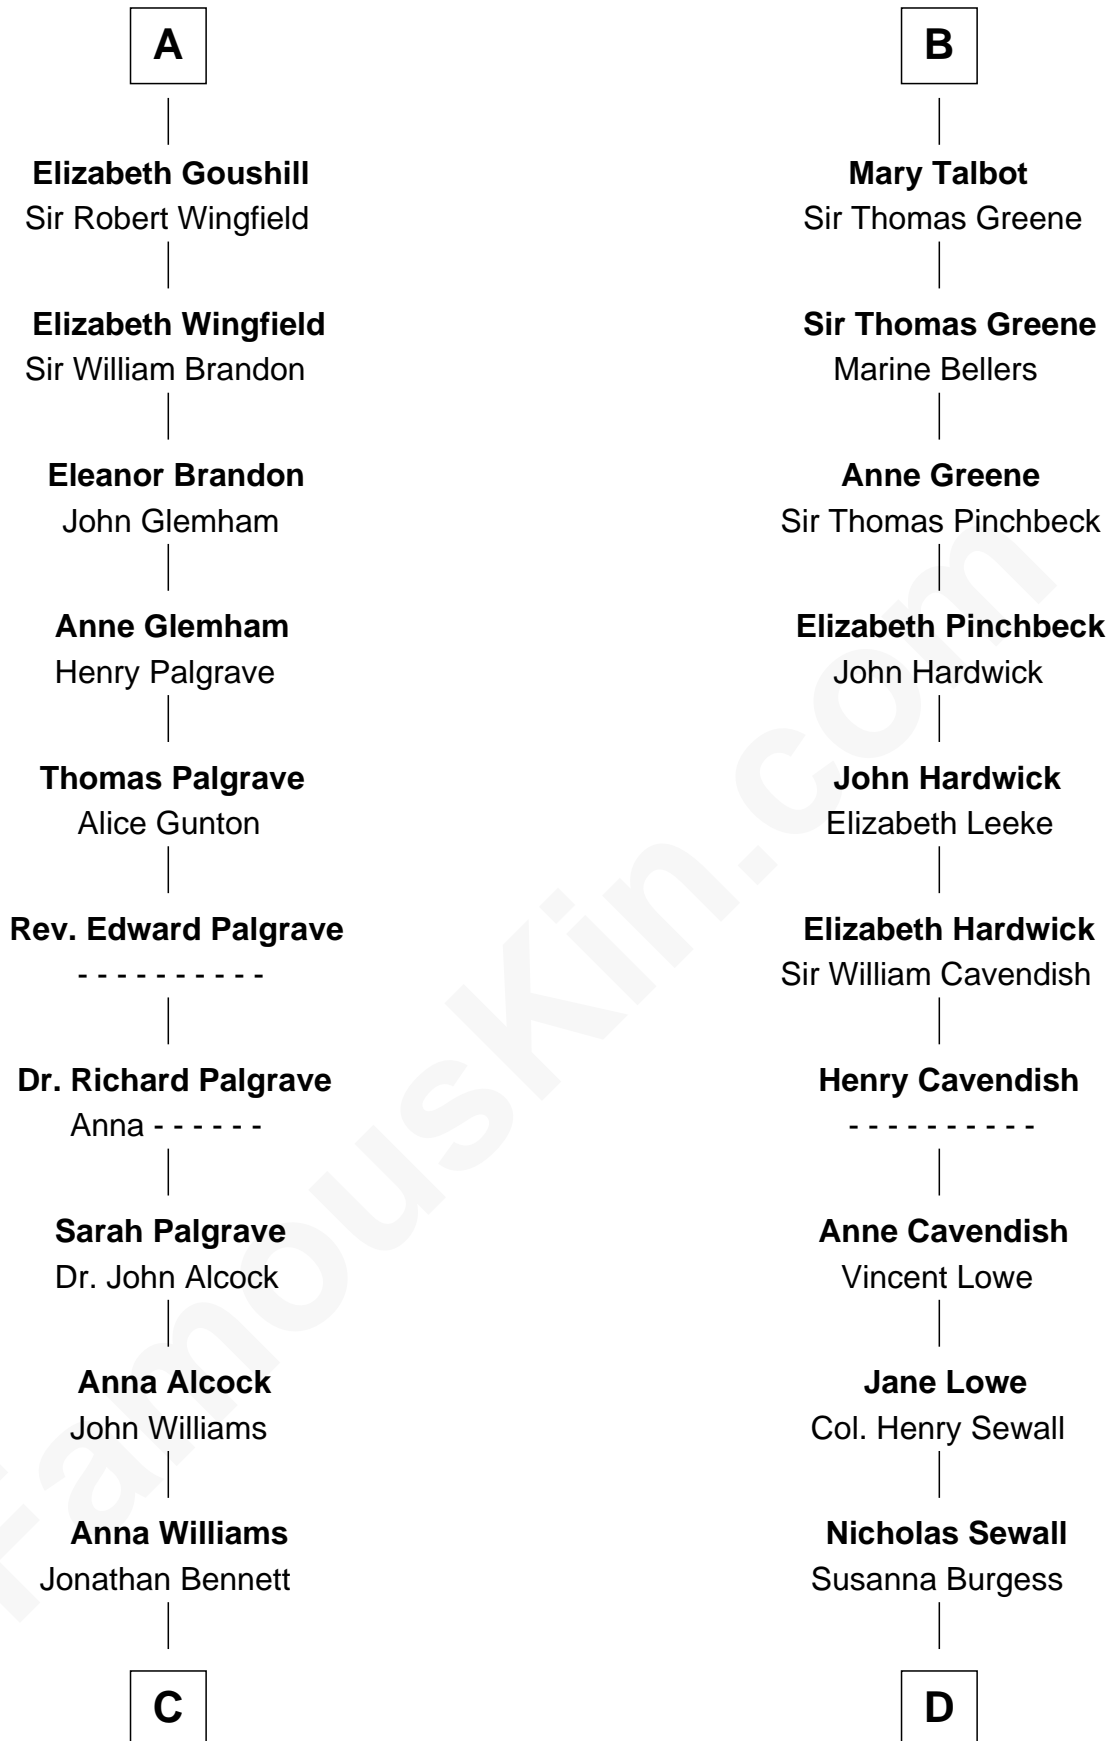

FamousKin.com Relationship Chart of

J. A. Folger

Founder of Folger Coffee Company

19th cousin 2 times removed of

Charles Carroll

Signer of the Declaration of Independence

Raoul de Lusgnan

Alice de Eu

C

Rebecca Bennett

Peleg Slocum

Peleg Slocum

Elizabeth Brown

Rebecca Slocum

George Folger

Samuel Brown Folger