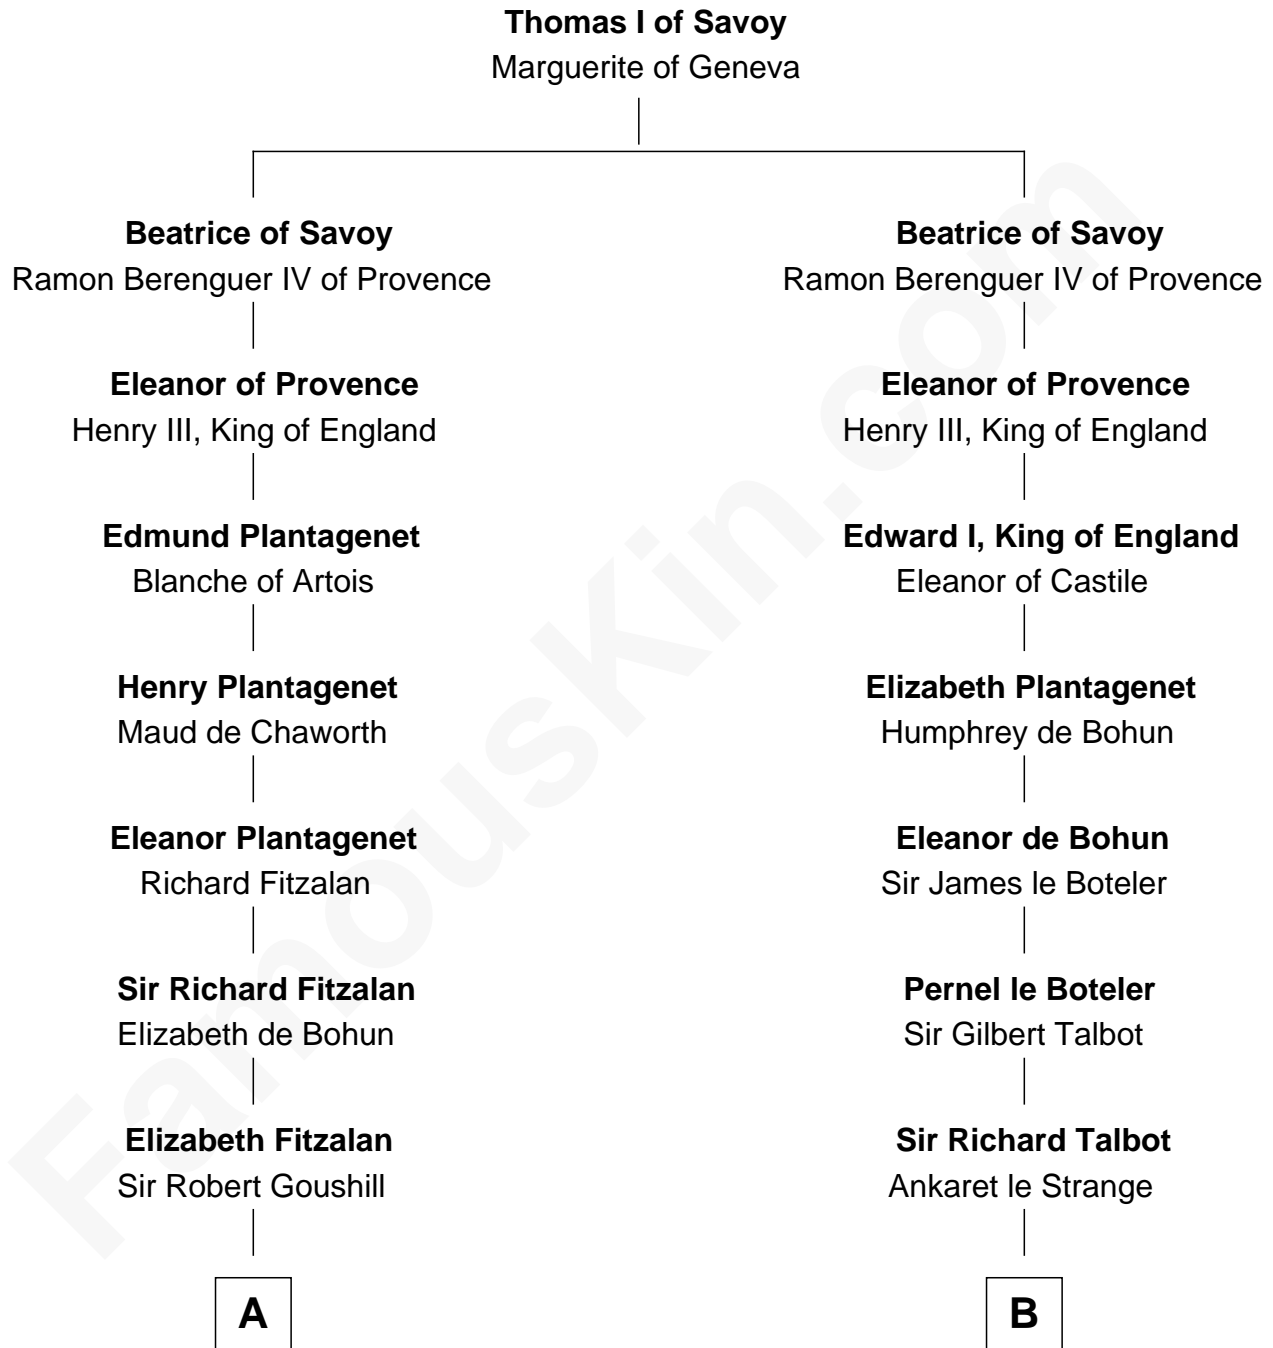

FamousKin.com Relationship Chart of

J. A. Folger

Founder of Folger Coffee Company

19th cousin 2 times removed of

Charles Carroll

Signer of the Declaration of Independence

C

Rebecca Bennett

Peleg Slocum

Peleg Slocum

Elizabeth Brown

Rebecca Slocum

George Folger

Samuel Brown Folger

Nancy F. Hiller

J. A. Folger

Founder of Folger Coffee Co.

D

Jane Sewall

Clement Brooke

Elizabeth Brooke

Charles Carroll

Charles Carroll

Signer of Declaration of Independence